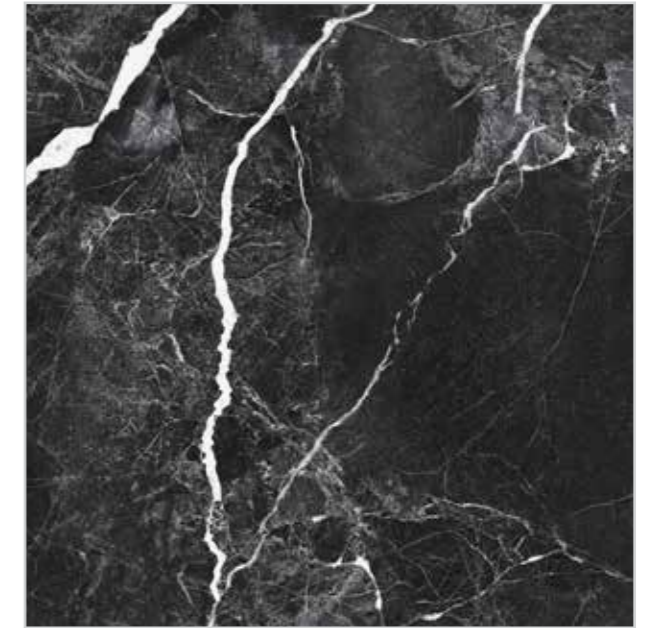

ANIMA-BLACK-MATT
30x30x8.5 cm 12"x12"x0.31"

CODE:2A34ANM3BK2DRM