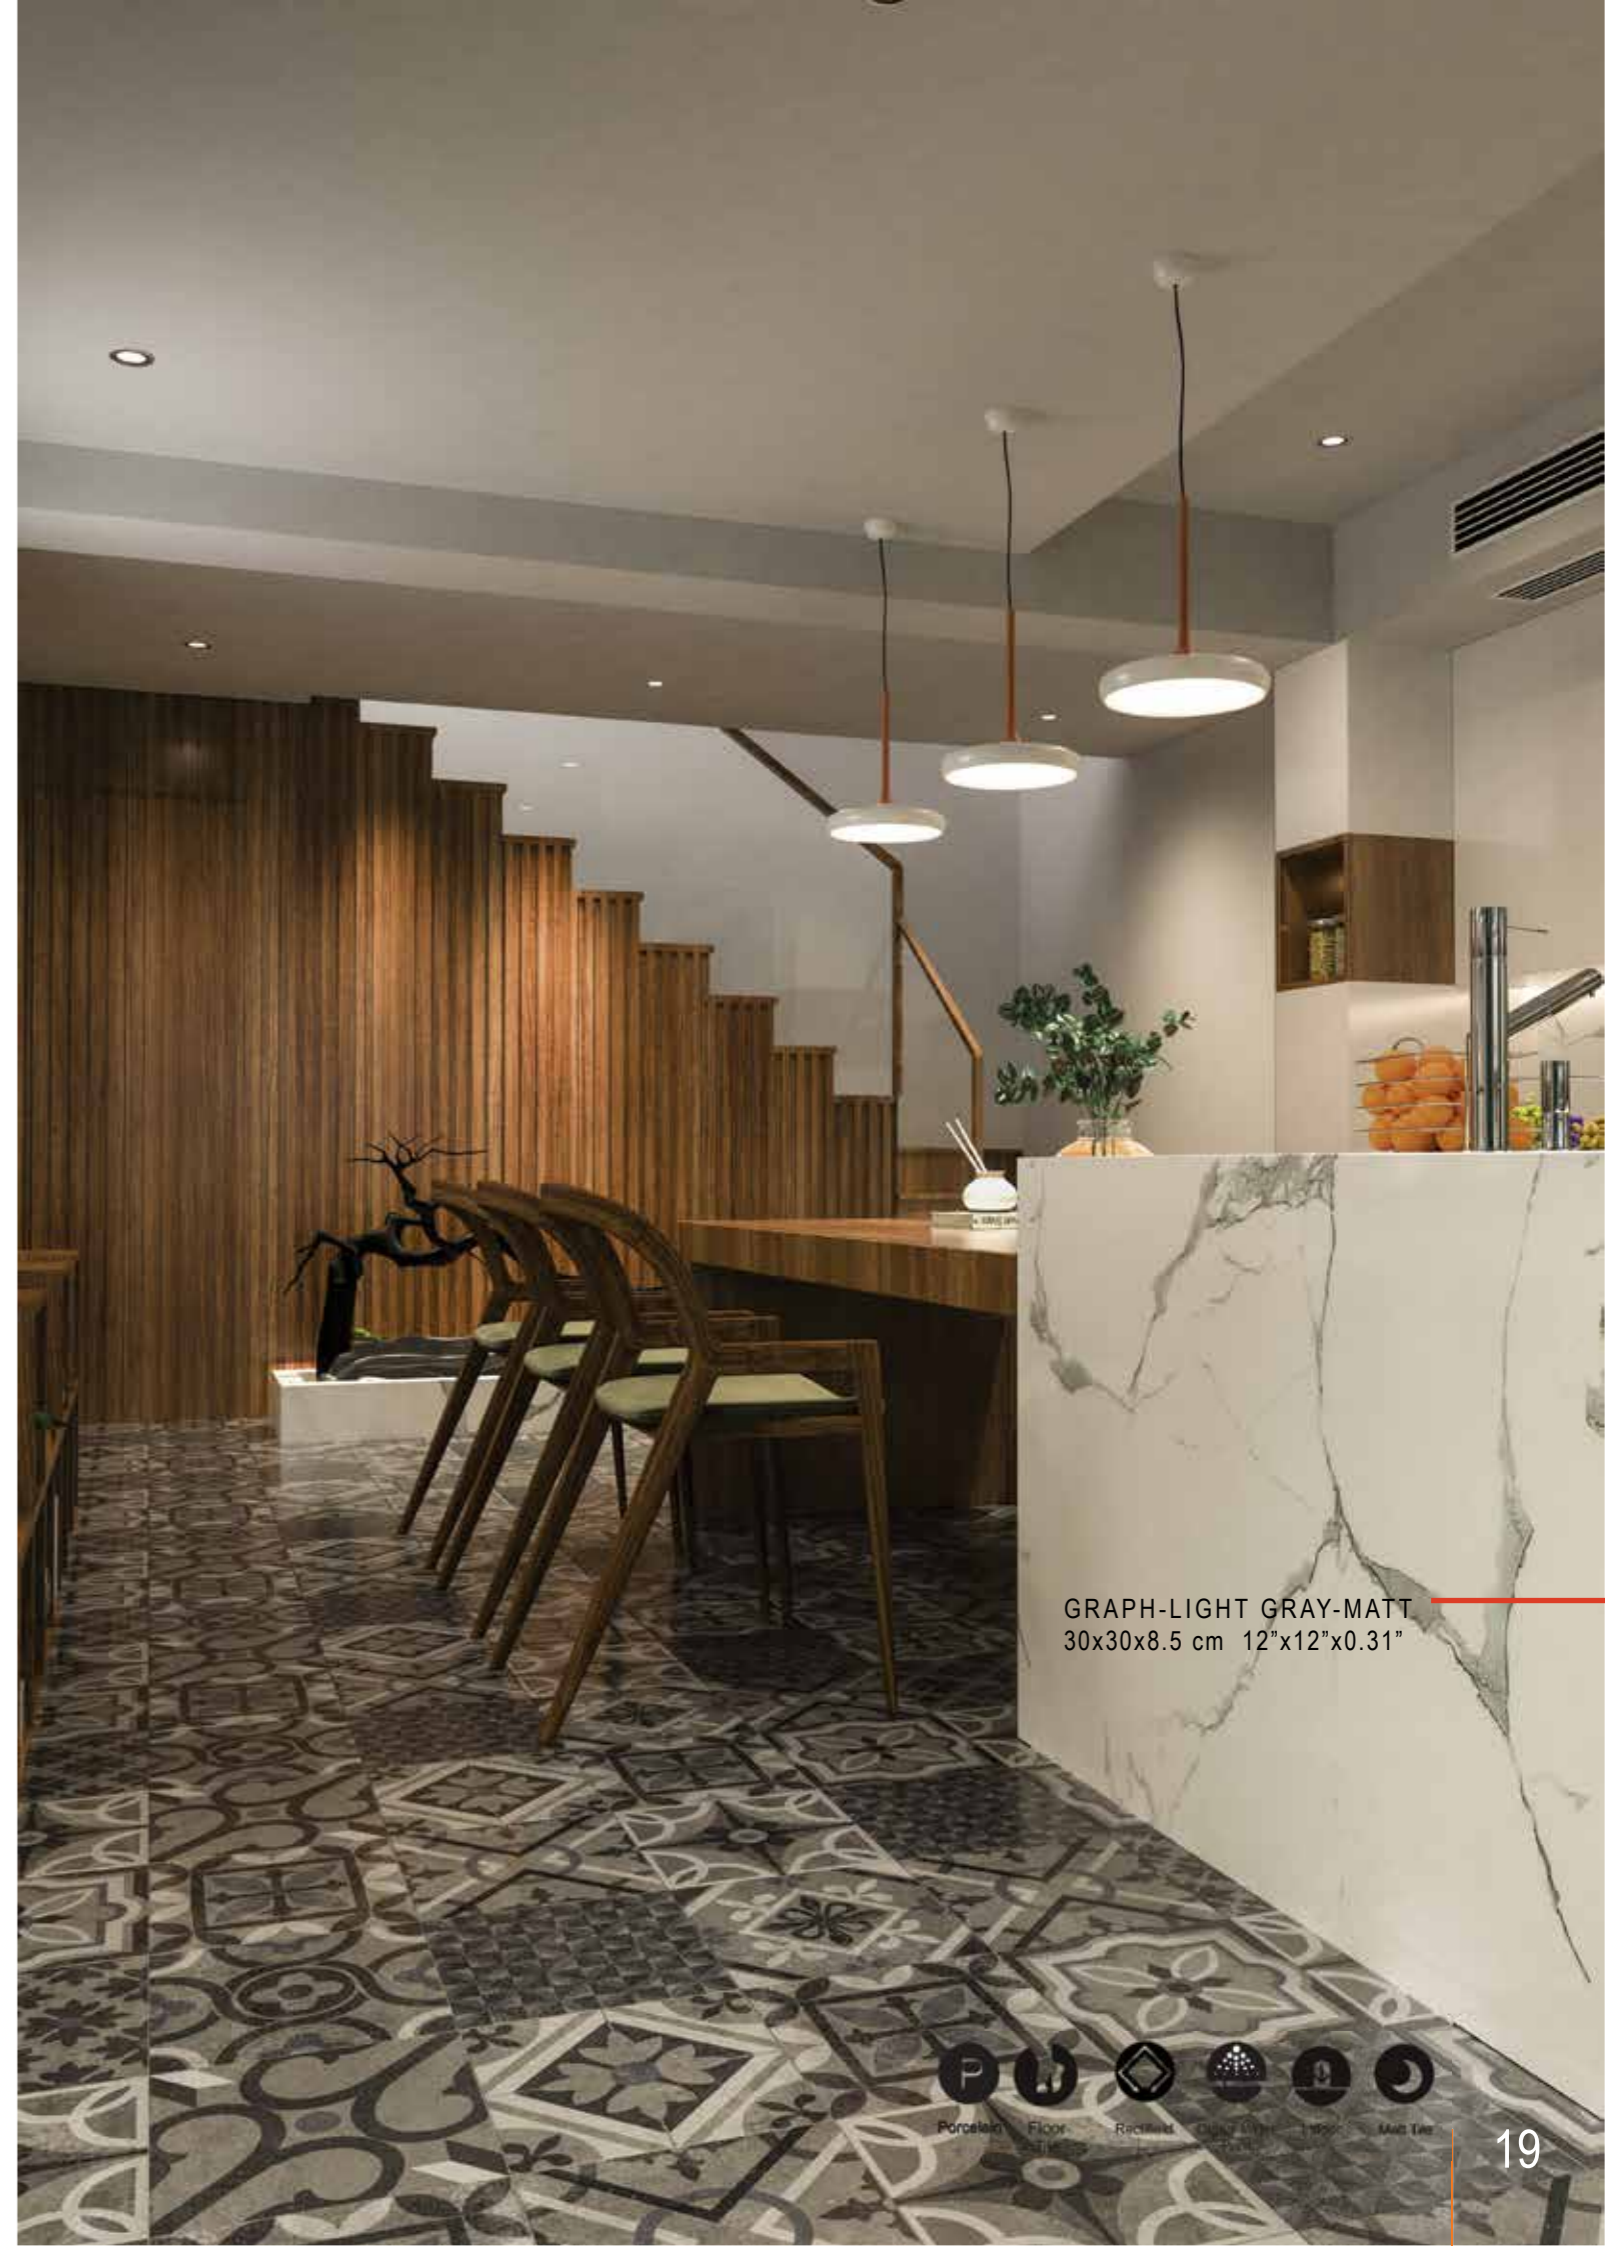

30x30 CM

COLLECTION

GRAPH

COLLECTION

30 x 30 CM

COLOR: LIGHT GRAY
MATT
10 FACE
1 COLOR

GRAPH-LIGHT GRAY-MATT
30x30x8.5 cm 12"x12"x0.31"

CODE: 2A34GRP1GY2DRM