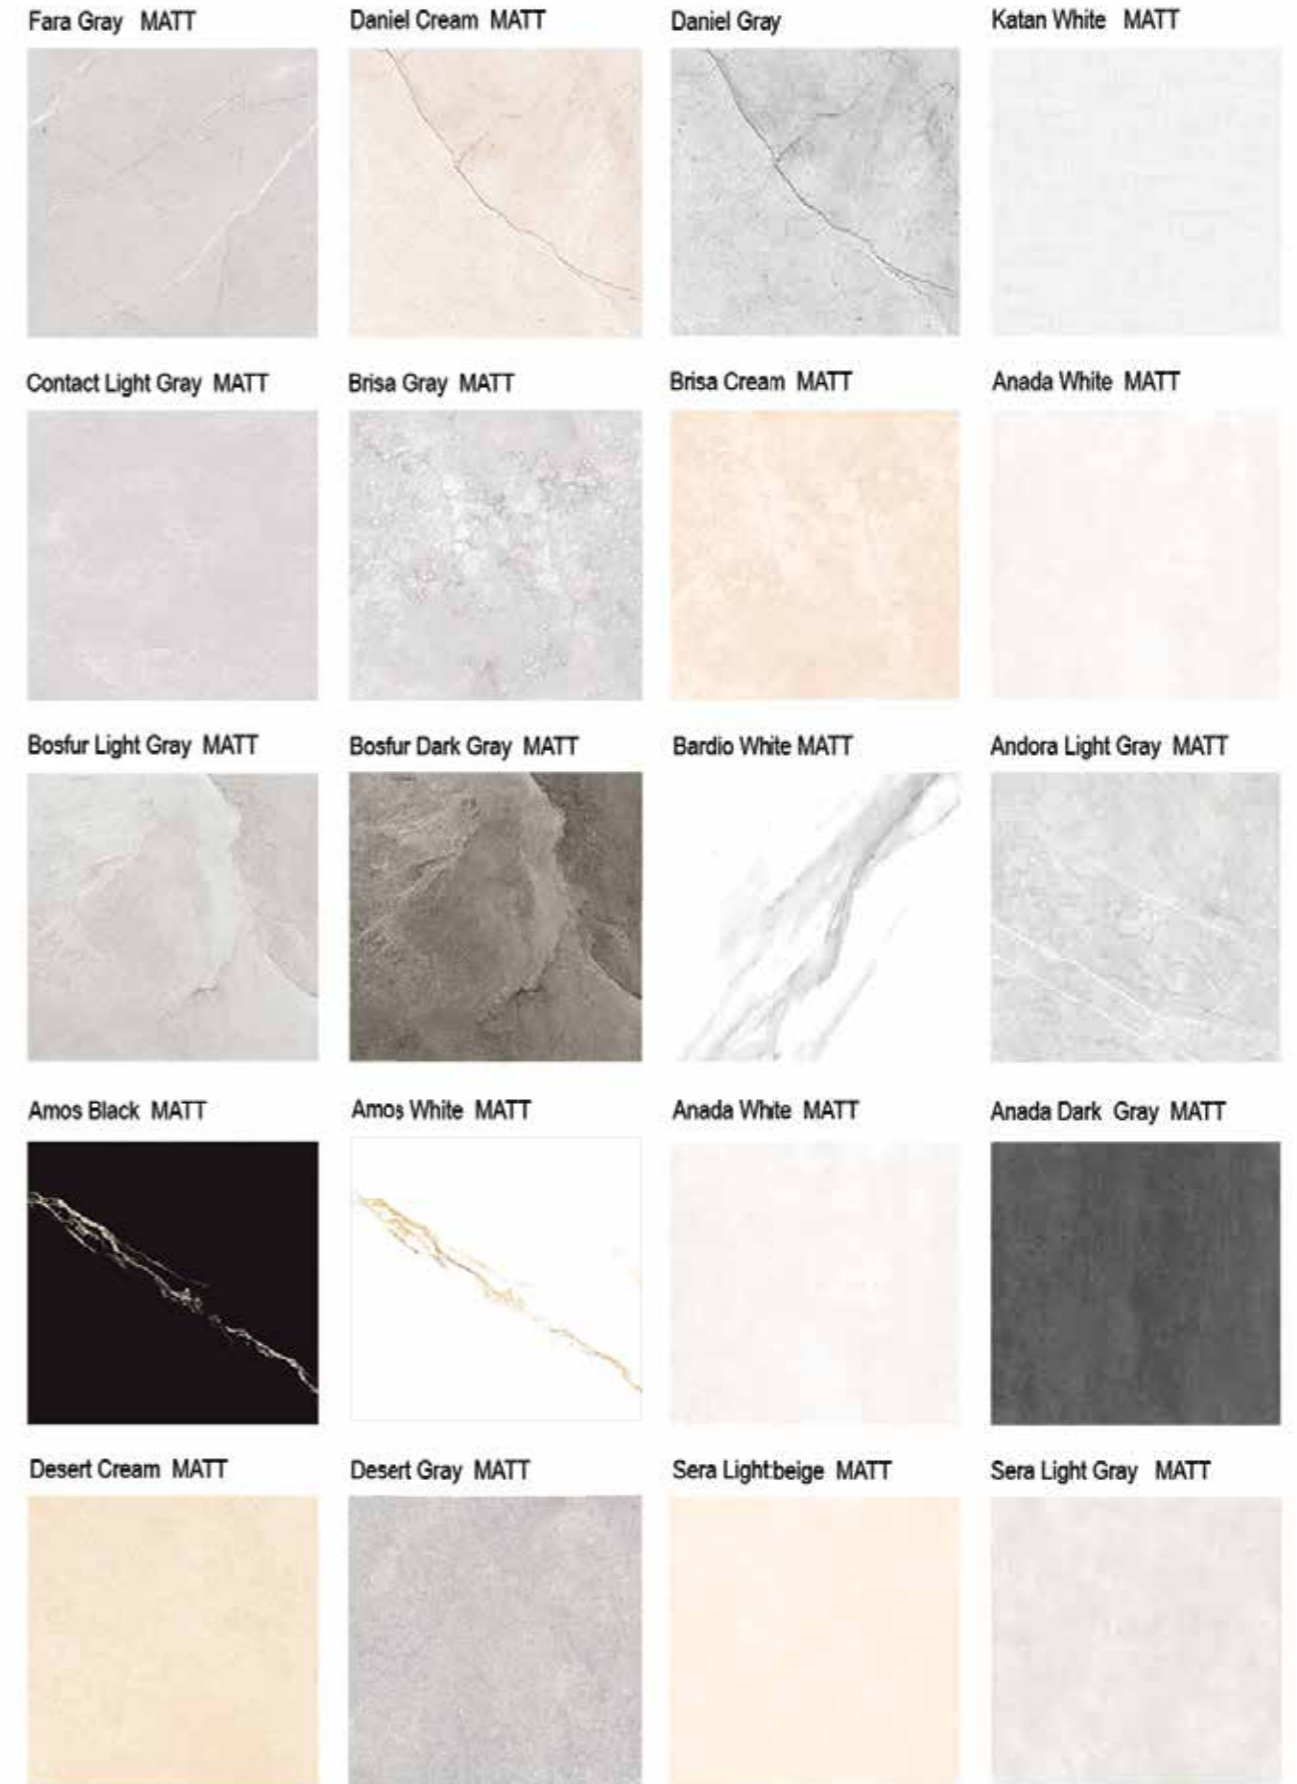

NEW COLLECTION | 30 x 30 CM