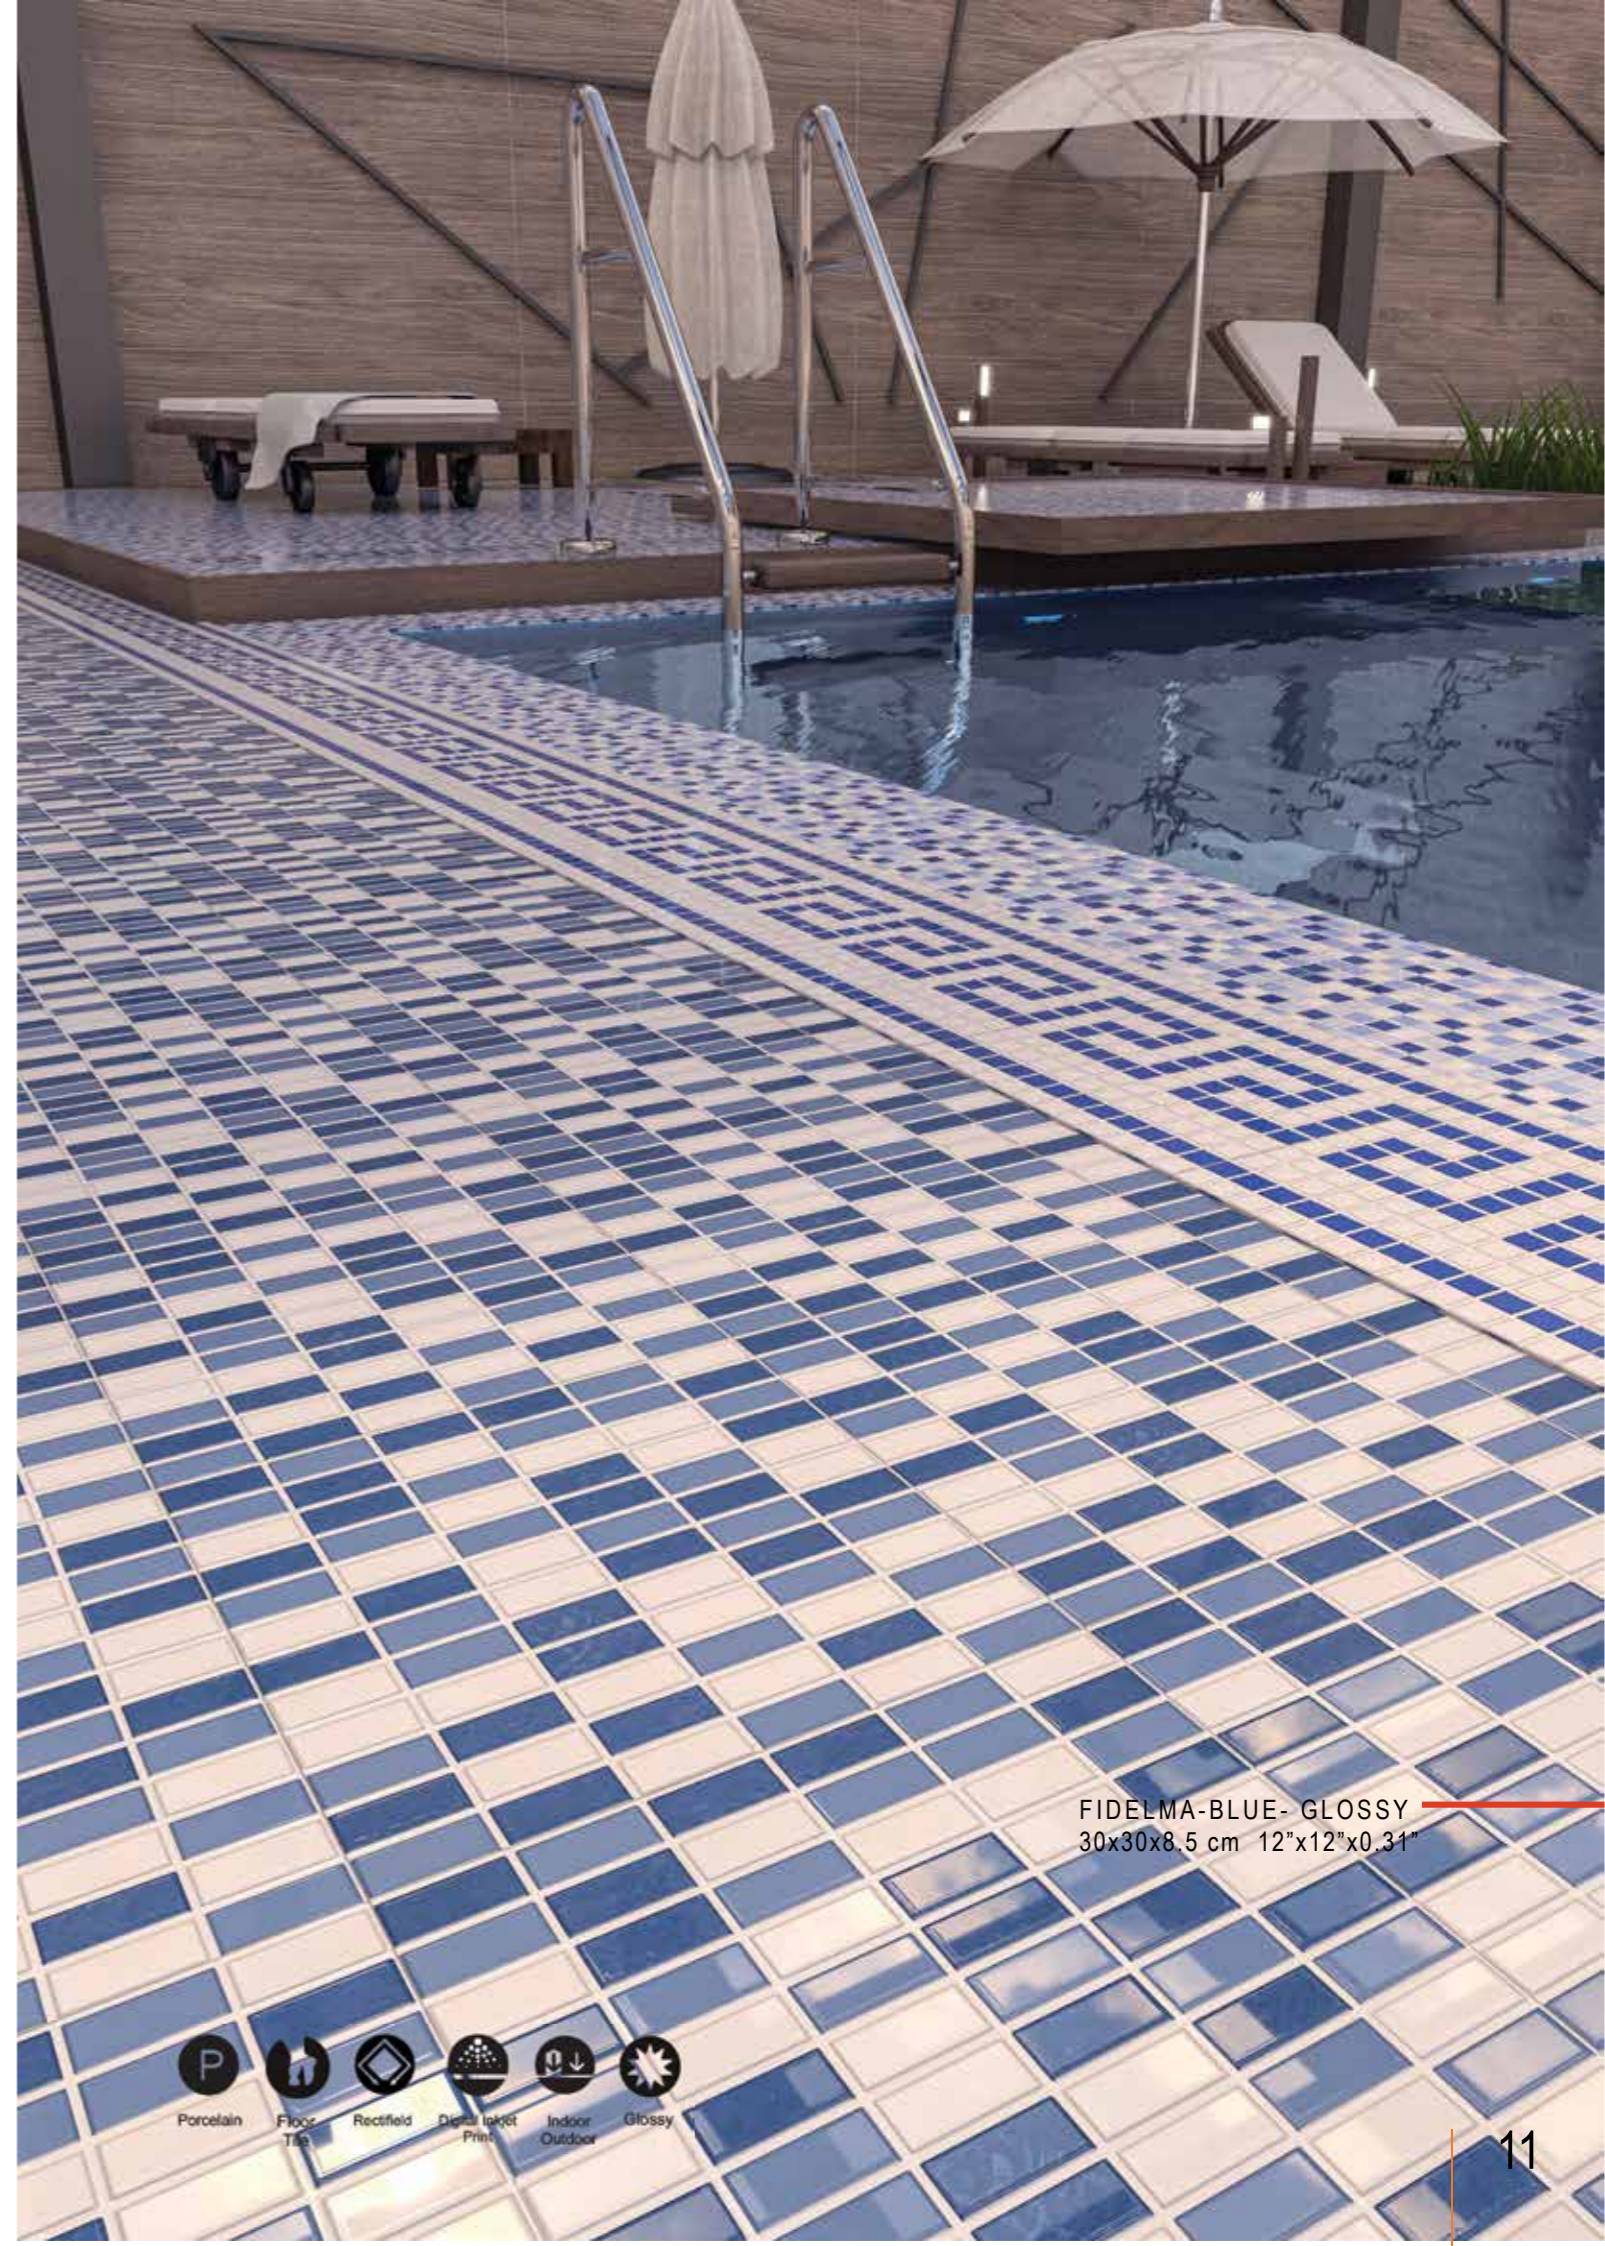

FIDELMA

COLLECTION

30 x 30 CM

COLOR: BLUE
GLOSSY
2 FACE
2 COLOR

FIDELMA-DARK BLUE- GLOSSY
30x30x8.5 cm 12"x12"x0.31"

CODE: 2A34FDA3BL2DRG

FIDELMA-LIGHT BLUE- GLOSSY
30x30x8.5 cm 12"x12"x0.31"

CODE: 2A34FDA1BL2DRG