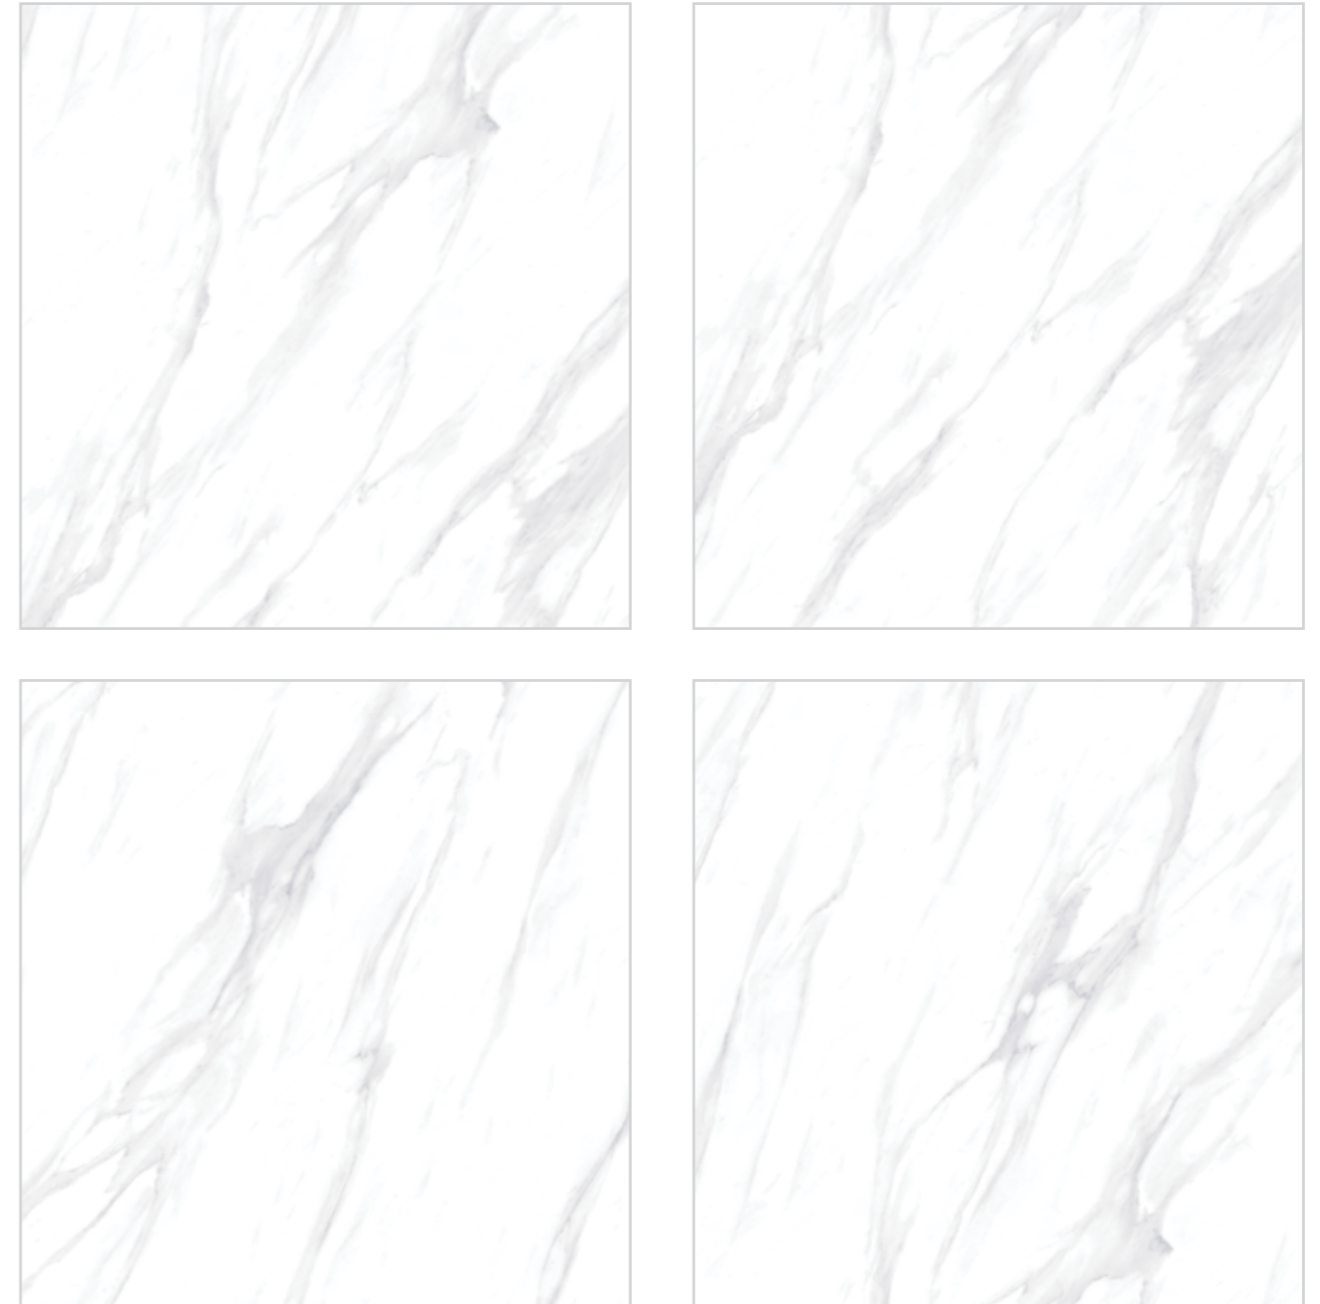

OLGAN

COLLECTION

60x60 CM

COLOR: WHITE
GLOSSY
4 FACE
1 COLOR

OLGAN-WHITE-GLOSSY
60x60x0.9 cm 24"x24"x0.35"