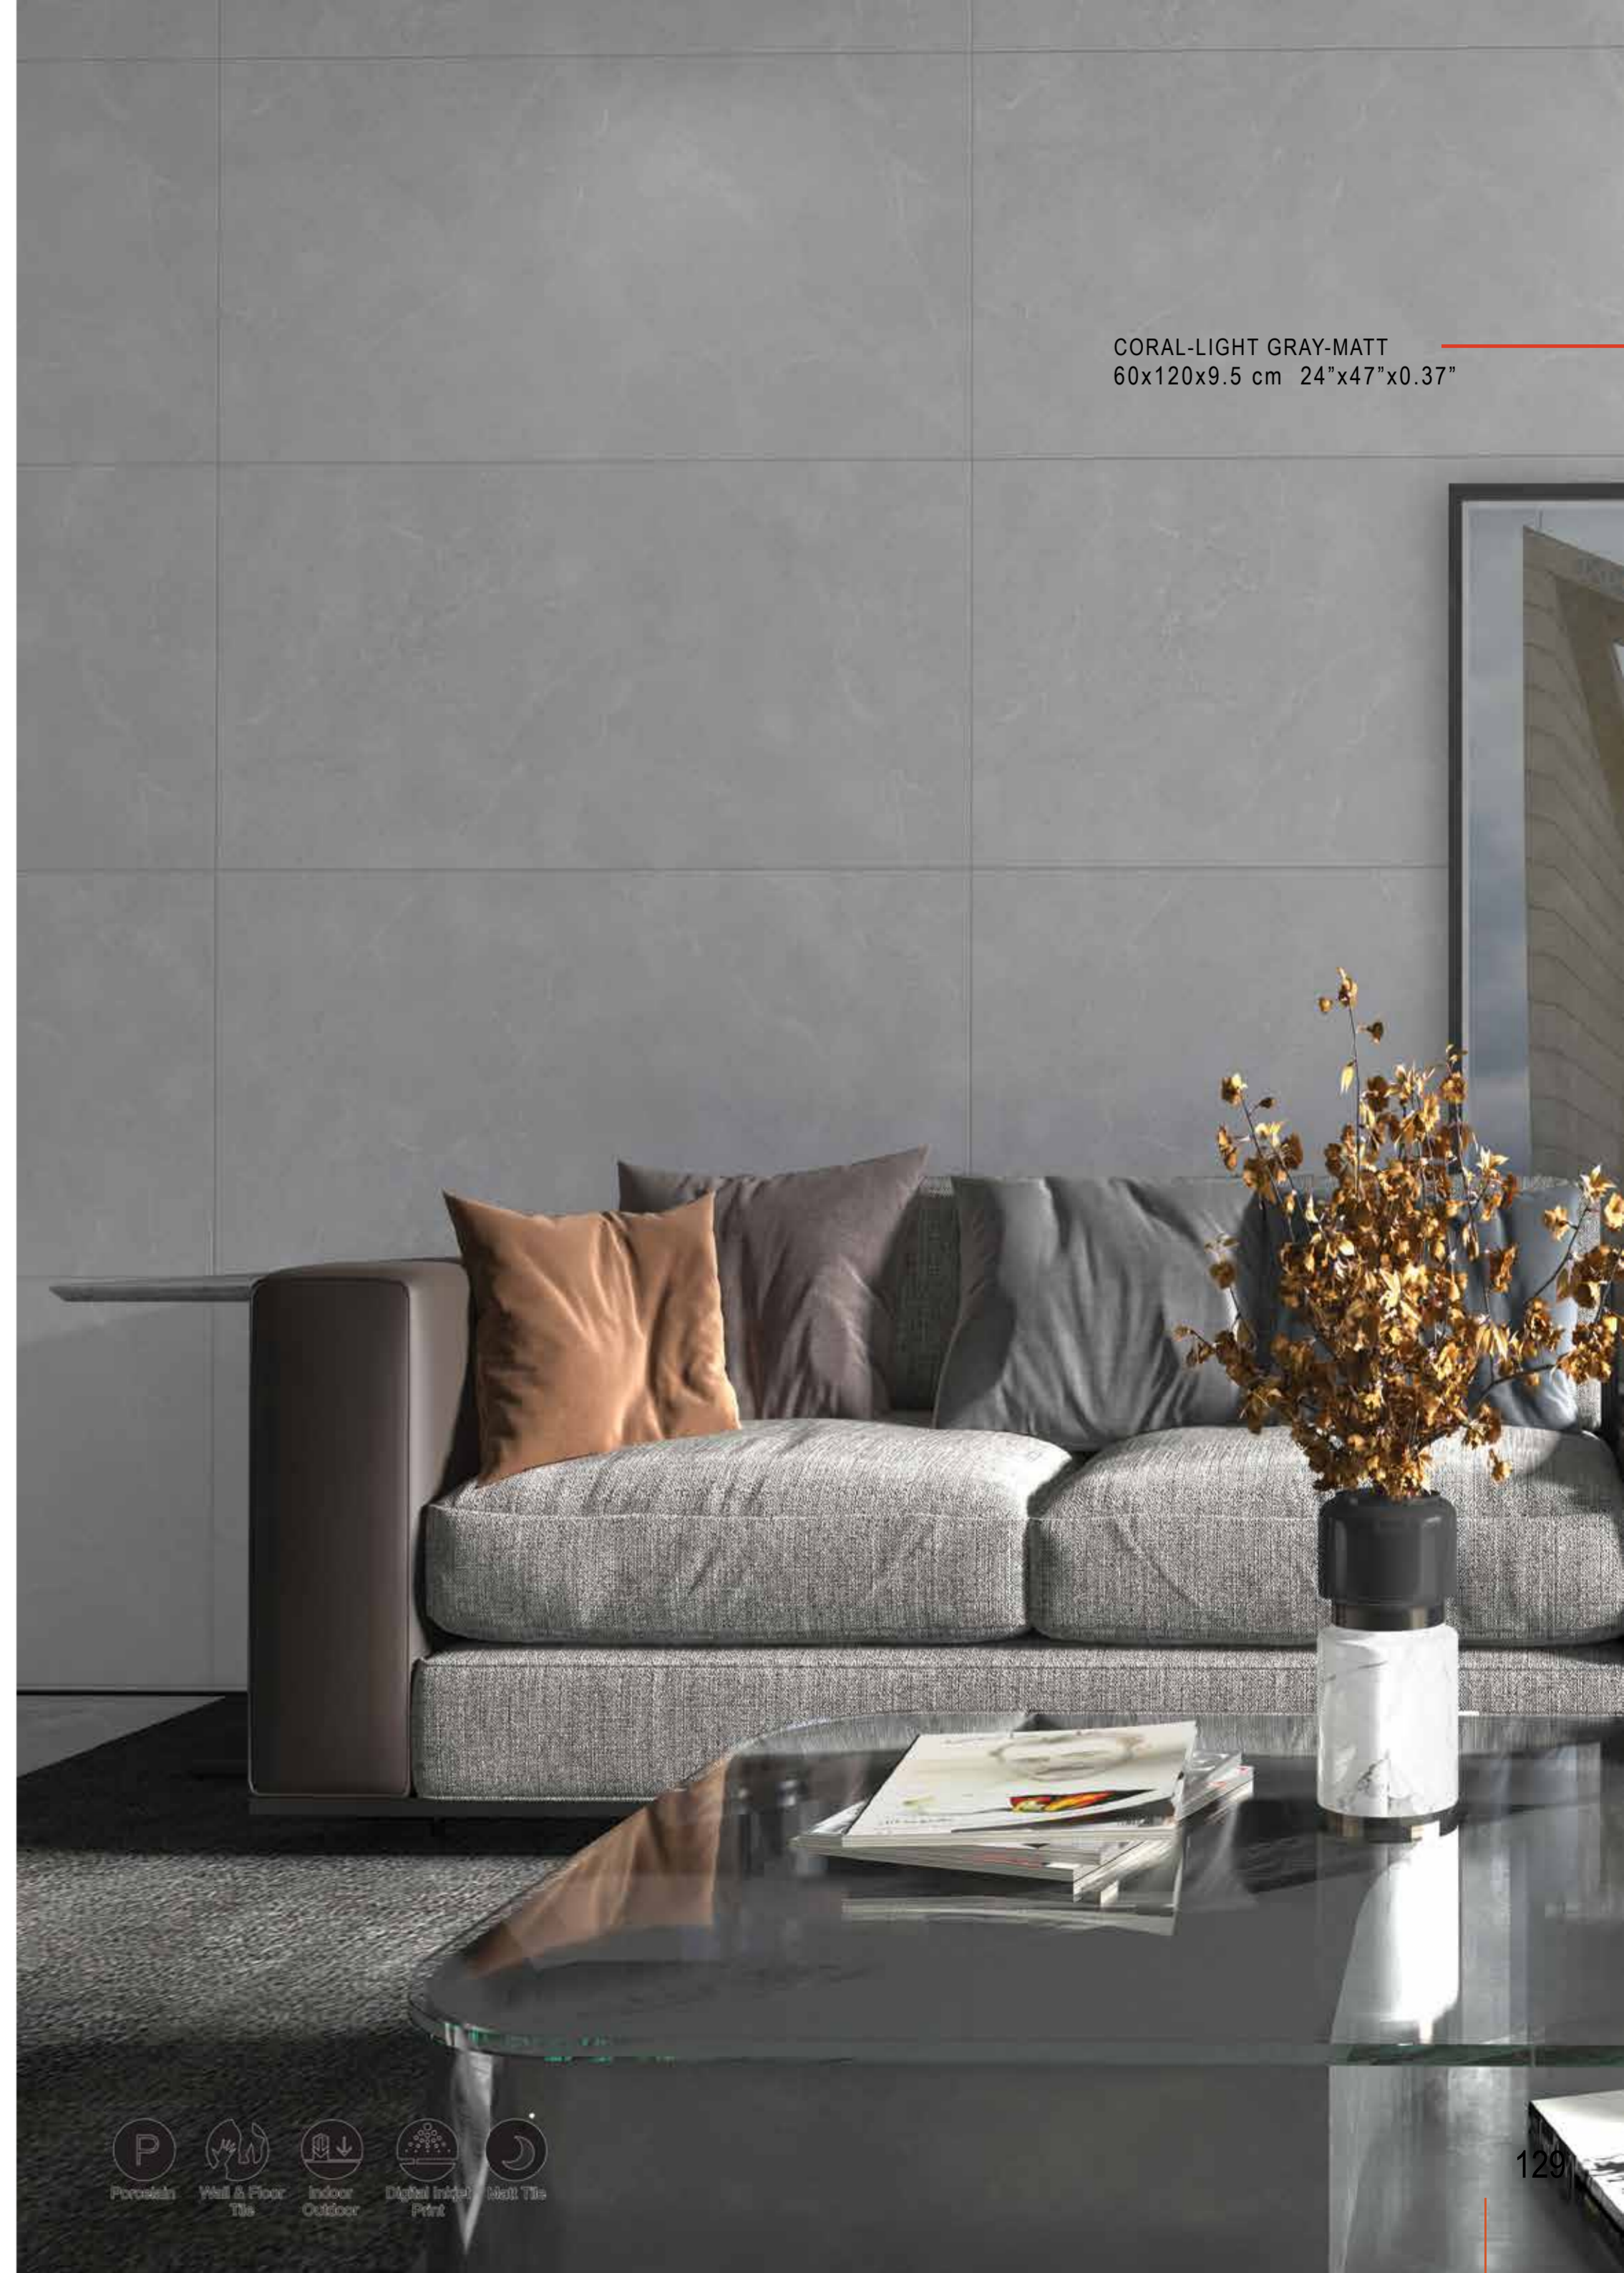

CODE: 2A62COL1GY3DRM

CORAL-LIGHT GRAY- MATT
60x120x9.5 cm 24"x47"x0.37"

FACE 1

FACE 2

CODE: 2A62COB1GY3DRM

CORAL-LIGHT GRAY-MATT
60x120x9.5 cm 24"x47"x0.37"

SPRIT COLLECTION

60 x 120 CM