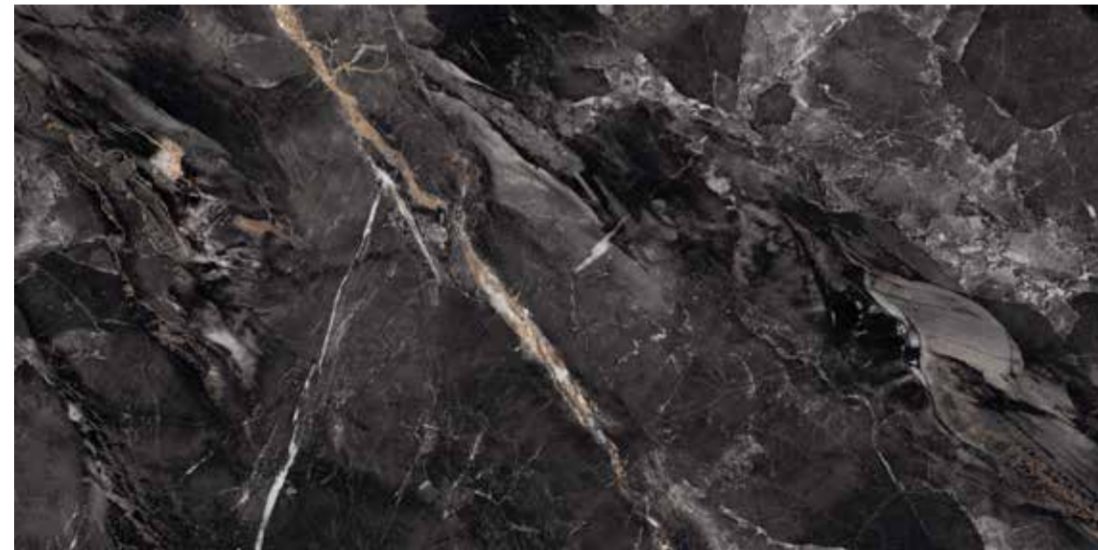

COLLECTION

60 x 120 CM

COLOR: BLACK
POLISHED
4 FACE
2 COLOR

PATRIS-BLACK-POLISHED
60x120x9.5 cm 24"x47"x0.37"

FACE 1

FACE 2

FACE 3

FACE 4