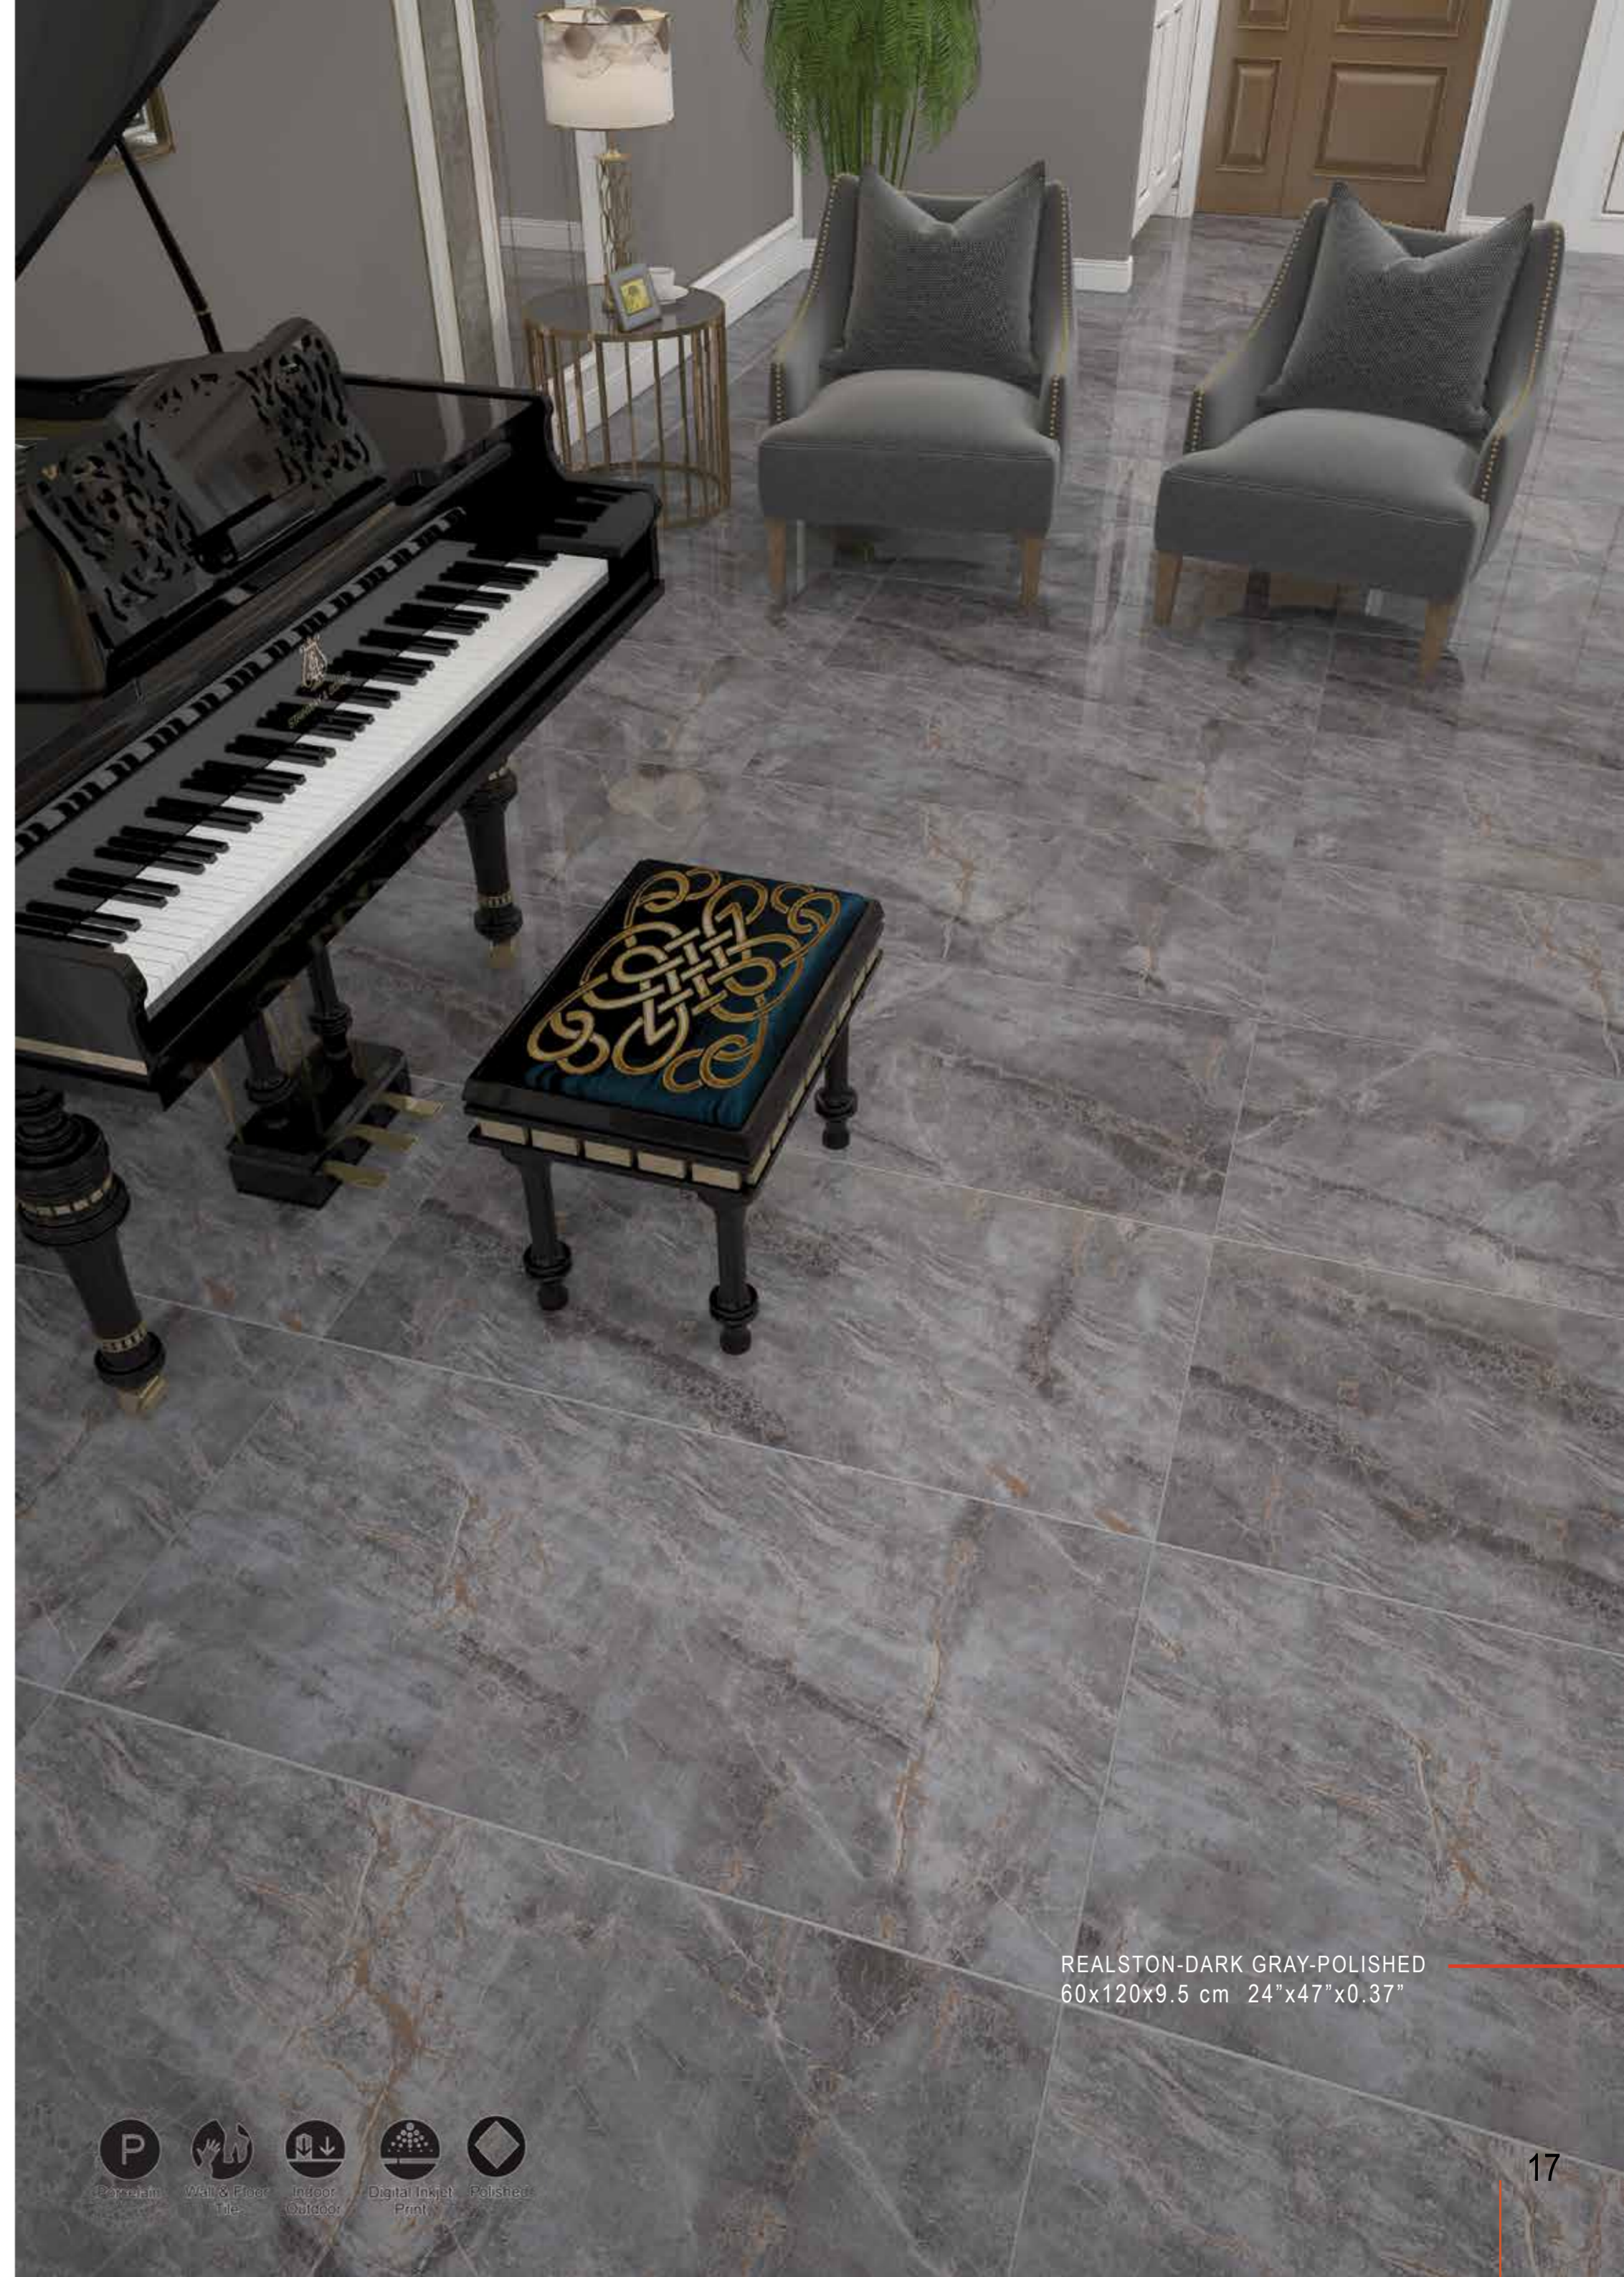

REALSTON-DARK GRAY-POLISHED
60x120x9.5 cm 24"x47"x0.37"