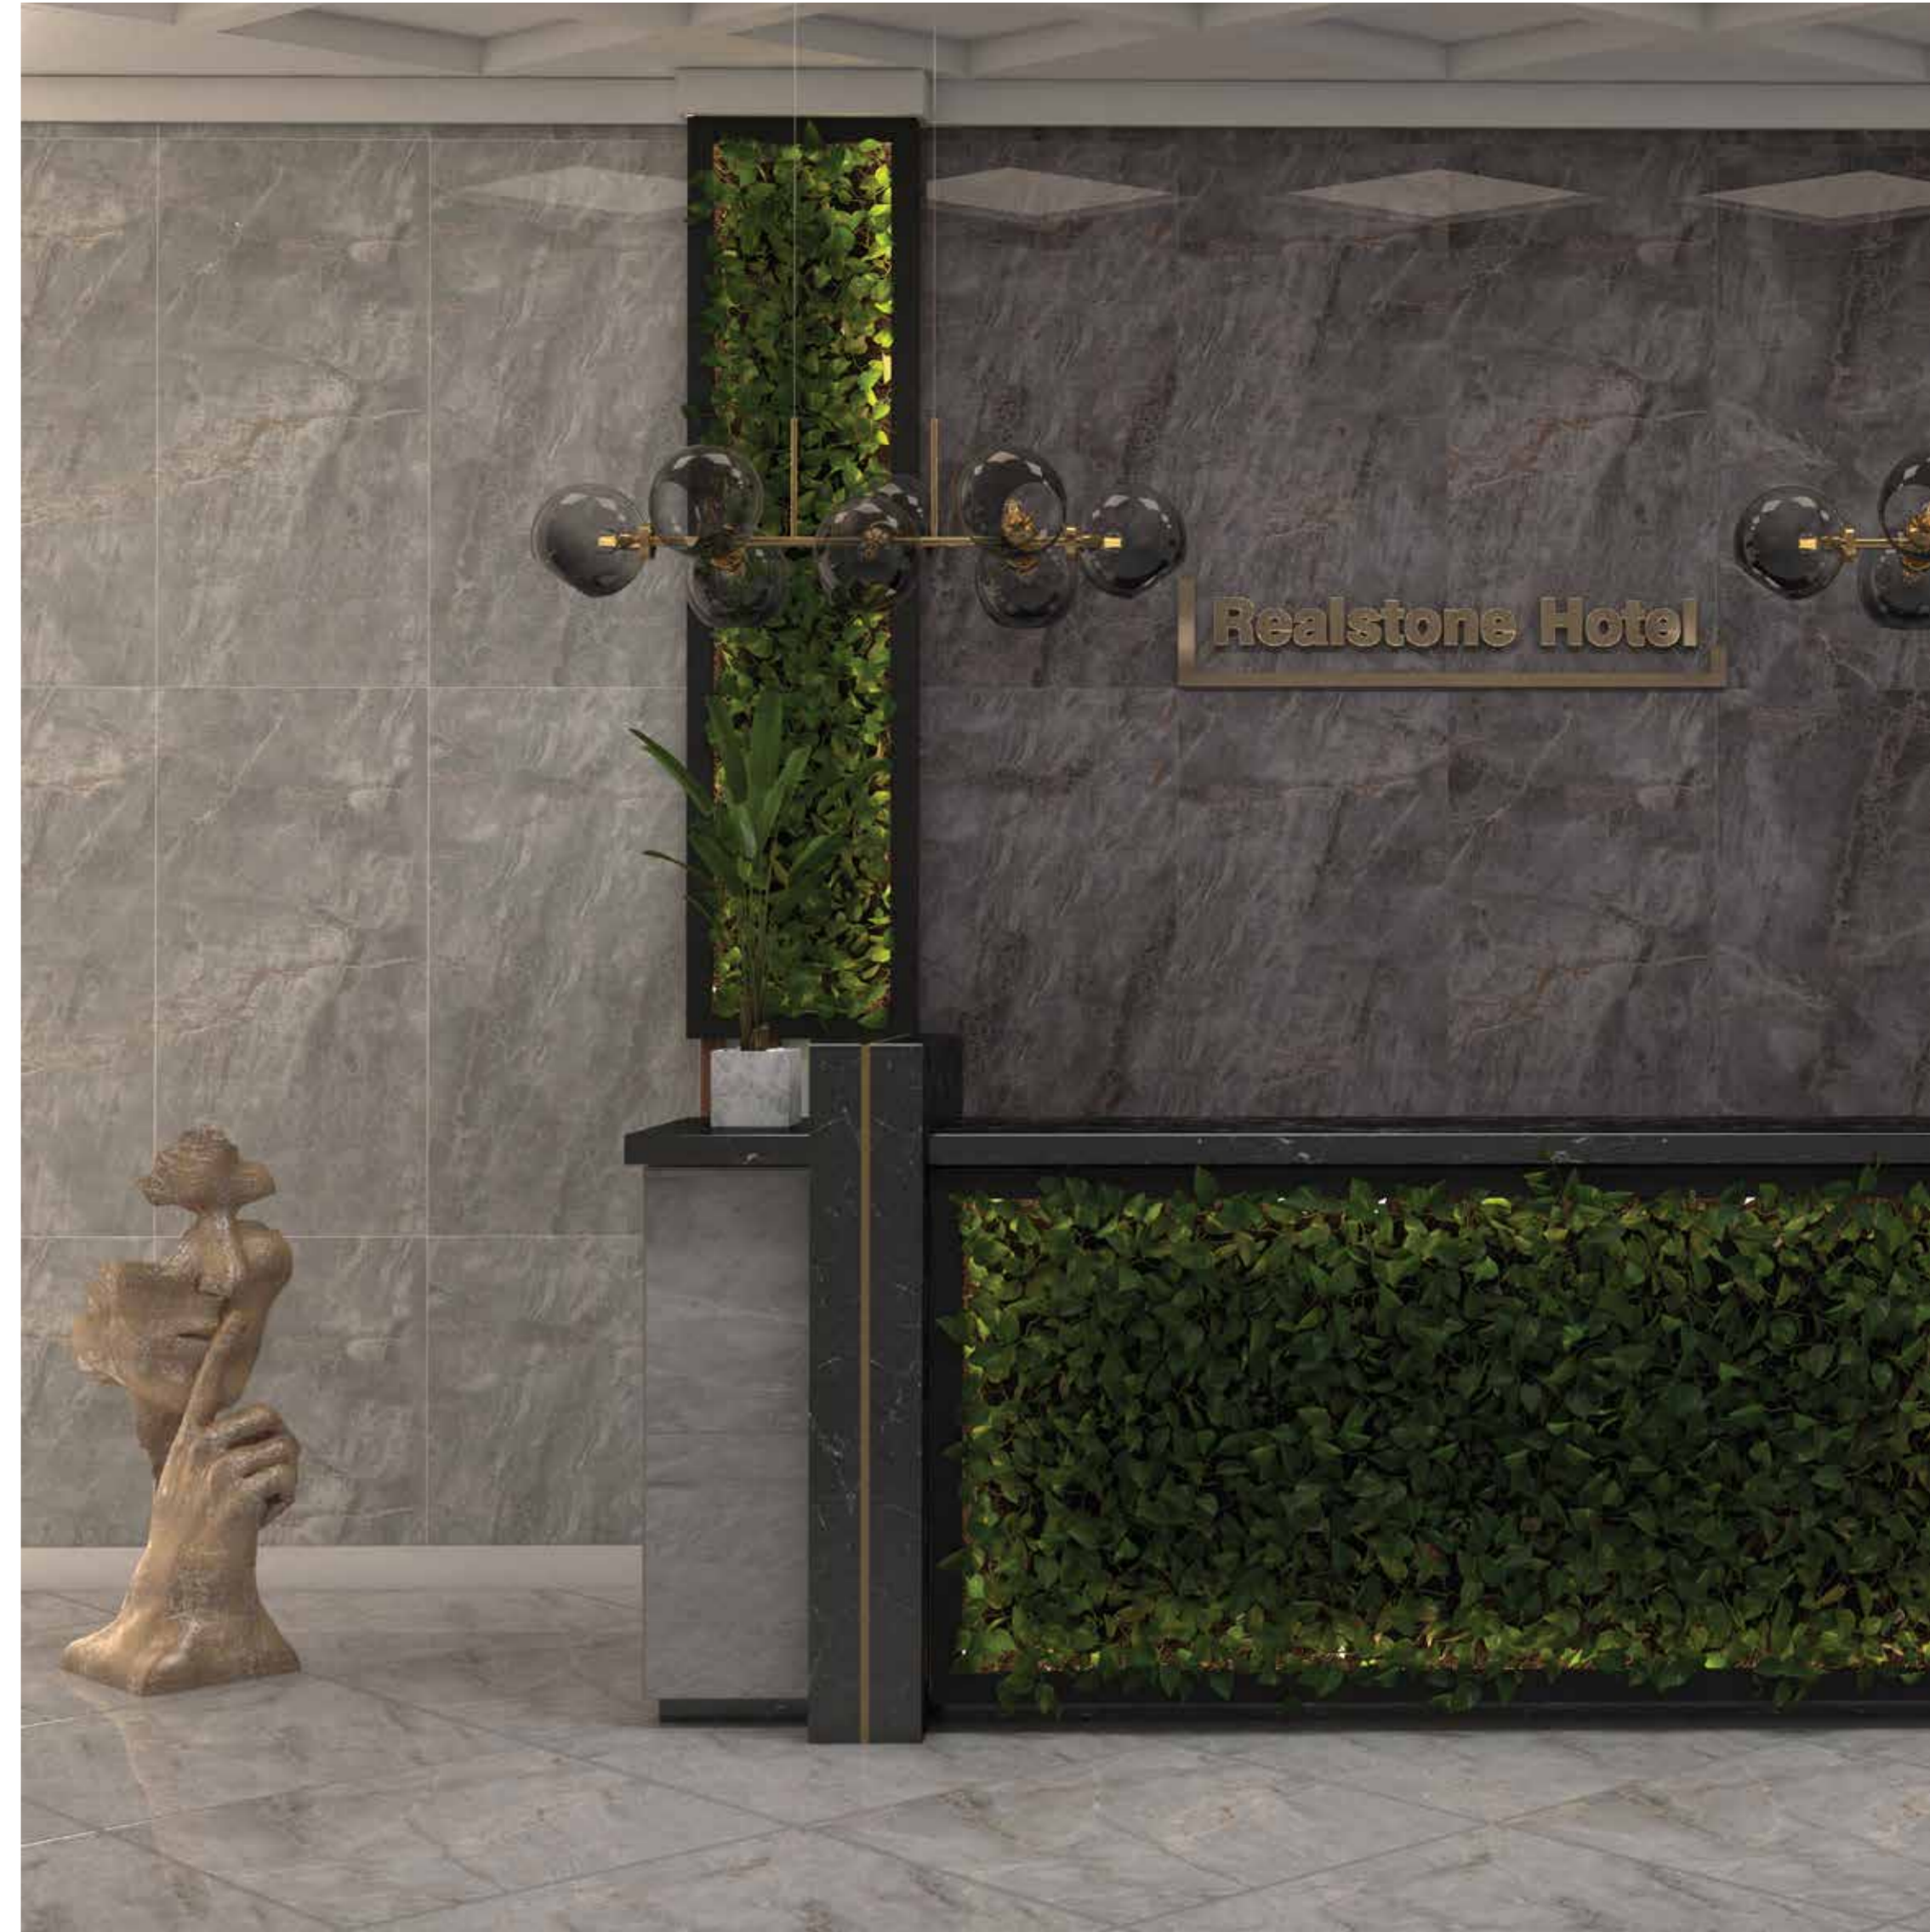

REALSTON-LIGHT GRAY-POLISHED
60x120x9.5 cm 24"x47"x0.37"

FACE 1

FACE 2

FACE 3

FACE 4

CODE: 3A62RSO1GY3DPN

REALSTON-LIGHT GRAY-POLISHED
60x120x9.5 cm 24"x47"x0.37"

KALKASTEN