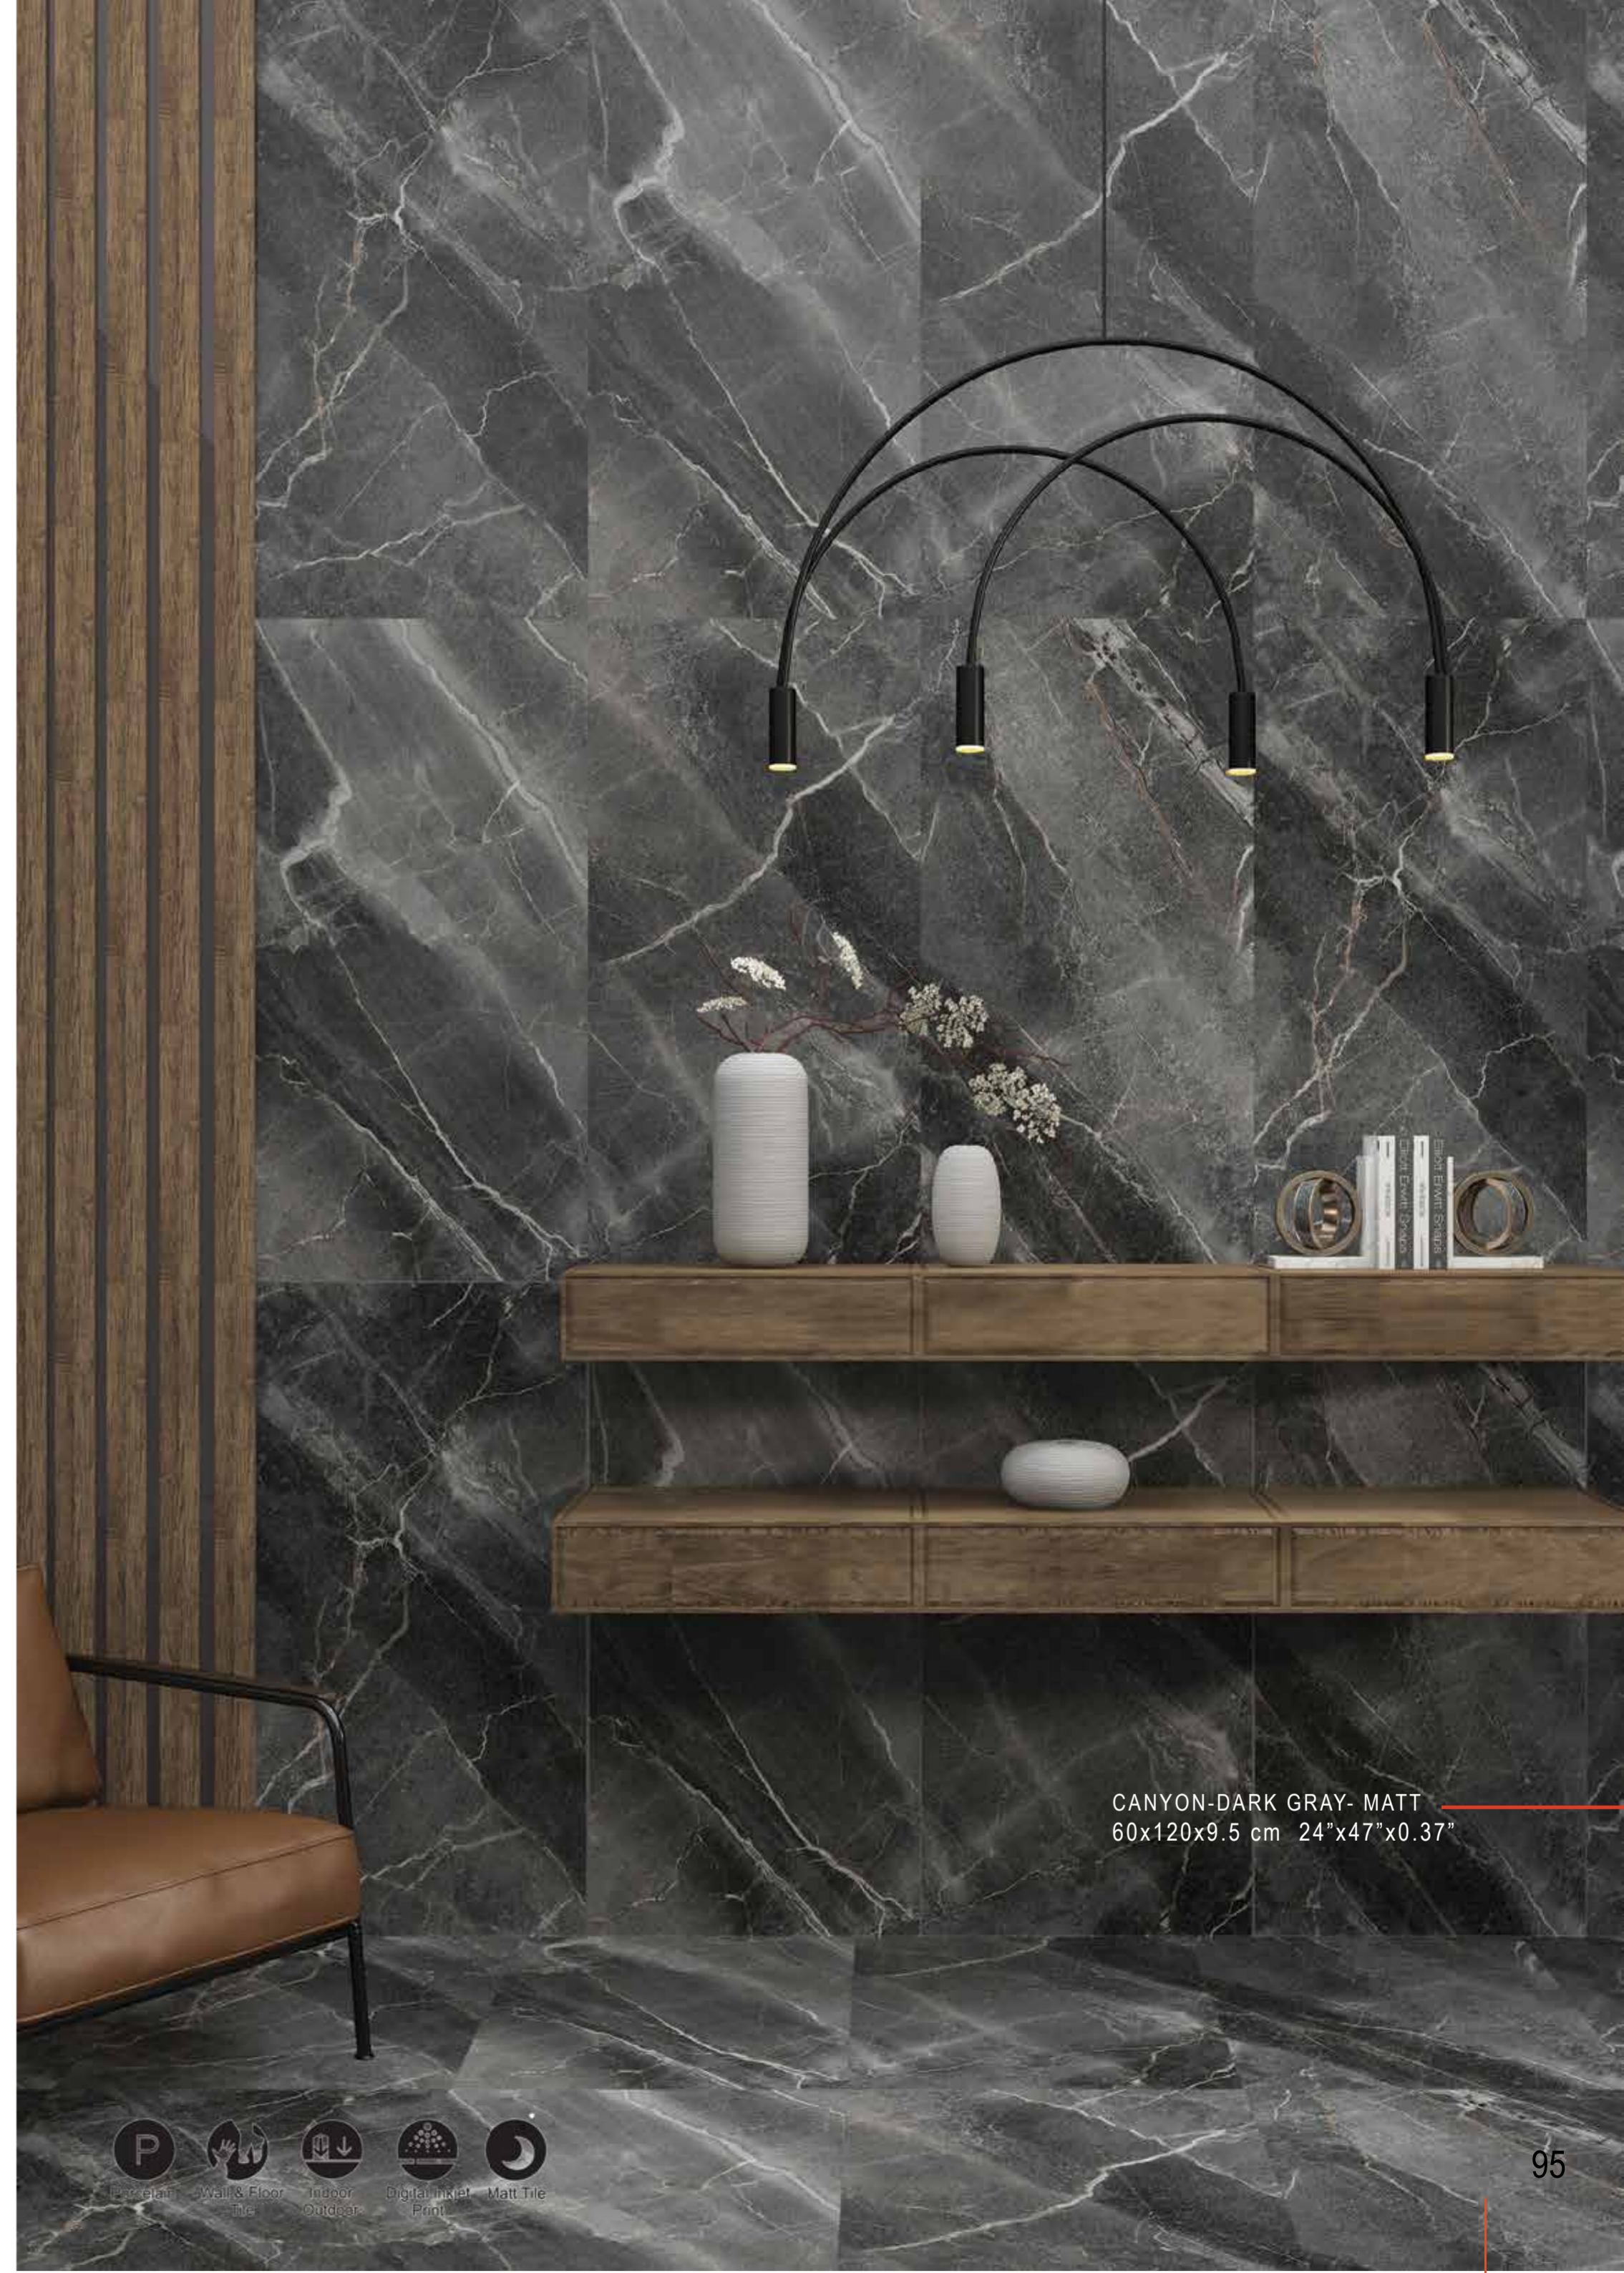

FACE 1

FACE 2

FACE 3

FACE 4

CODE: 2A62KNO3GY3DRM

CANYON-DARK GRAY- MATT
60x120x9.5 cm 24"x47"x0.37"

CANYON COLLECTION

60 x 120 CM