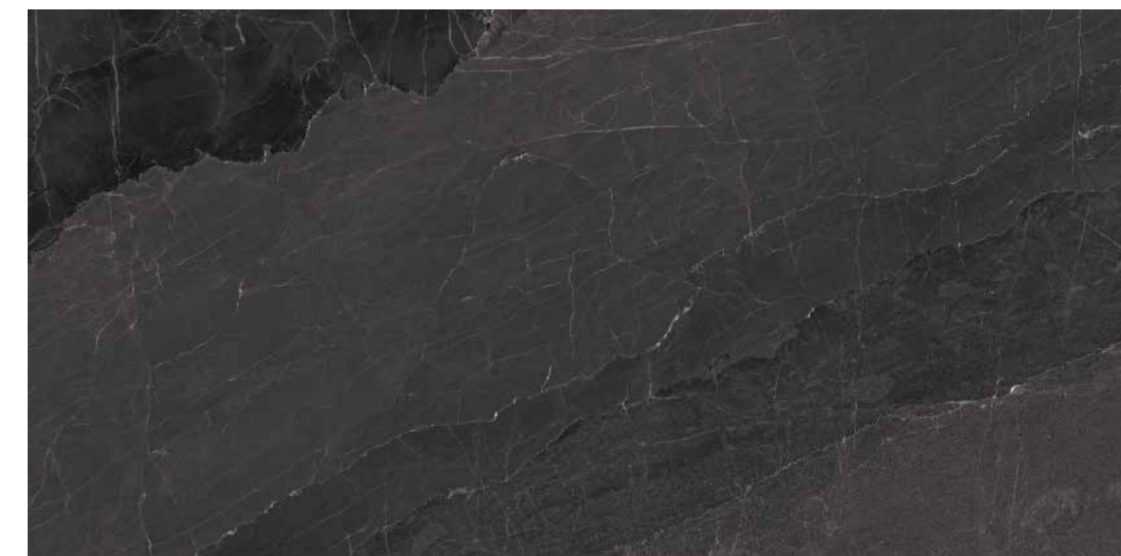

CODE: 3A62BSL3GY3DPN

BISUL COLLECTION

60 x 120^{CM}

COLOR: BLACK
POLISHED
4 FACE
2 COLOR

BISUL-BLACK-POLISHED
60x120x9.5 cm 24"x47"x0.37"

FACE 1

FACE 2

FACE 3