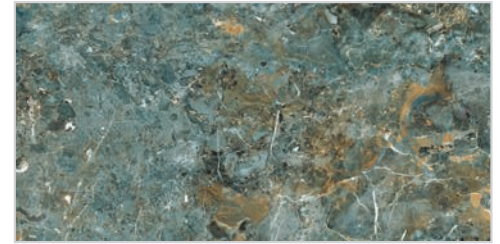

AMAZONITE

COLOR: GREEN
NANO POLISHED
5 FACE 60x120
1 COLOR

AMAZONITE - GREEN - POLISHED

CODE:3A62AMZ2GR3DPN

FROZZA

COLOR: GREEN
NANO POLISHED
4 FACE 60x120
1 COLOR

FROZZA - GREEN - POLISHED

CODE:3A62FZA2GR3DPN