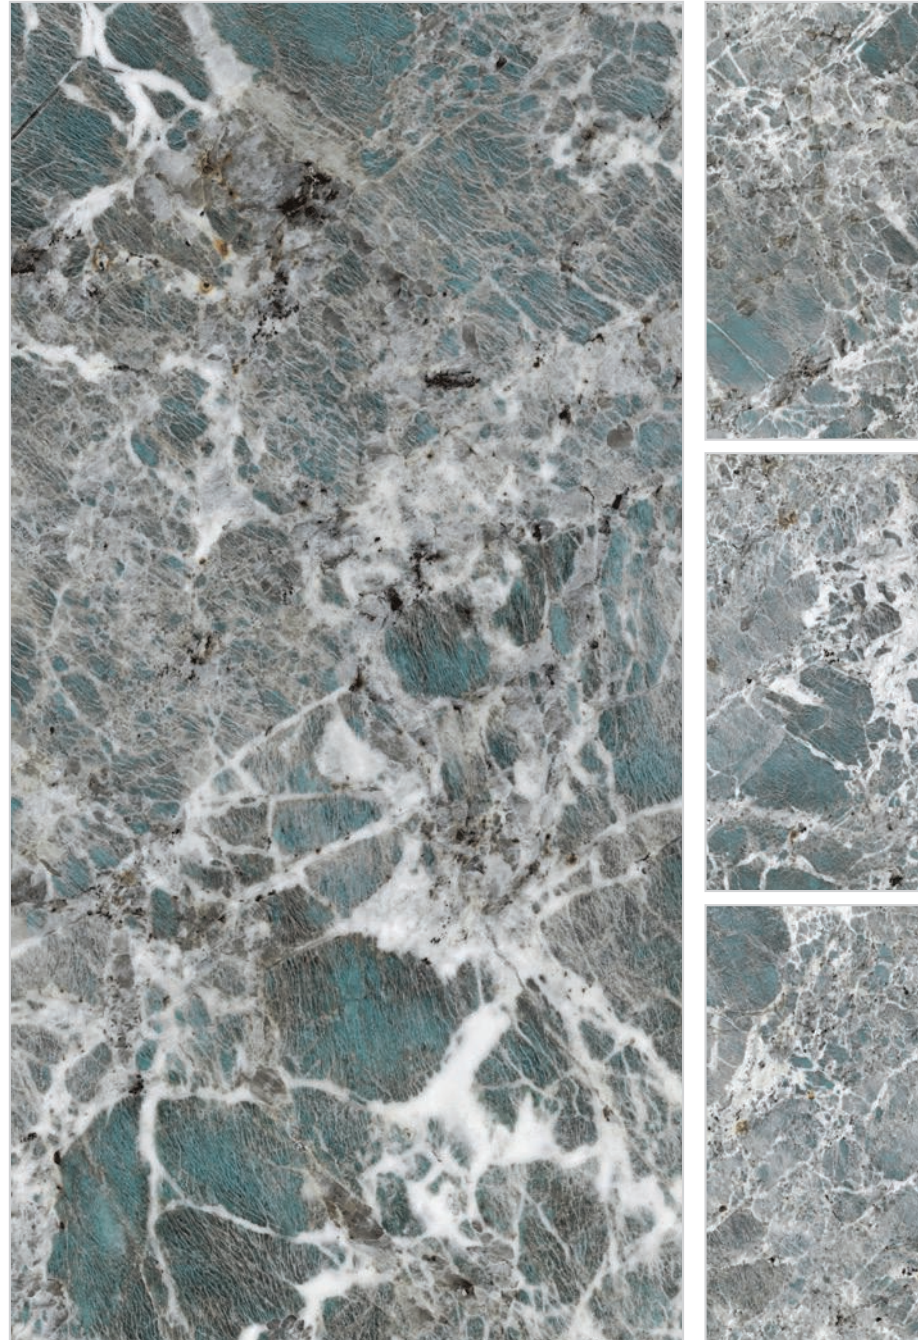

AMAZONITE

COLOR: GREEN
NANO POLISHED
5 FACE 60x120
1 COLOR

AMAZONITE - GREEN - POLISHED

CODE:3A62AMZ2GR3DPN

FROZZA

COLOR: GREEN
NANO POLISHED
4 FACE 60x120
1 COLOR

FROZZA - GREEN - POLISHED

CODE:3A62FZA2GR3DPN