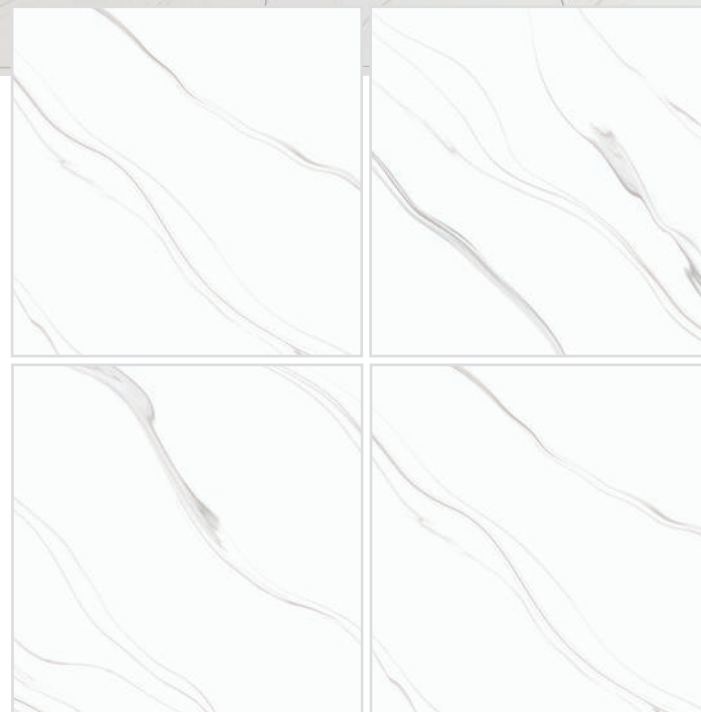

VICTORY - WHITE GOLD - POLISHED

CODE:3A62VEC2WT3DPN

VICTORY - BLACK GOLD - POLISHED

CODE:3A62VEC2BK3DPN

CODE:3A11VEC1WT3DPN

VICTORY - WHITE - POLISHED 100x100x1.2 cm 80x80x1.1 cm

■ VICTORY BLACK GOLD POLISHED.rect 60X120 cm