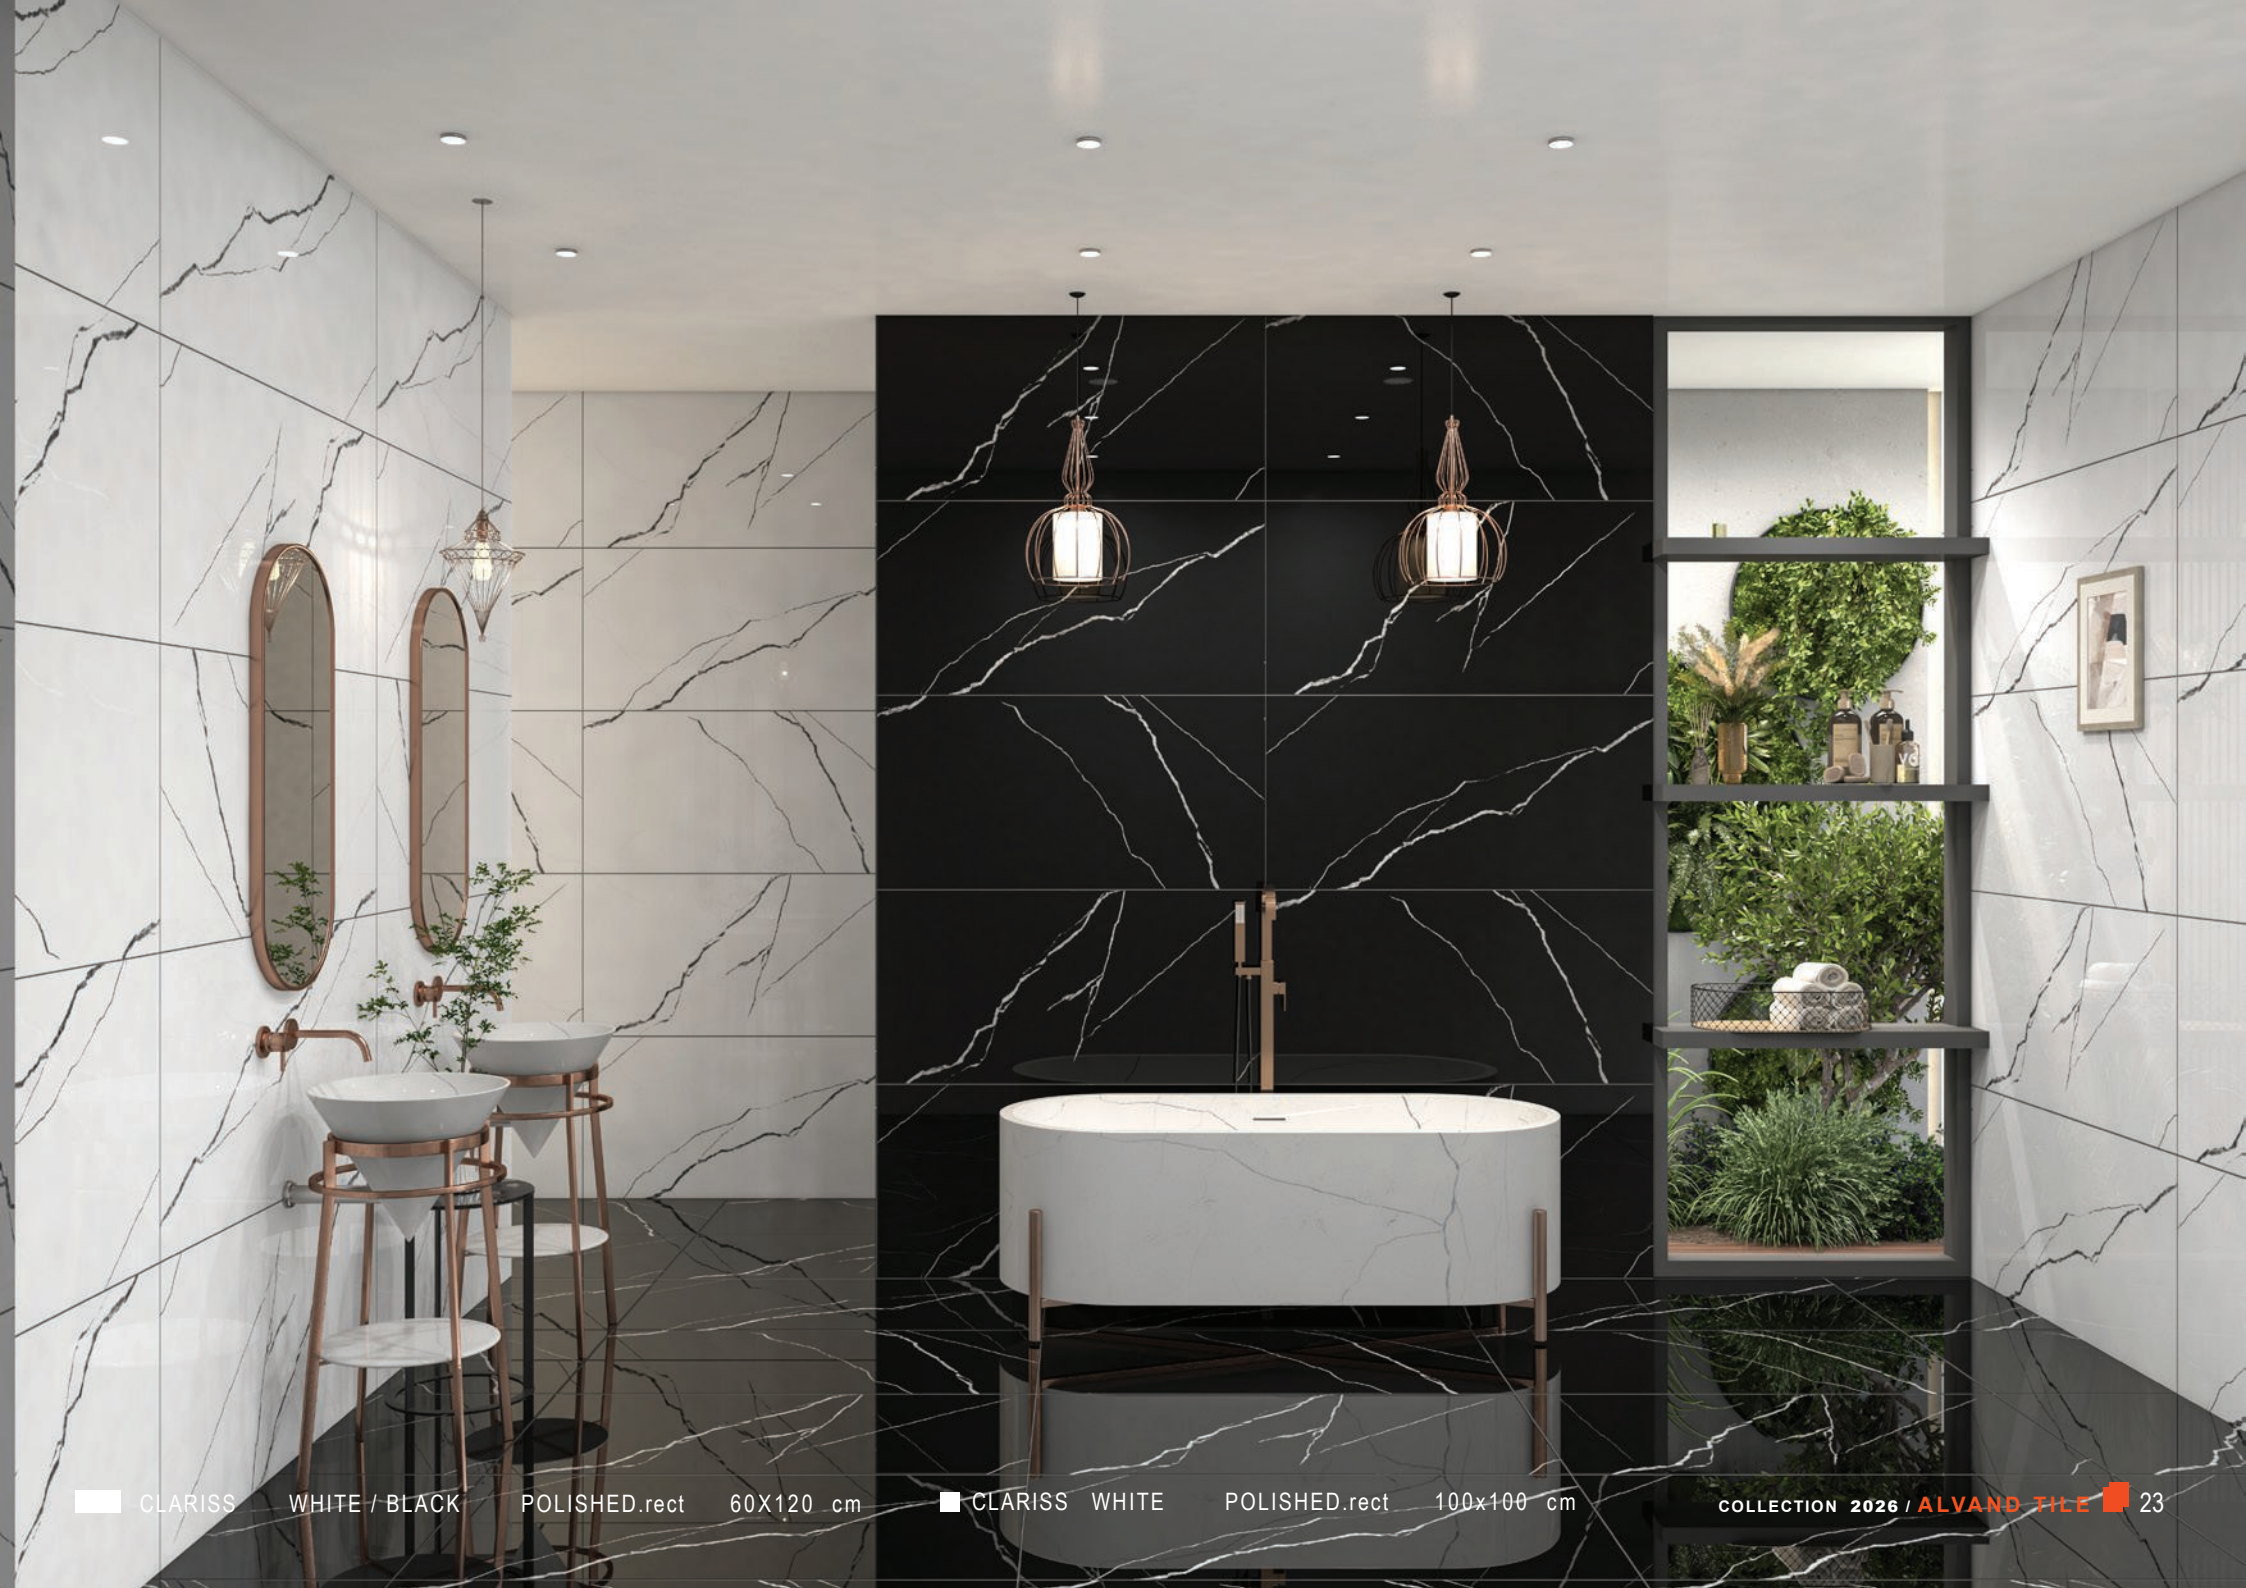

■ CLARISS WHITE / BLACK POLISHED.rect 60X120 cm

■ CLARISS WHITE POLISHED.rect 100x100 cm

COLLECTION 2026 / ALVAND TILE 23