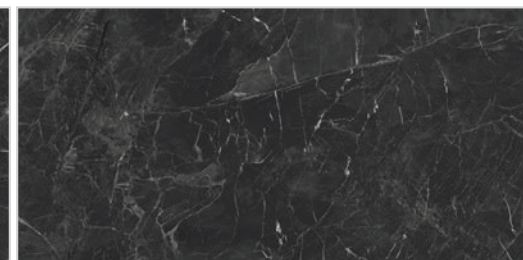

COLLECTION 2026 / ALVAND TILE 25

CLUSTER

COLOR: BLACK / GRAY

NANO POLISHED

4 FACE 60x120

2 COLOR

CLUSTER - BLACK / GRAY - POLISHED

CODE:3A62LUT3BK3DPN