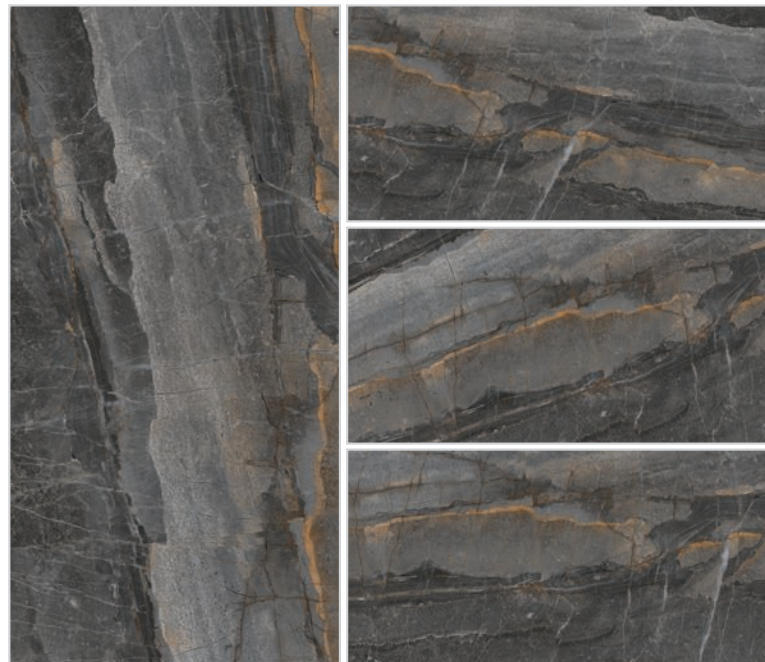

CODE:3A62LUT2GY3DPN

Alvand

LAVA

COLOR: DARK GRAY / LIGHT GRAY
NANO POLISHED
4 FACE 60x120
2 COLOR

LAVA - DARK GRAY - POLISHED

CODE:3A62LDL1WT3DPN

LAVA - LIGHT GRAY - POLISHED

CODE:3A62LDL1WT3DPN