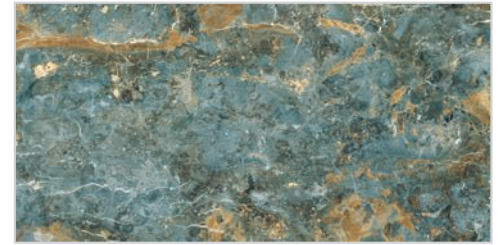

AMAZONITE

COLOR: GREEN
NANO POLISHED
5 FACE 60x120
1 COLOR

AMAZONITE - GREEN - POLISHED

CODE:3A62AMZ2GR3DPN

FROZZA

COLOR: GREEN
NANO POLISHED
4 FACE 60x120
1 COLOR

FROZZA - GREEN - POLISHED

CODE:3A62FZA2GR3DPN