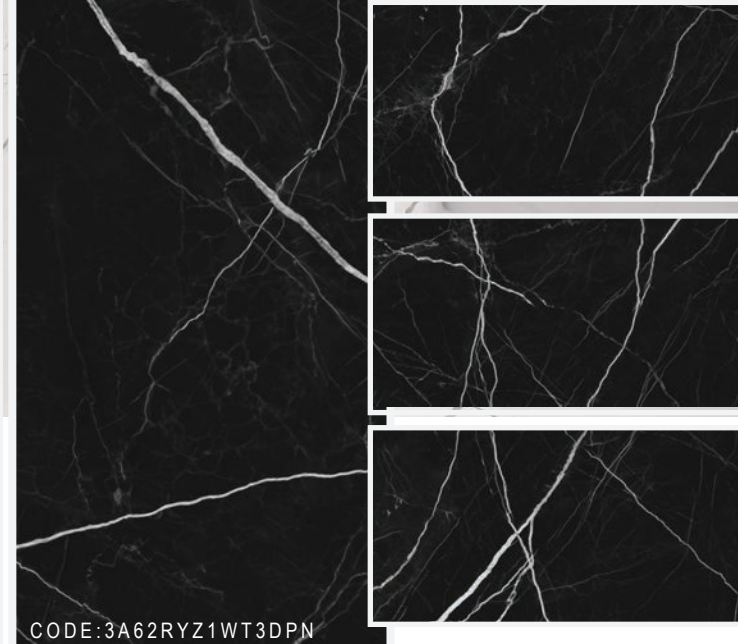

CODE: 3A11RYZ1WT3DPN

RYZEN - WHITE - POLISHED 100x100x1.2 cm 80x80x1.1 cm

RYZEN - BLACK - POLISHED