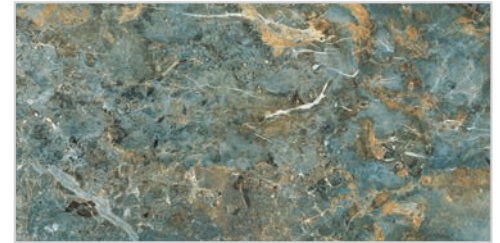

AMAZONITE

COLOR: GREEN
NANO POLISHED
5 FACE 60x120
1 COLOR

AMAZONITE - GREEN - POLISHED

CODE:3A62AMZ2GR3DPN

FROZZA

COLOR: GREEN
NANO POLISHED
4 FACE 60x120
1 COLOR

FROZZA - GREEN - POLISHED

CODE:3A62FZA2GR3DPN