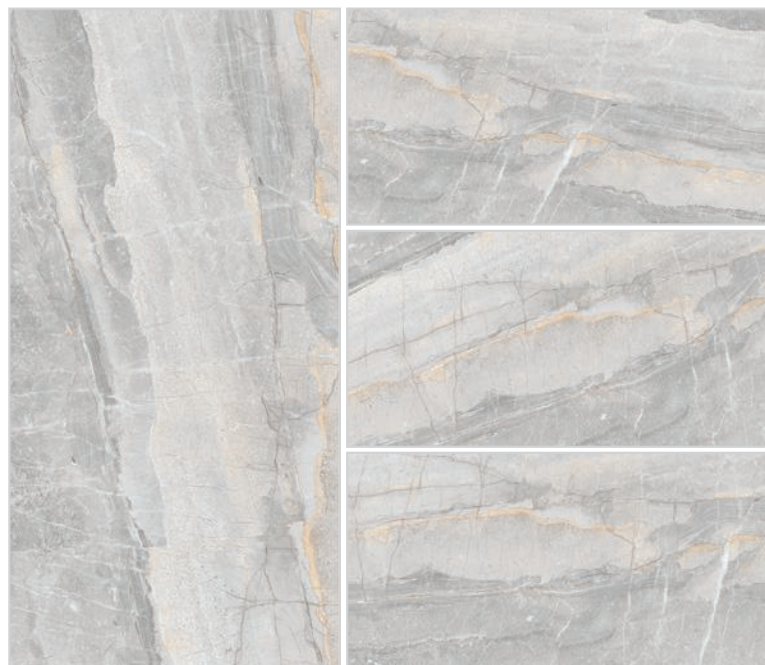

CODE:3A62LUT2GY3DPN

Alvand

LAVA

COLOR: DARK GRAY / LIGHT GRAY
NANO POLISHED
4 FACE 60x120
2 COLOR

LAVA - DARK GRAY - POLISHED

CODE:3A62LDL1WT3DPN

LAVA - LIGHT GRAY - POLISHED

CODE:3A62LDL1WT3DPN