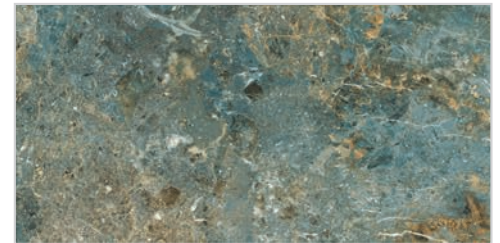

AMAZONITE

COLOR: GREEN
NANO POLISHED
5 FACE 60x120
1 COLOR

AMAZONITE - GREEN - POLISHED

CODE:3A62AMZ2GR3DPN

FROZZA

COLOR: GREEN
NANO POLISHED
4 FACE 60x120
1 COLOR

FROZZA - GREEN - POLISHED

CODE:3A62FZA2GR3DPN