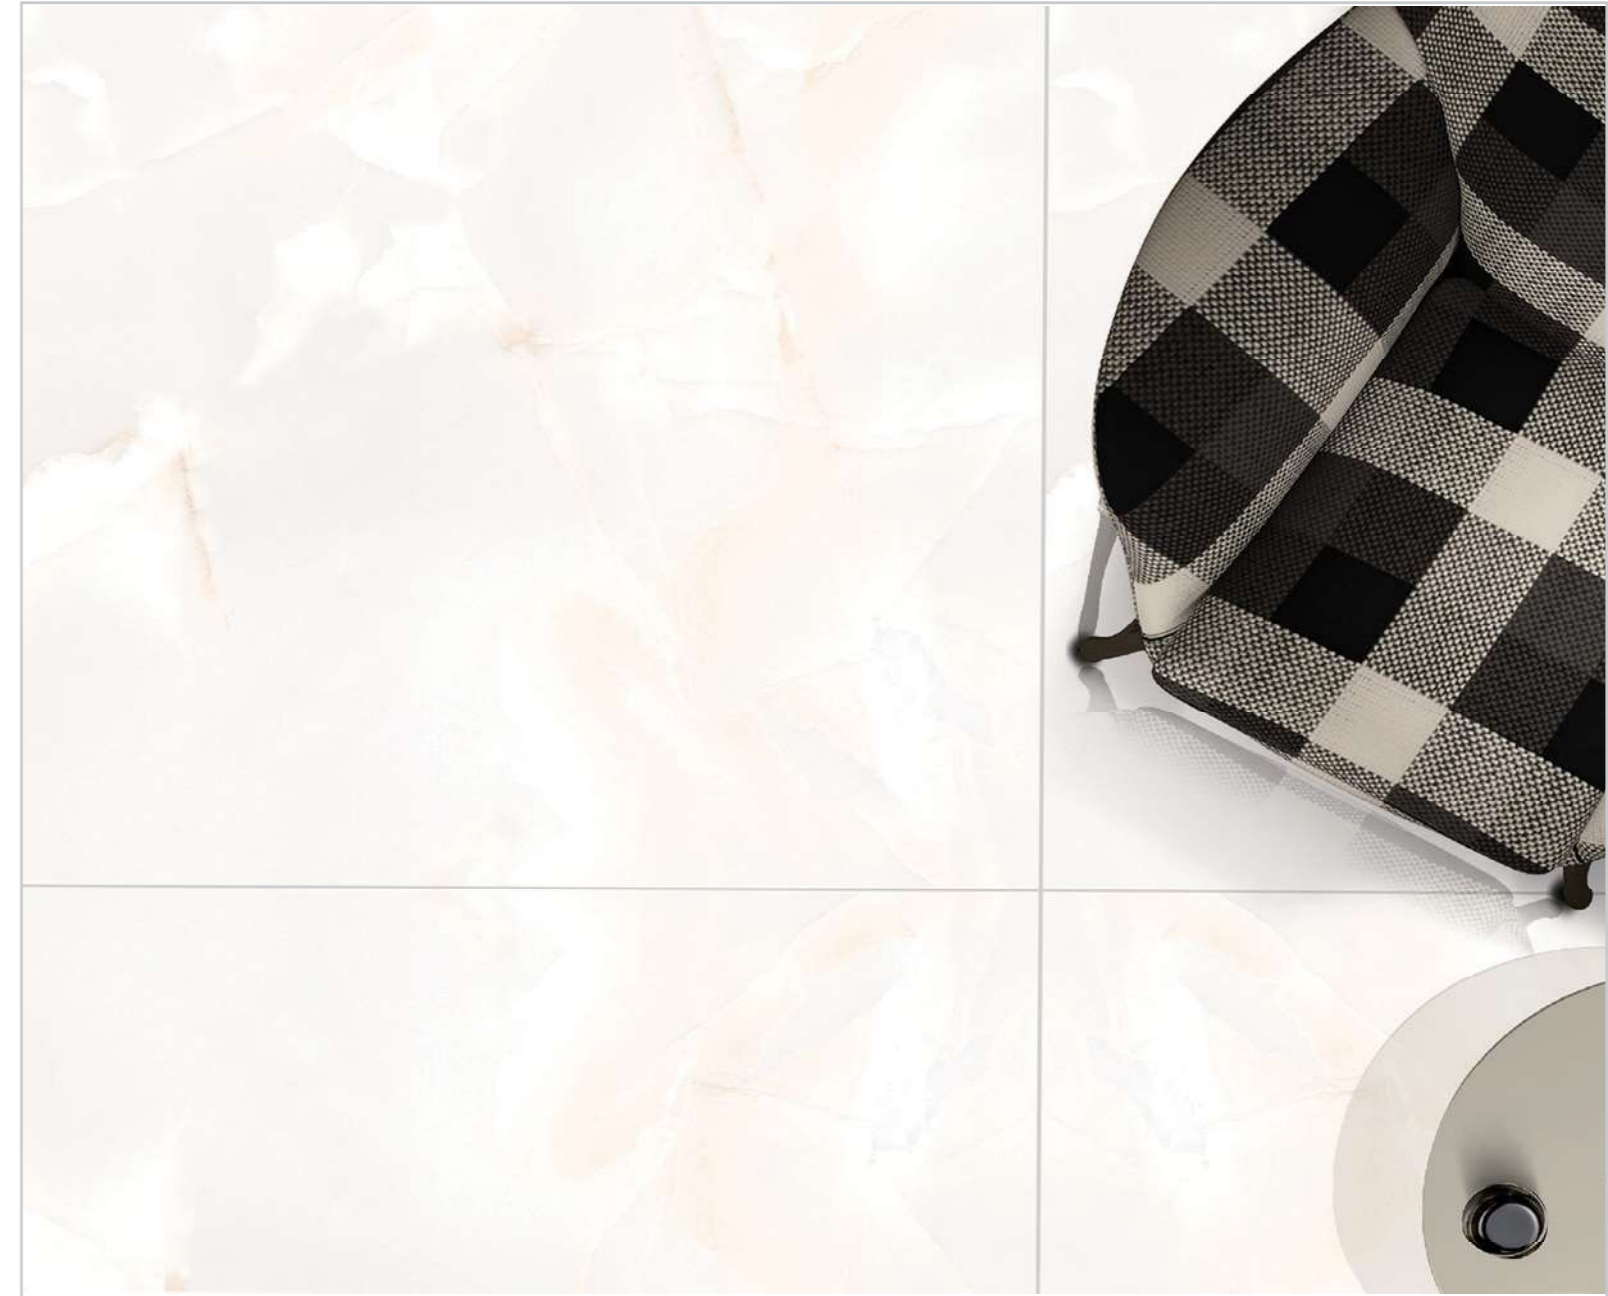

LASTER

COLOR: BONY
POLISHED
3 FACE
1 COLOR

LASTER - BONY - POLISHED
100x100x1.2 cm - 40"x40"x0.47"
80x80x1.1 cm - 32"x32"x0.46"

CODE: 3A10LSR1BN3DPN