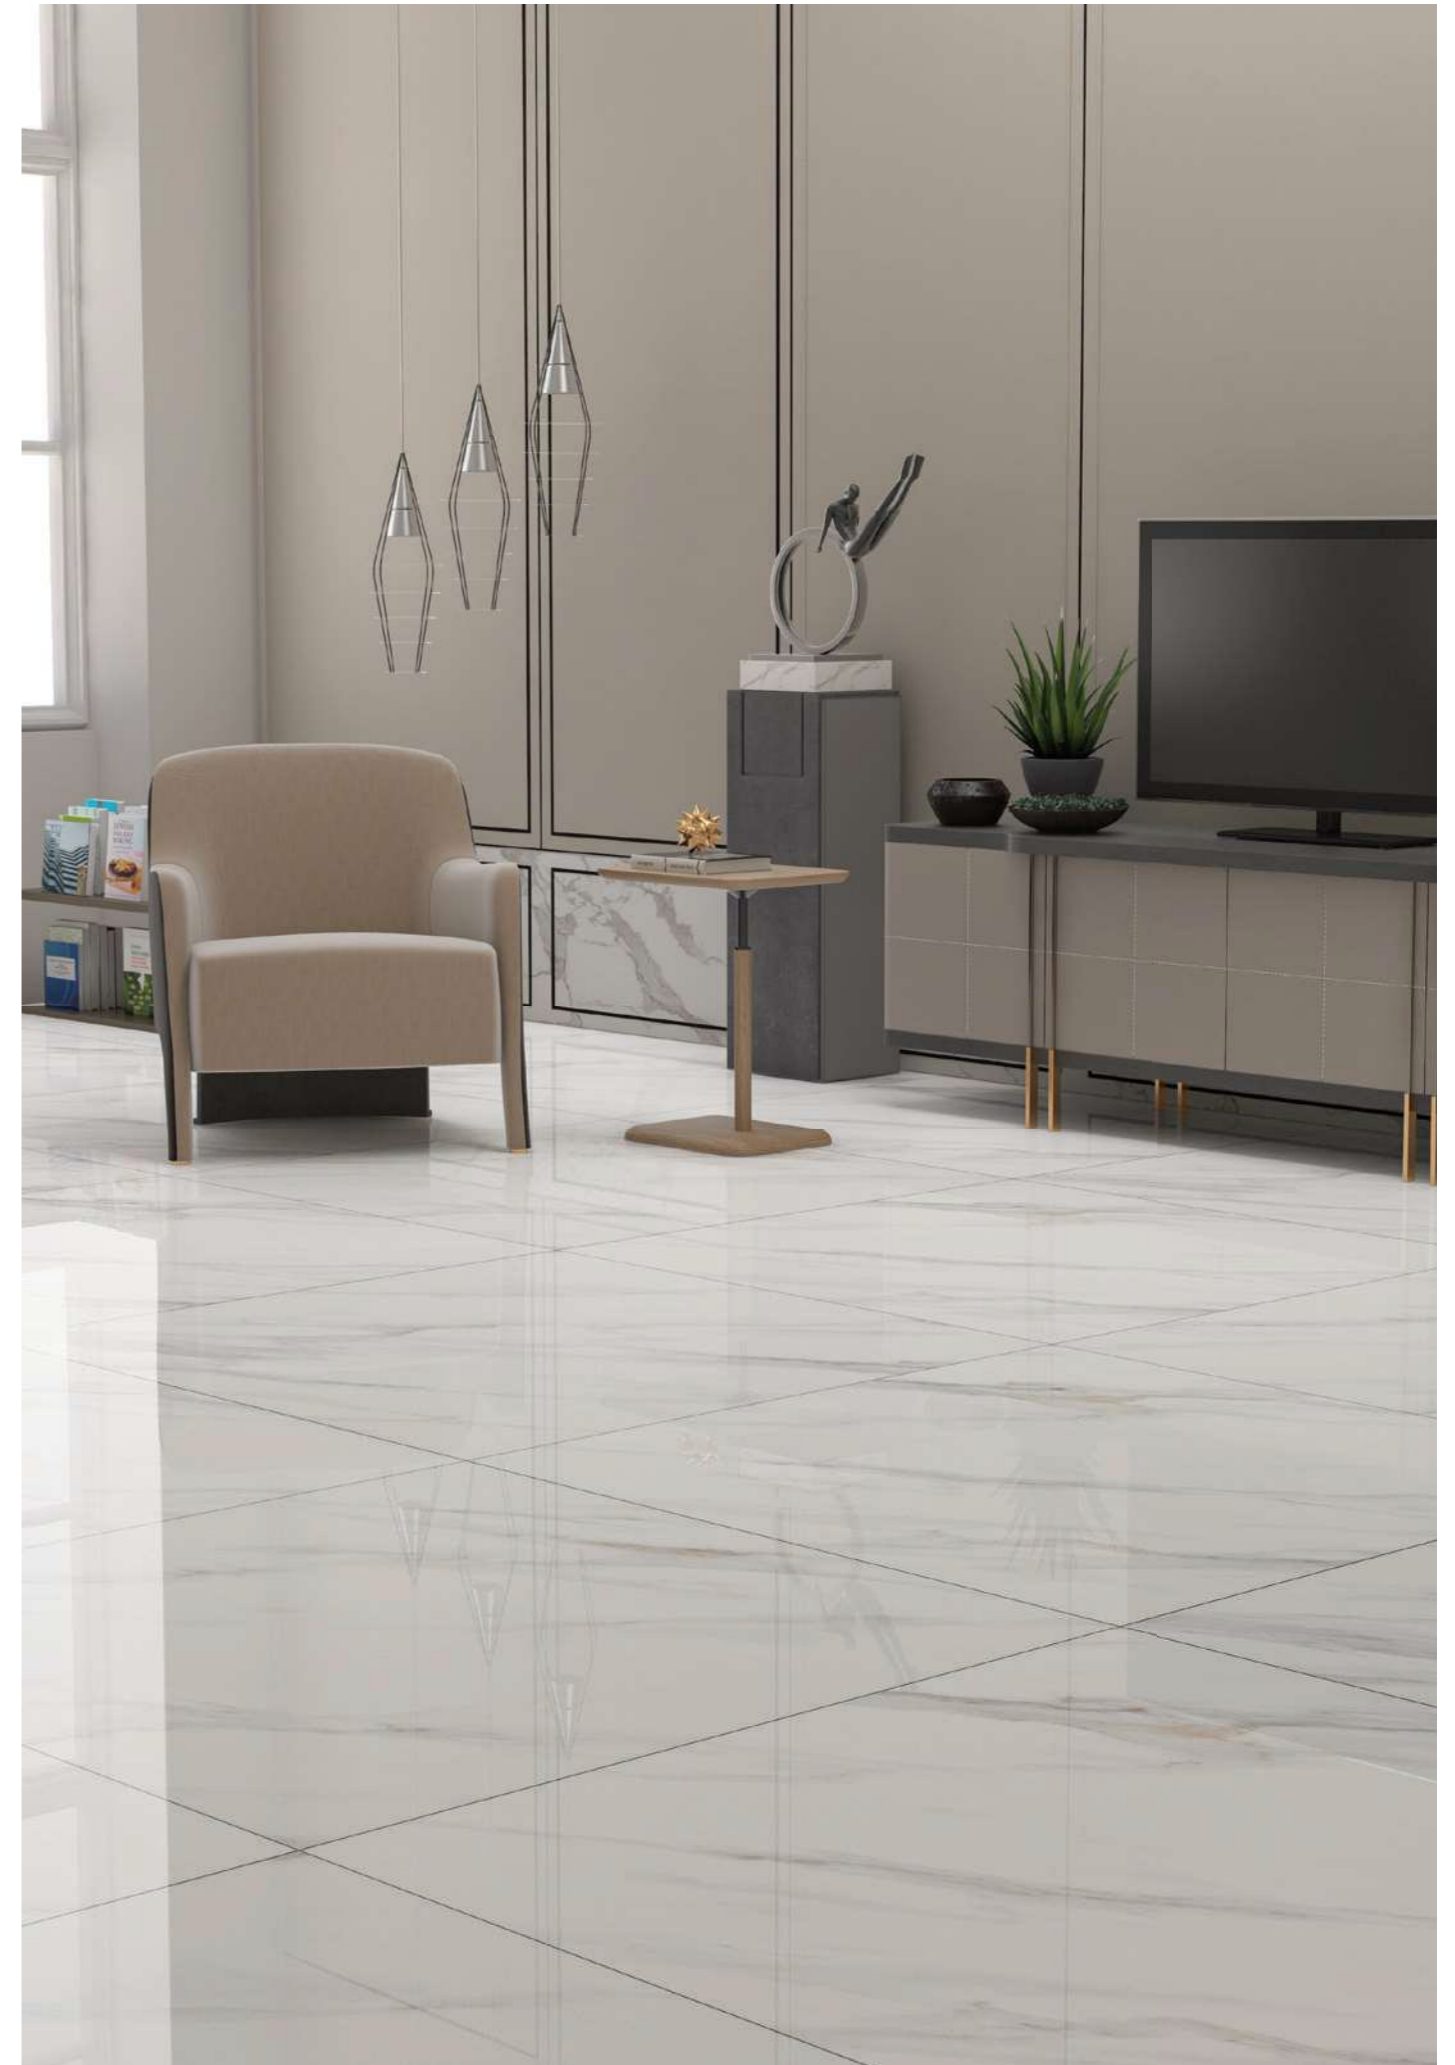

3 FACE

1 COLOR

BARDIO - WHITE - POLISHED

100x100x1.2 cm - 40"x40"x0.47"

80x80x1.1 cm - 32"x32"x0.46"

CODE: 3A11BRJ1WT3DPN

SCUT

COLOR: CREAM