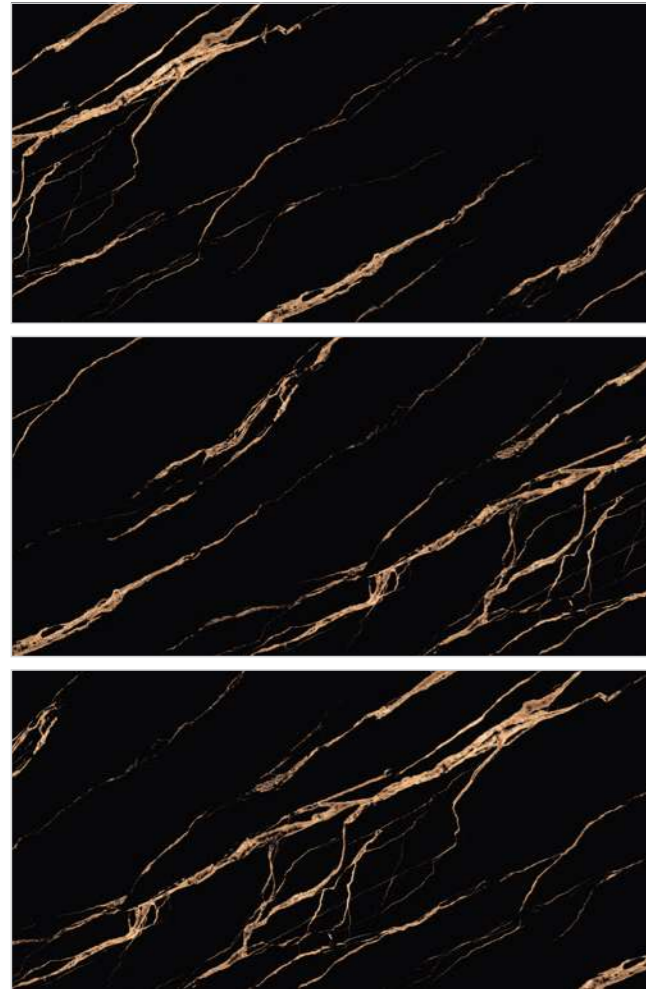

60x120x9.5 cm 24"x47"x0.37"

New Design

ARIO

COLOR: WHITE / BLACK

POLISHED

3 FACE

2 COLOR

ARIO - BLACK - POLISHED
60x120x9.5 cm 24"x47"x0.37"