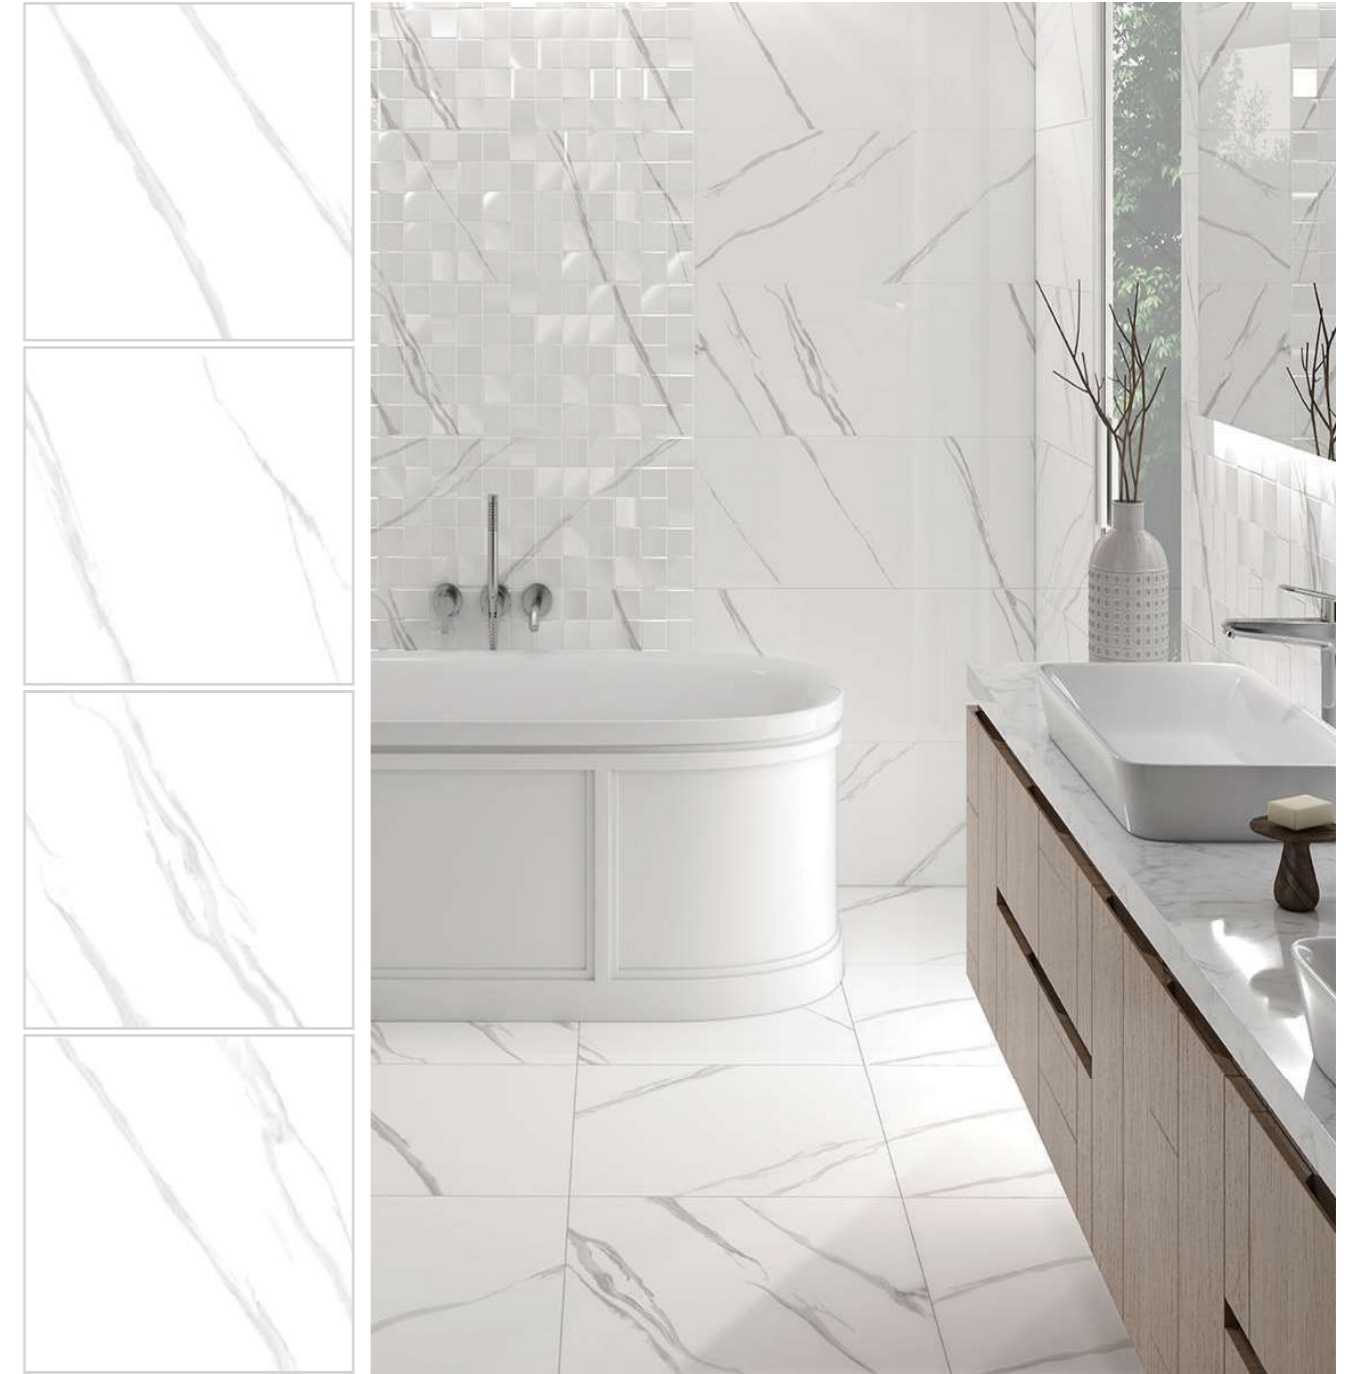

NILAN

COLOR: WHITE
MATT
5 FACE
1 COLOR

NILAN - WHITE - MATT
30x30x0.8 cm 12-"x12"x0.31"

CODE:2A33NIL1WT2DRM

AMETRINE

COLOR: WHITE
MATT
4 FACE
1 COLOR

AMETRINE - WHITE - MATT
30x30x0.8 cm 12-"x12"x0.31"

CODE:2A33AME1WT3DRM