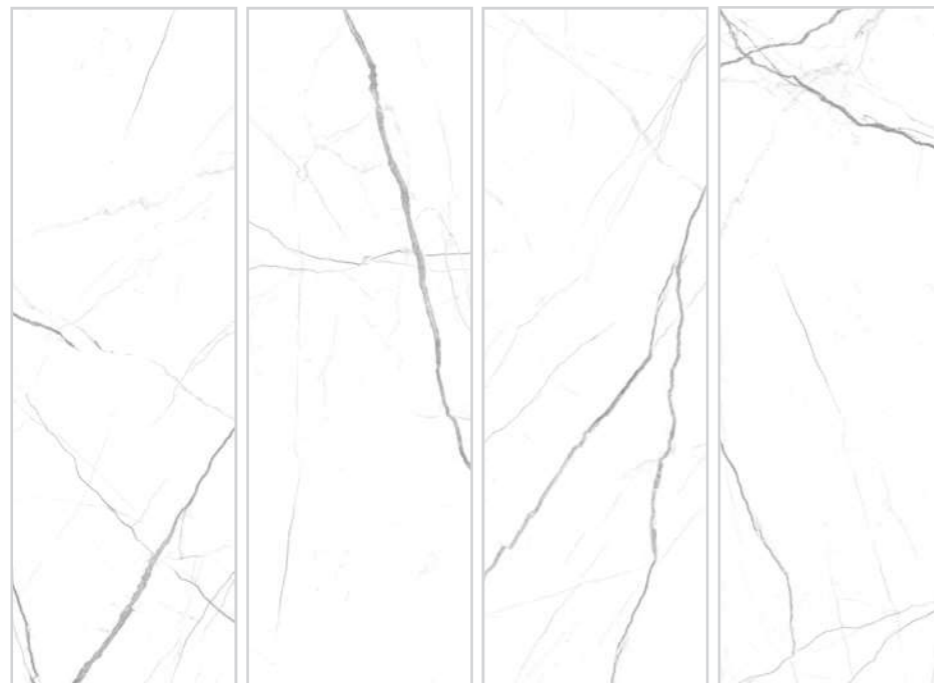

CODE: 1A39RYZ1WT1DRG

DARIAN

COLOR: BEIGE / BLACK
GLOSSY
4 FACE
2 COLOR

DARIAN - BEIGE - GLOSSY
30x90x1.1 cm 12"x36"x0.45"

CODE: 1A39DNI2BG1DRG

DARIAN - BLACK - GLOSSY

CODE: 1A39DNI3BK1DRG

DARIAN