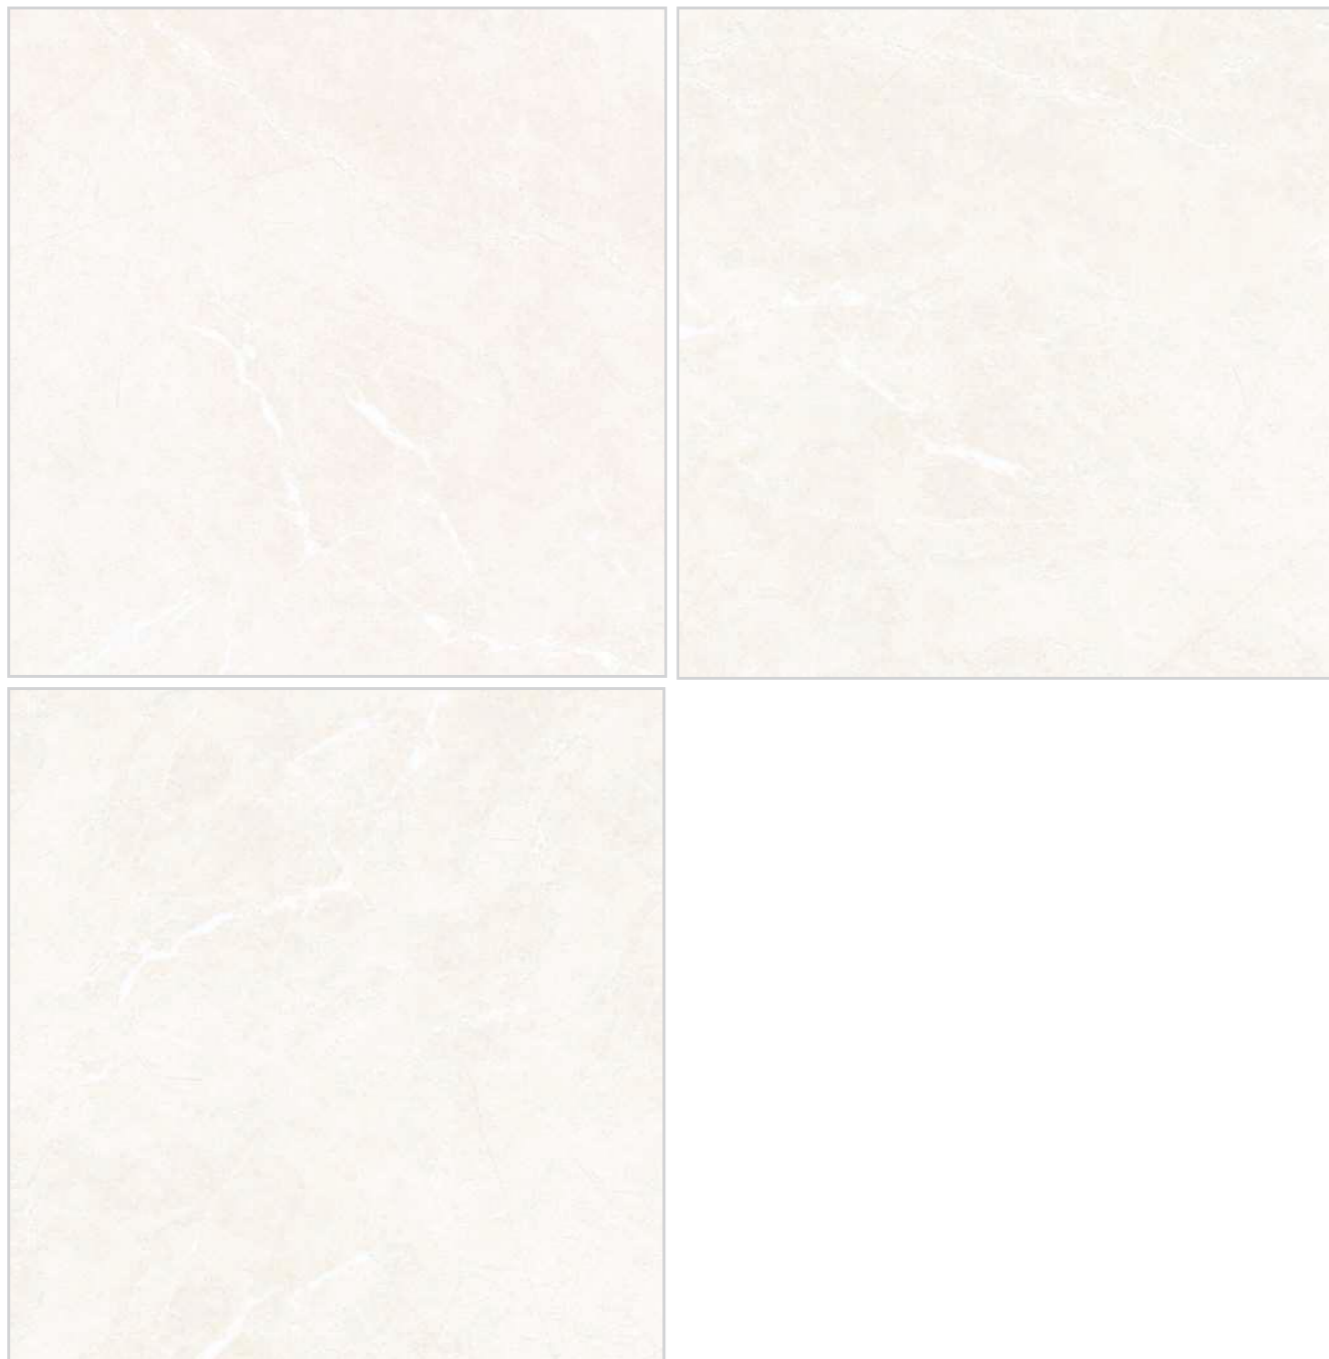

POLISHED

3 FACE

1 COLOR

SCUT - CREAM - POLISHED

100x100x1.2 cm - 40"x40"x0.47"

80x80x1.1 cm - 32"x32"x0.46"

CODE: 3A10SCT2CR3DPN

LASTER