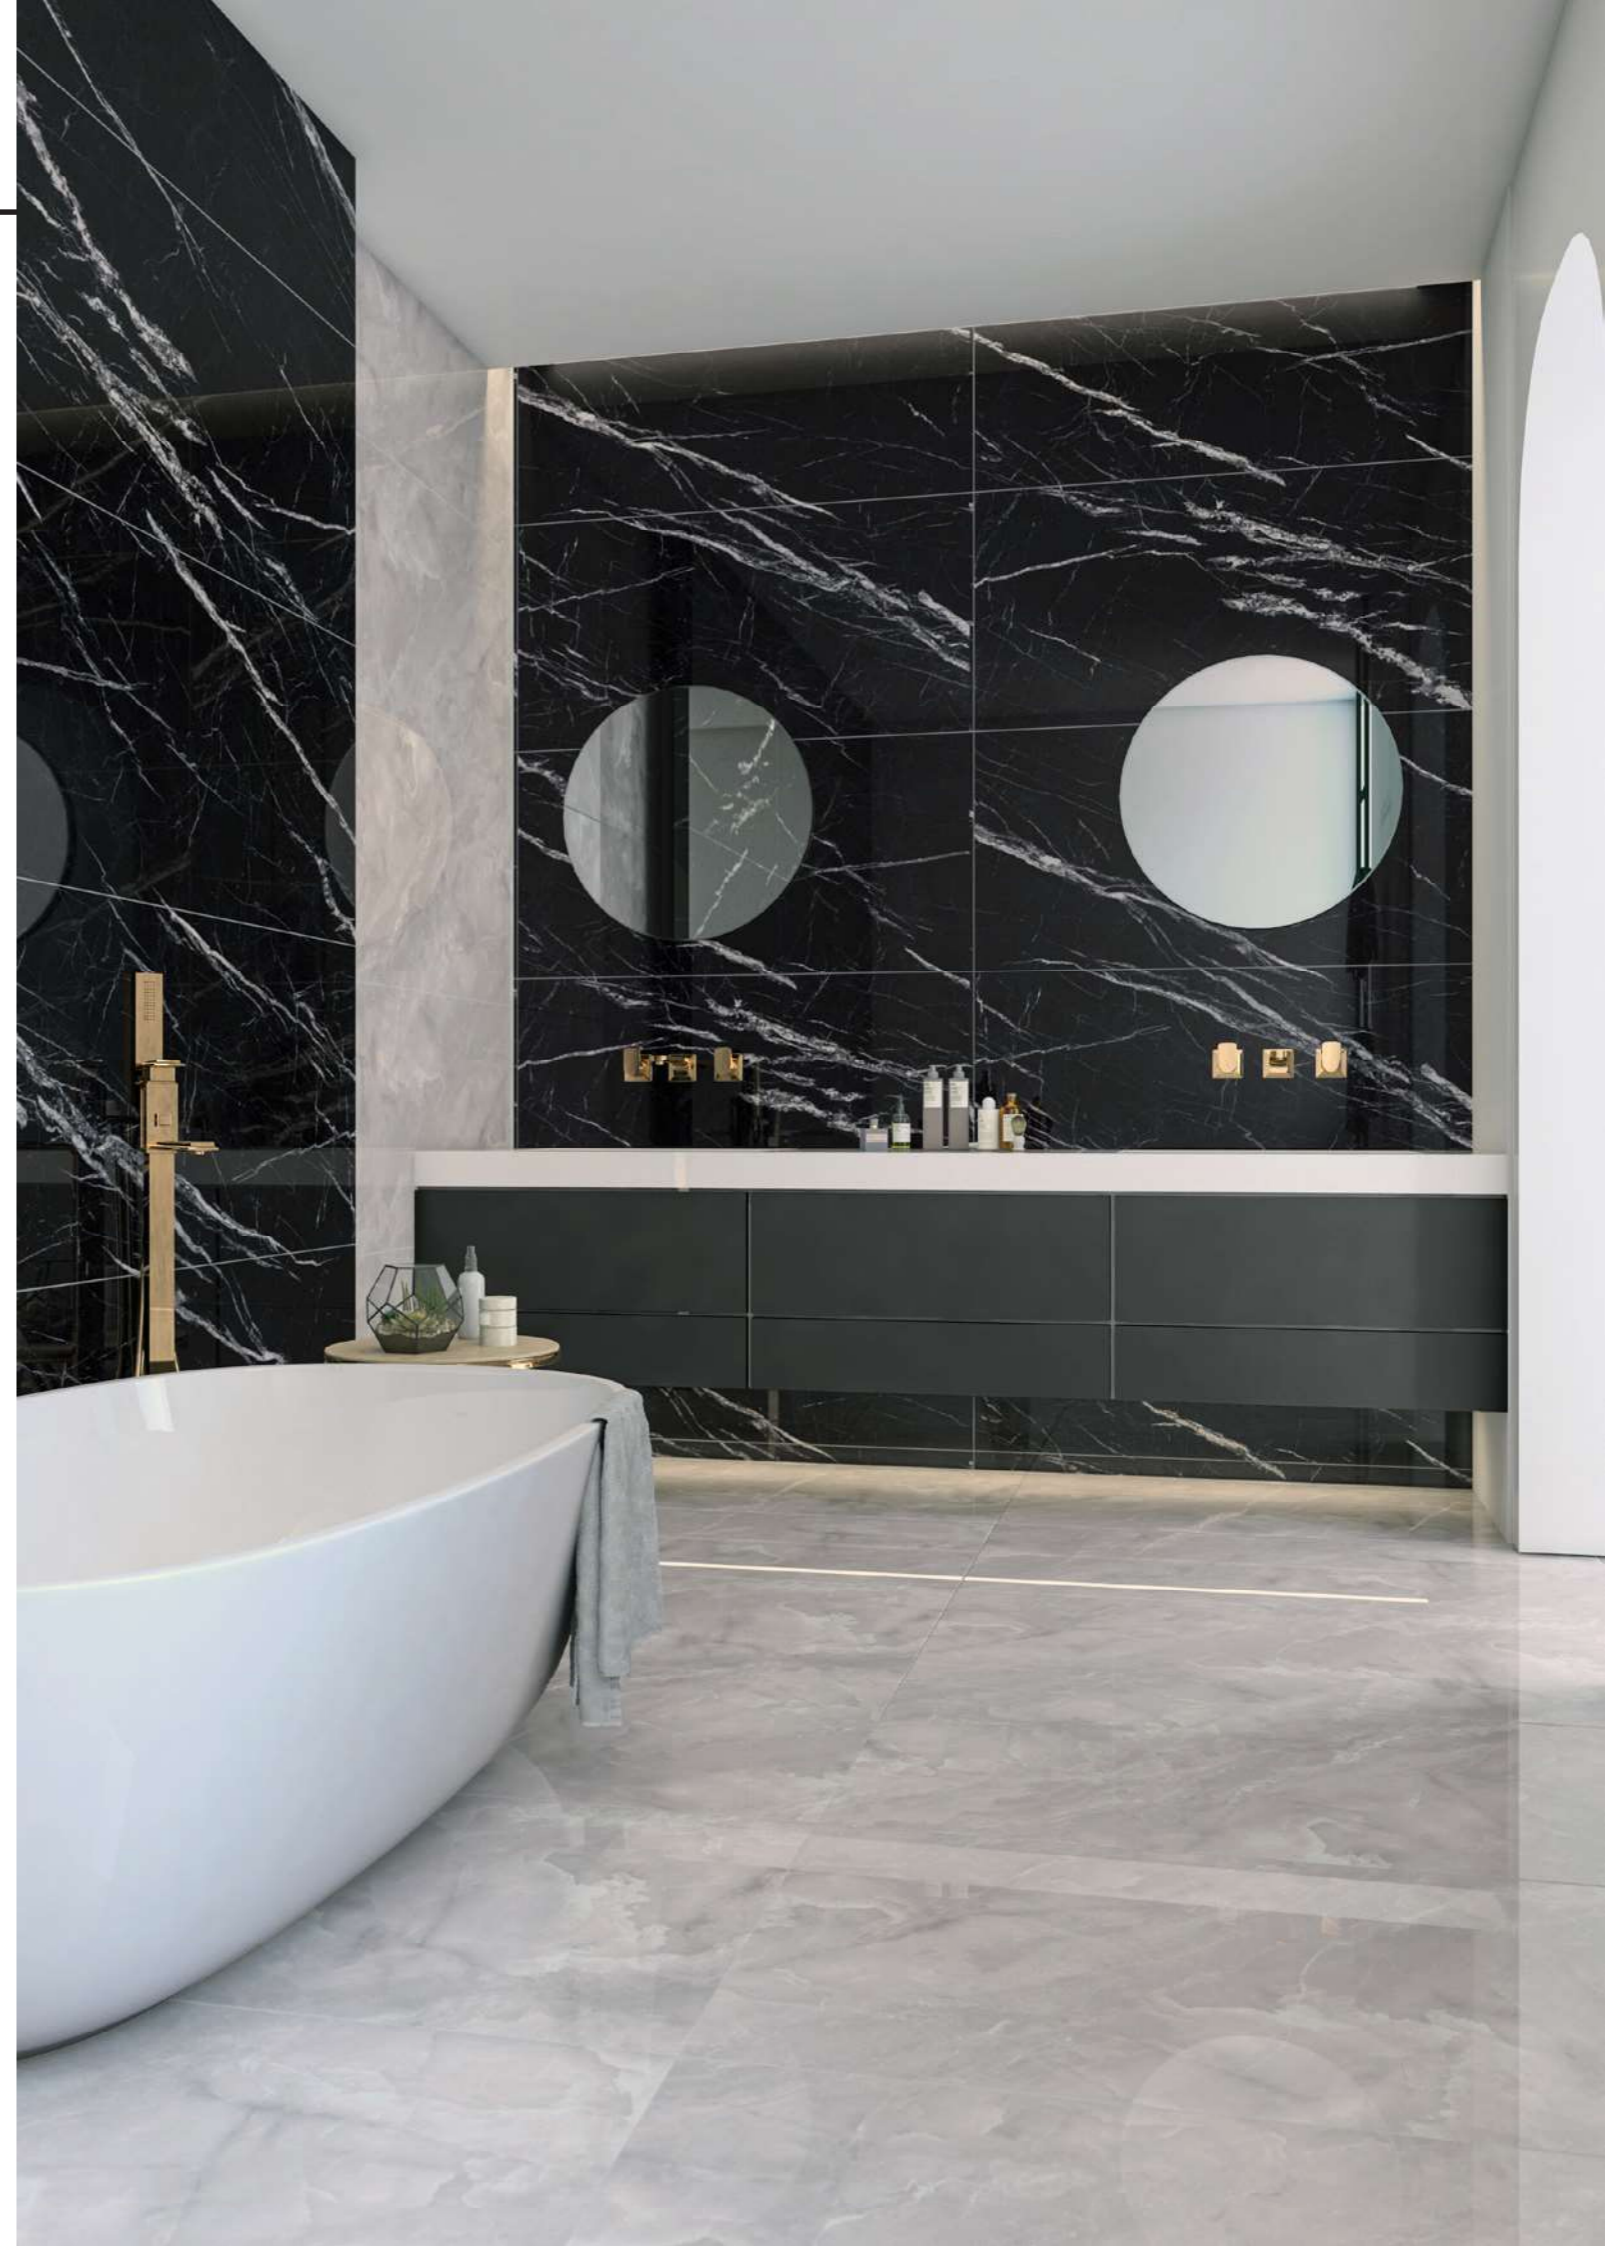

MARQUINA

COLOR: BLACK
POLISHED
4 FACE
1 COLOR

MARQUINA - BLACK - POLISHED
60x120x9.5 cm 24"x47"x0.37"