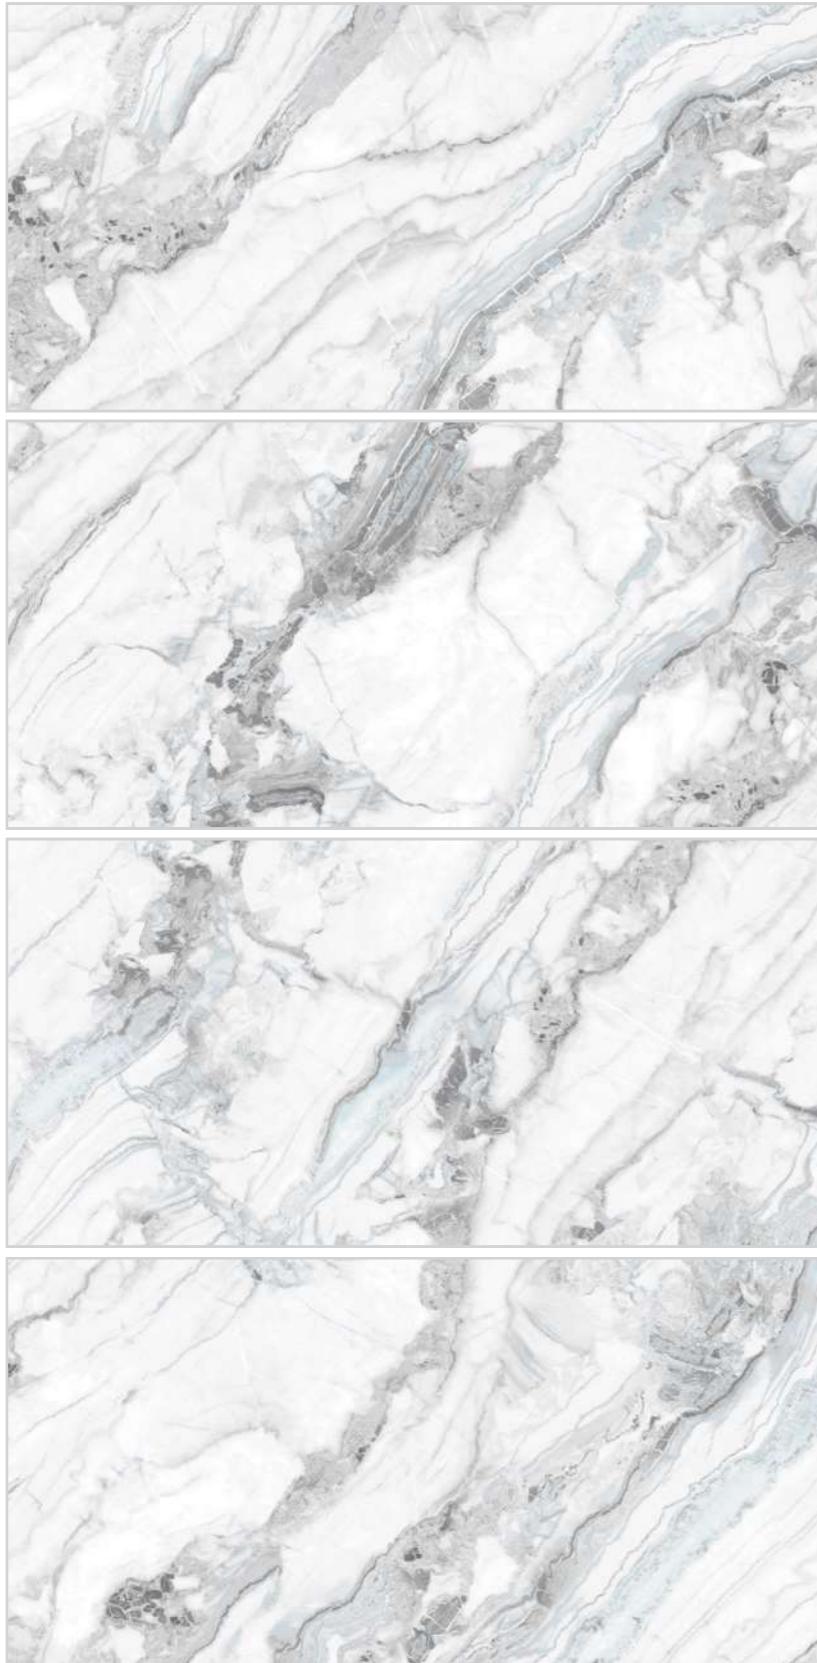

**New
Design**

SILO

COLOR: WHITE

POLISHED

4 FACE

1 COLOR

SILO - WHITE - POLISHED

60x120x9.5 cm 24"x47"x0.37"