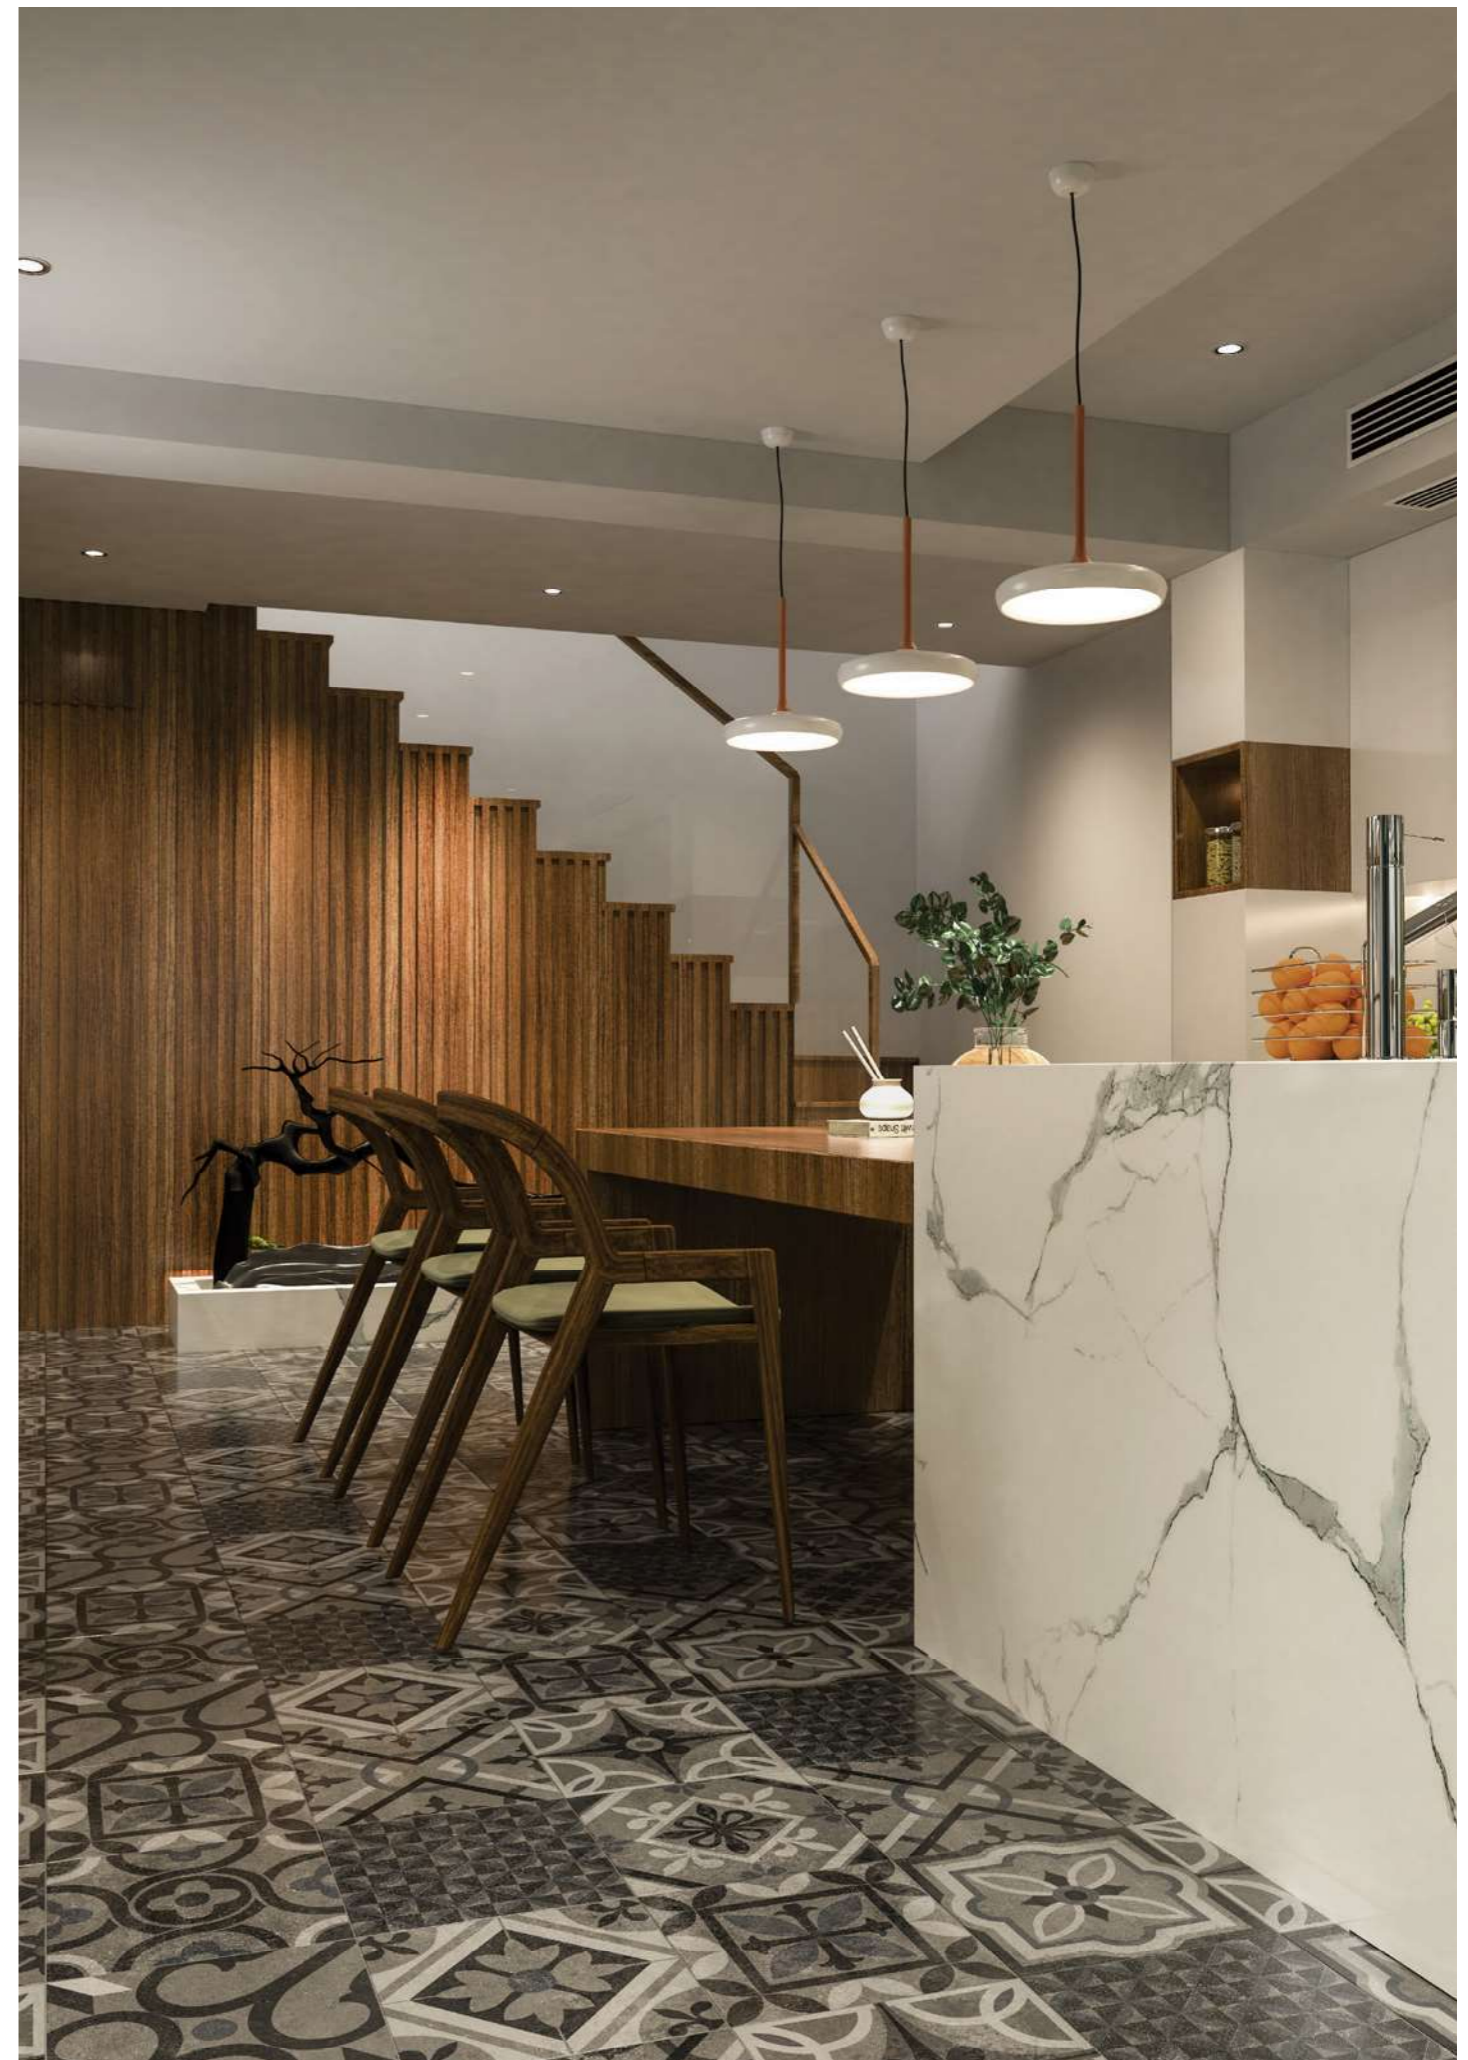

CODE:2A33AMO3BK3DRM
CODE:2A34AMO1WT2DRM

GRAPH

COLOR: LIGHT GRAY

MATT

10 FACE

1 COLOR

GRAPH-LIGHT GRAY-MATT
30x30x0.8 cm 12-"x12"x0.31"

CODE: 2A34GRP1GY2DRM