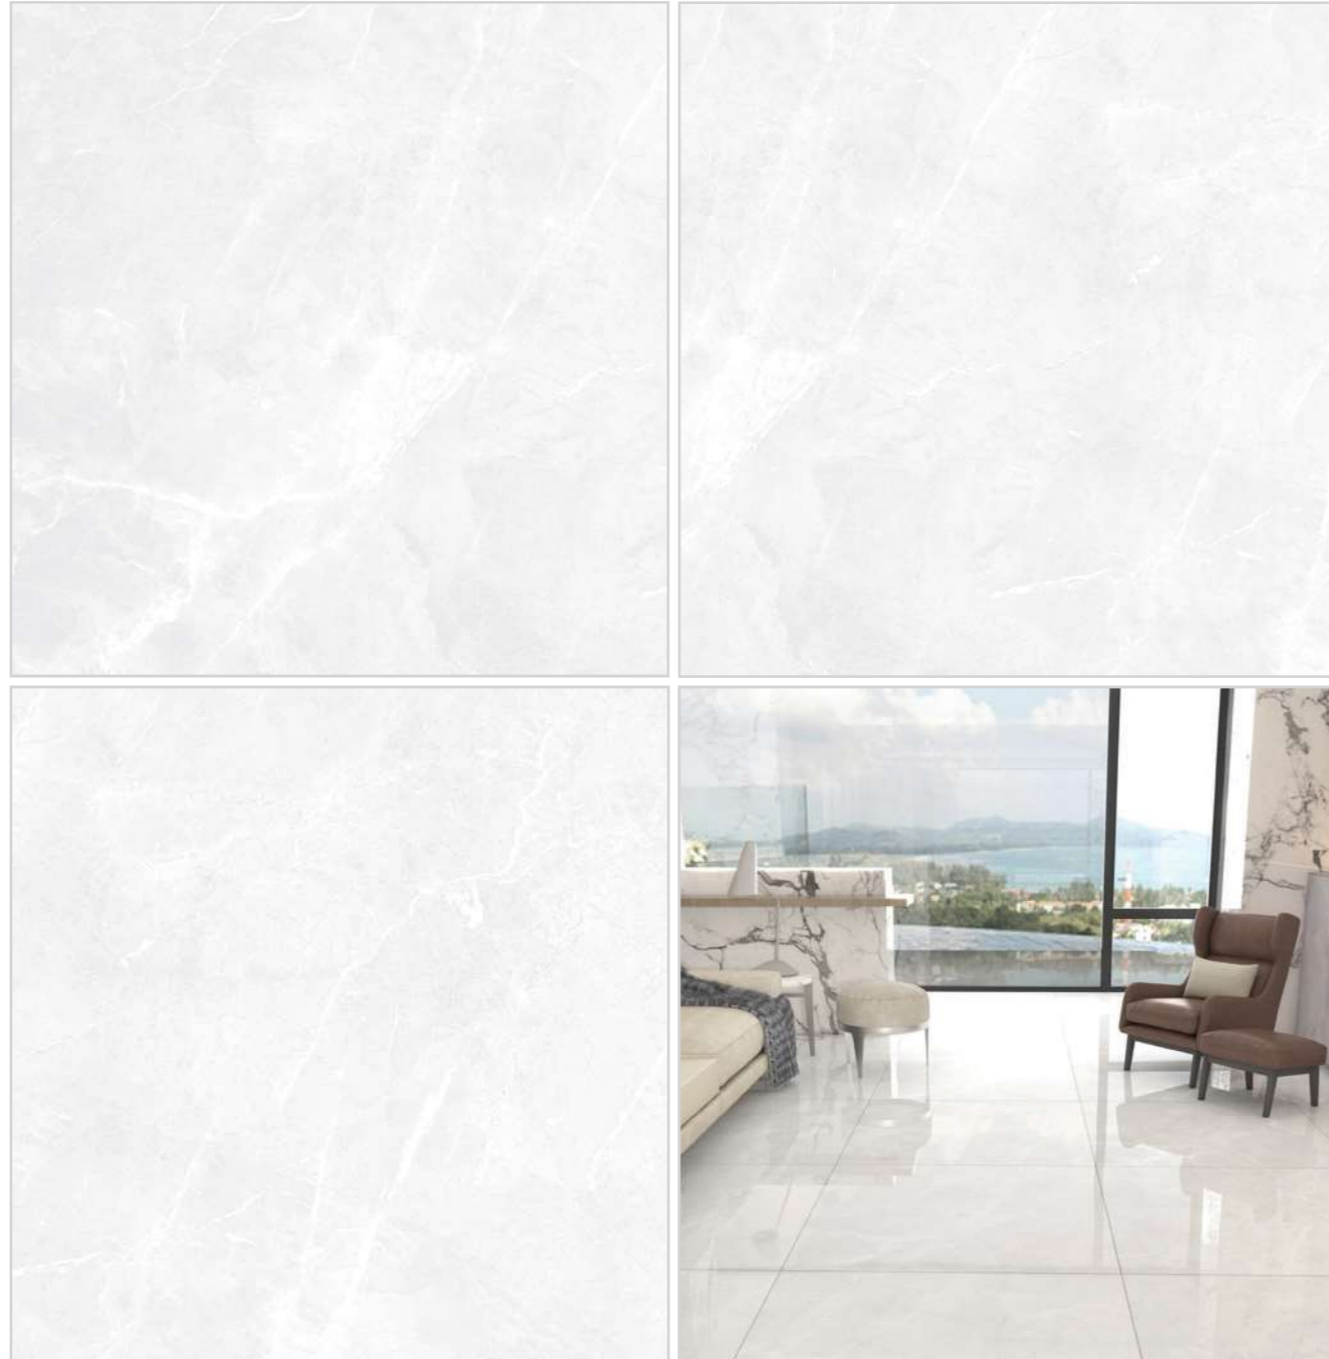

LEVANTEH - LIGHT GRAY - MATT

100x100x1.2 cm - 40"x40"x0.47"

80x80x1.1 cm - 32"x32"x0.46"

CODE: 3A11LVC1GY3DXM

NOBOOK

COLOR: BONY
POLISHED
3 FACE
1 COLOR

NOBOOK - BONY - POLISHED
100x100x1.2 cm - 40"x40"x0.47"
80x80x1.1 cm - 32"x32"x0.46"