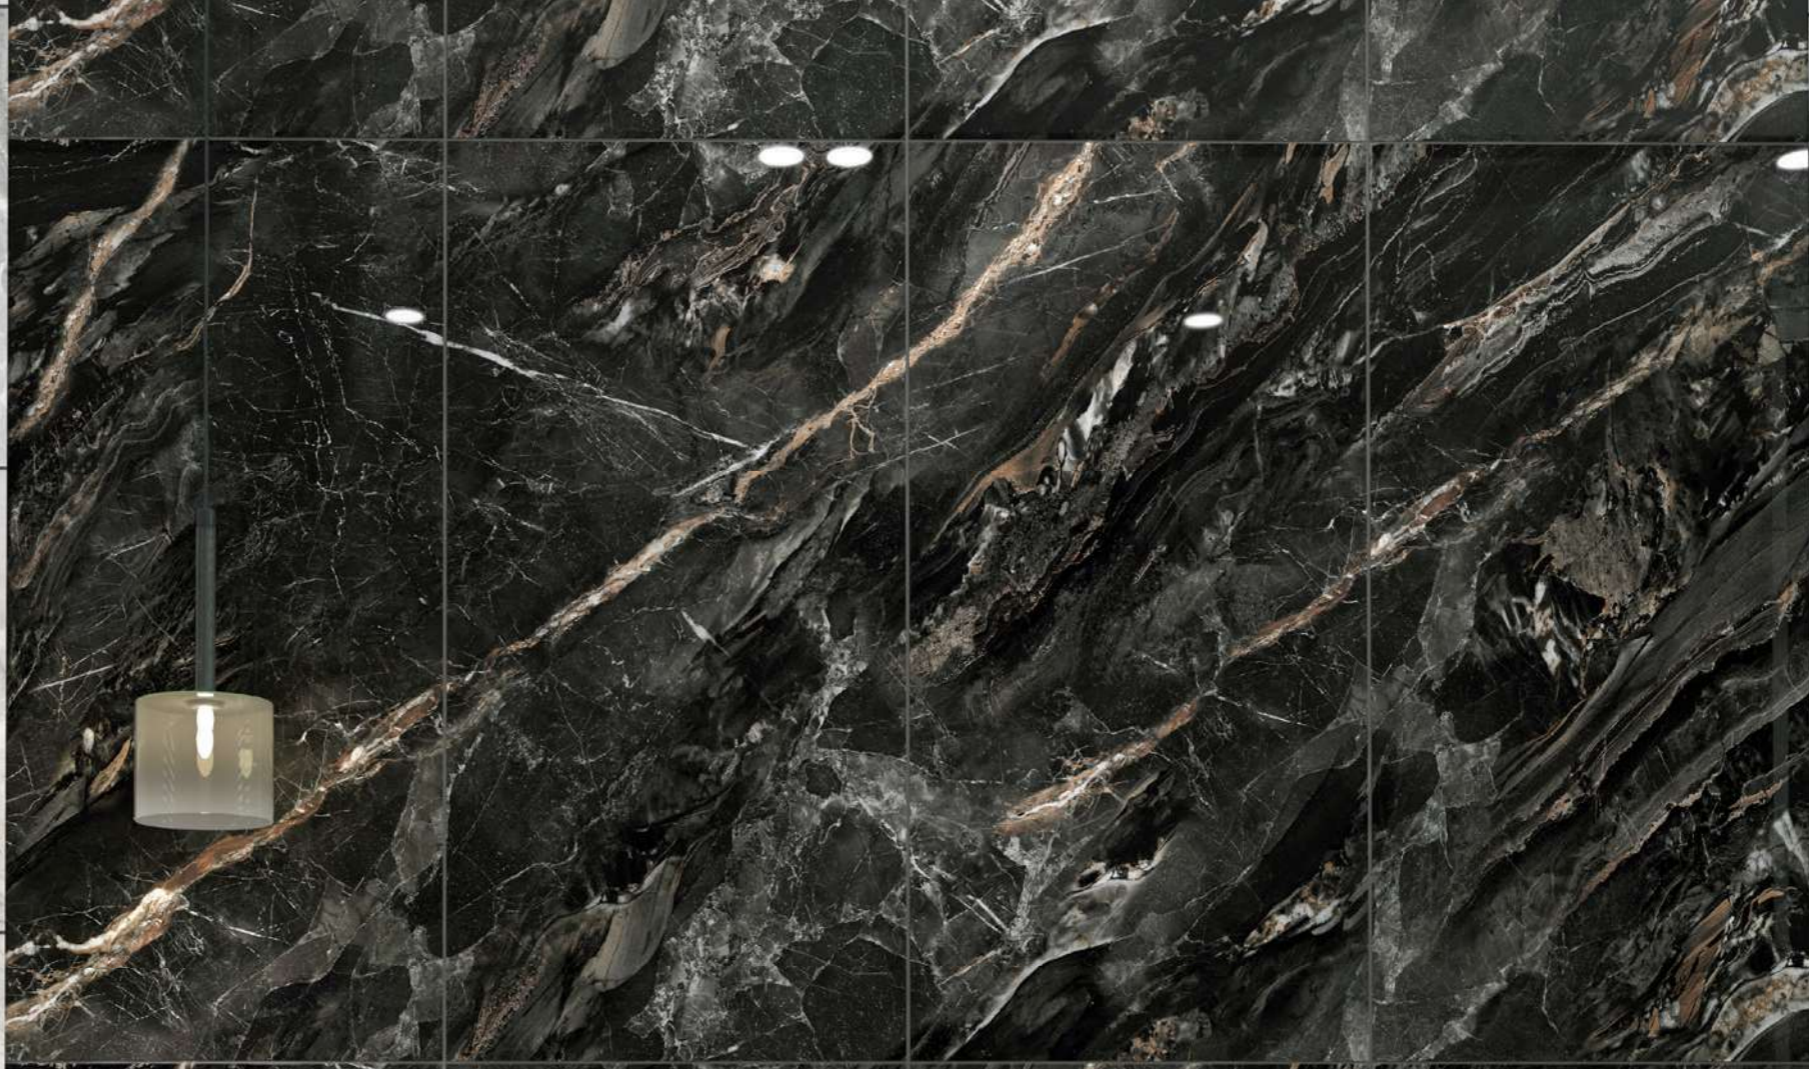

PATRIS

LIGHT GRAY / BLACK POLISHED.rect 60x120x9.5 cm 24"x47"x0.37"