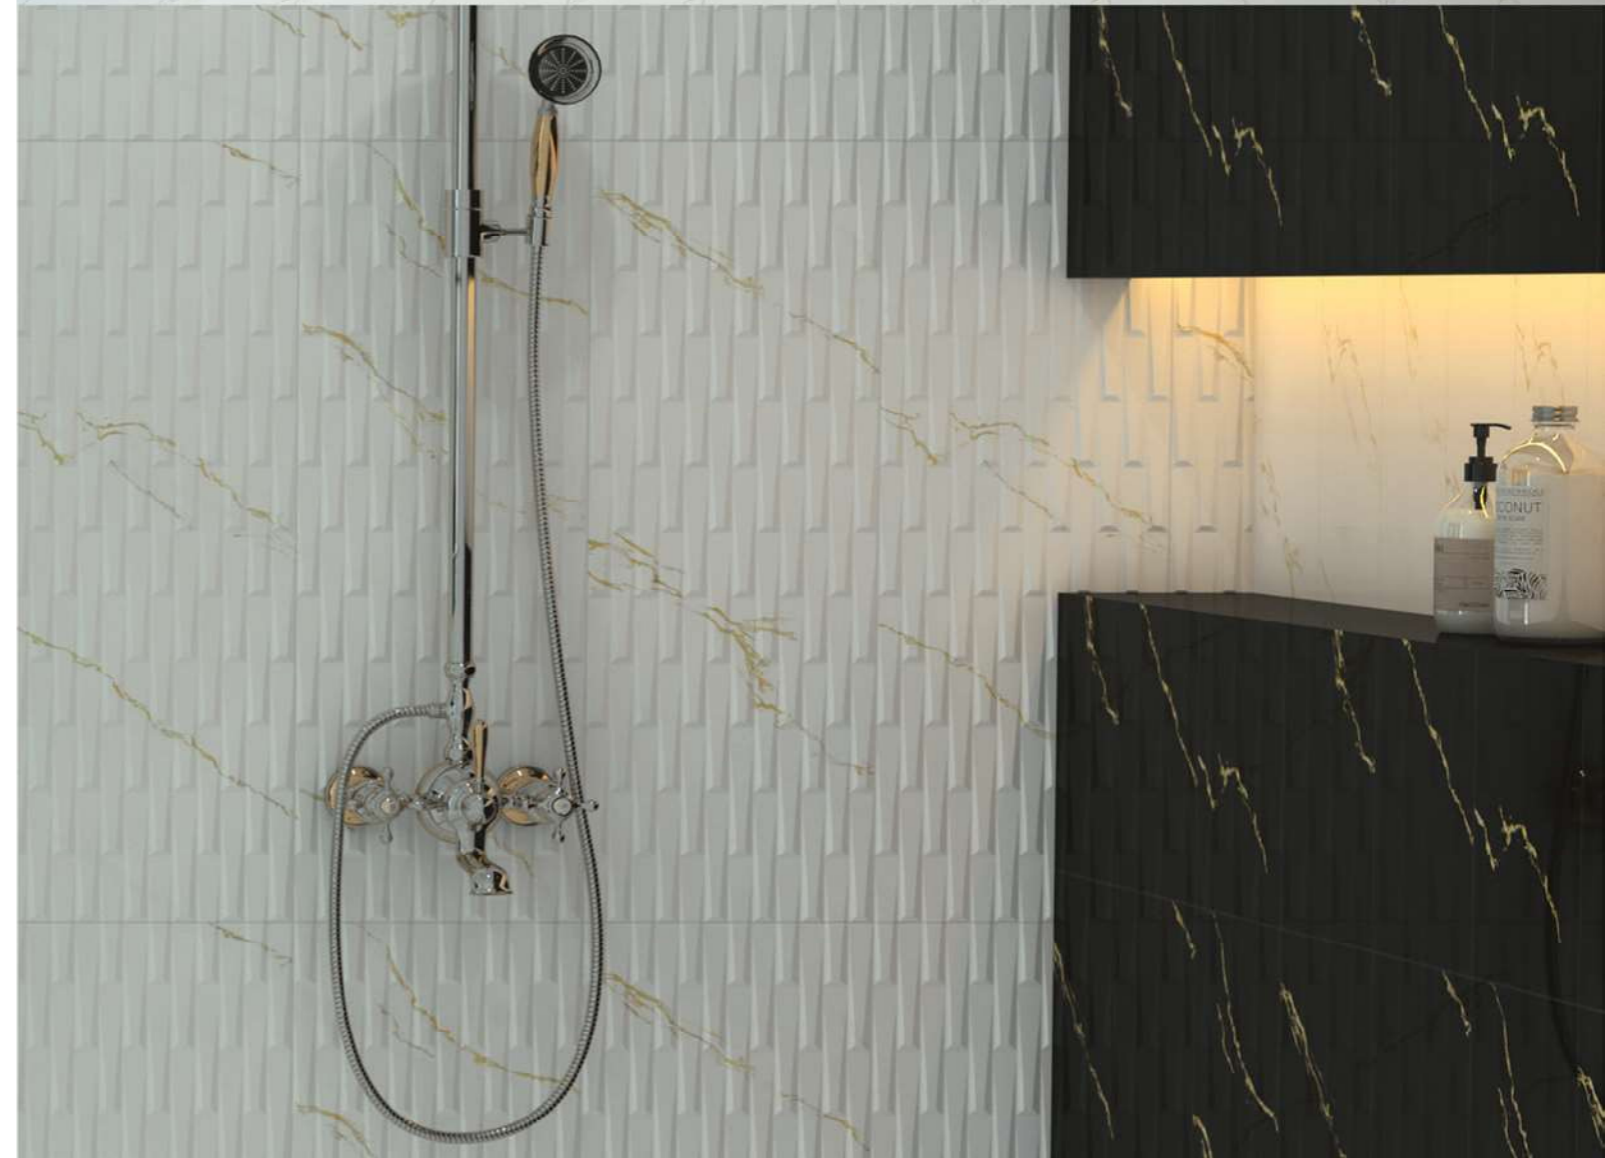

AMOS - WHITE - GLOSSY
STRUCTURE - DECOR

CODE: 1A39AOB1WT1DRG

AMOS - WHITE - GLOSSY
STRUCTURE - DECOR

CODE: 1A39AOB1WT1DRG

LIMERNS

COLOR: LIGHT GRAY/DARK GRAY

MATT

6 FACE