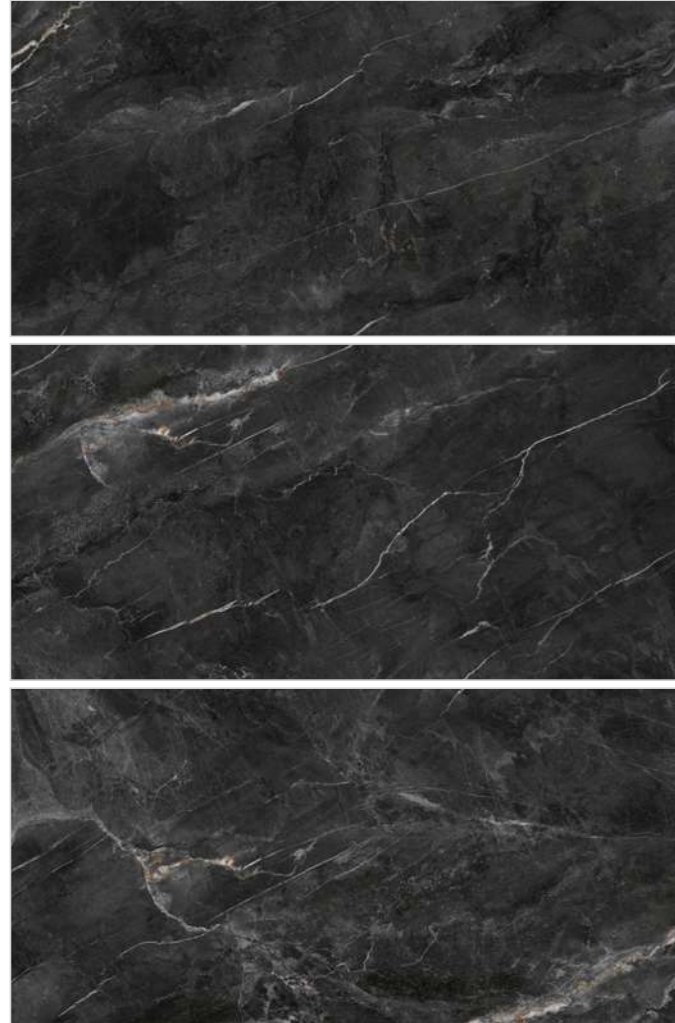

CODE: 3A62PLV2BL3DPN

POLPIS - WHITE - POLISHED

CODE: 3A62PLV1WT3DPN

**New
Design**

VICTORY

BLACK / GOLD / WHITE

POLISHED.rect

60x120x9.5 cm 24"x47"x0.37"