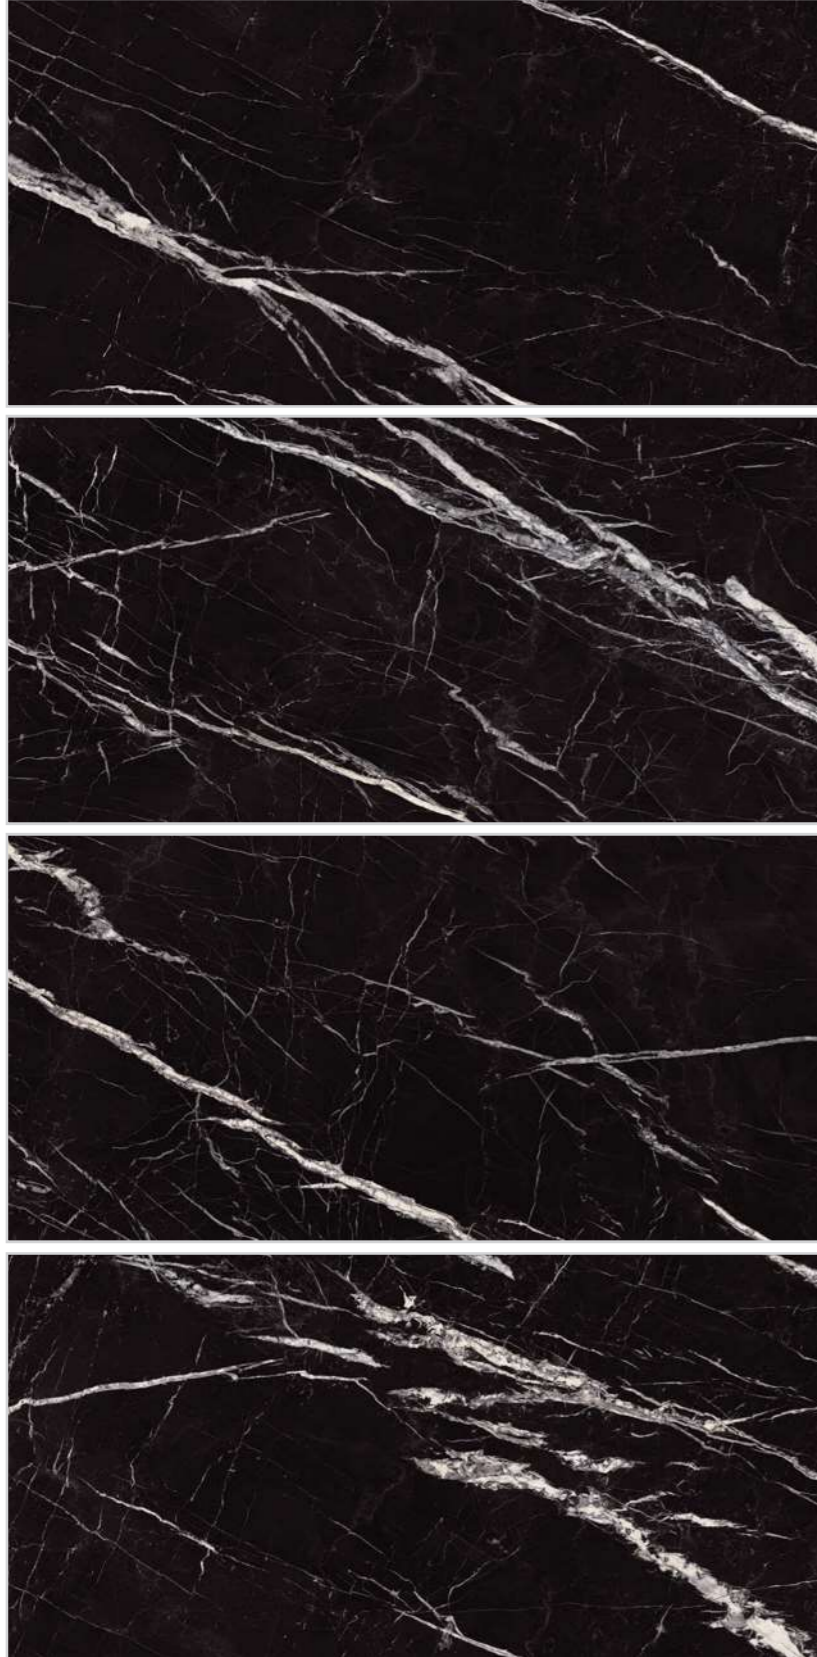

MARQUINA

COLOR: BLACK
POLISHED
4 FACE
1 COLOR

MARQUINA - BLACK - POLISHED
60x120x9.5 cm 24"x47"x0.37"