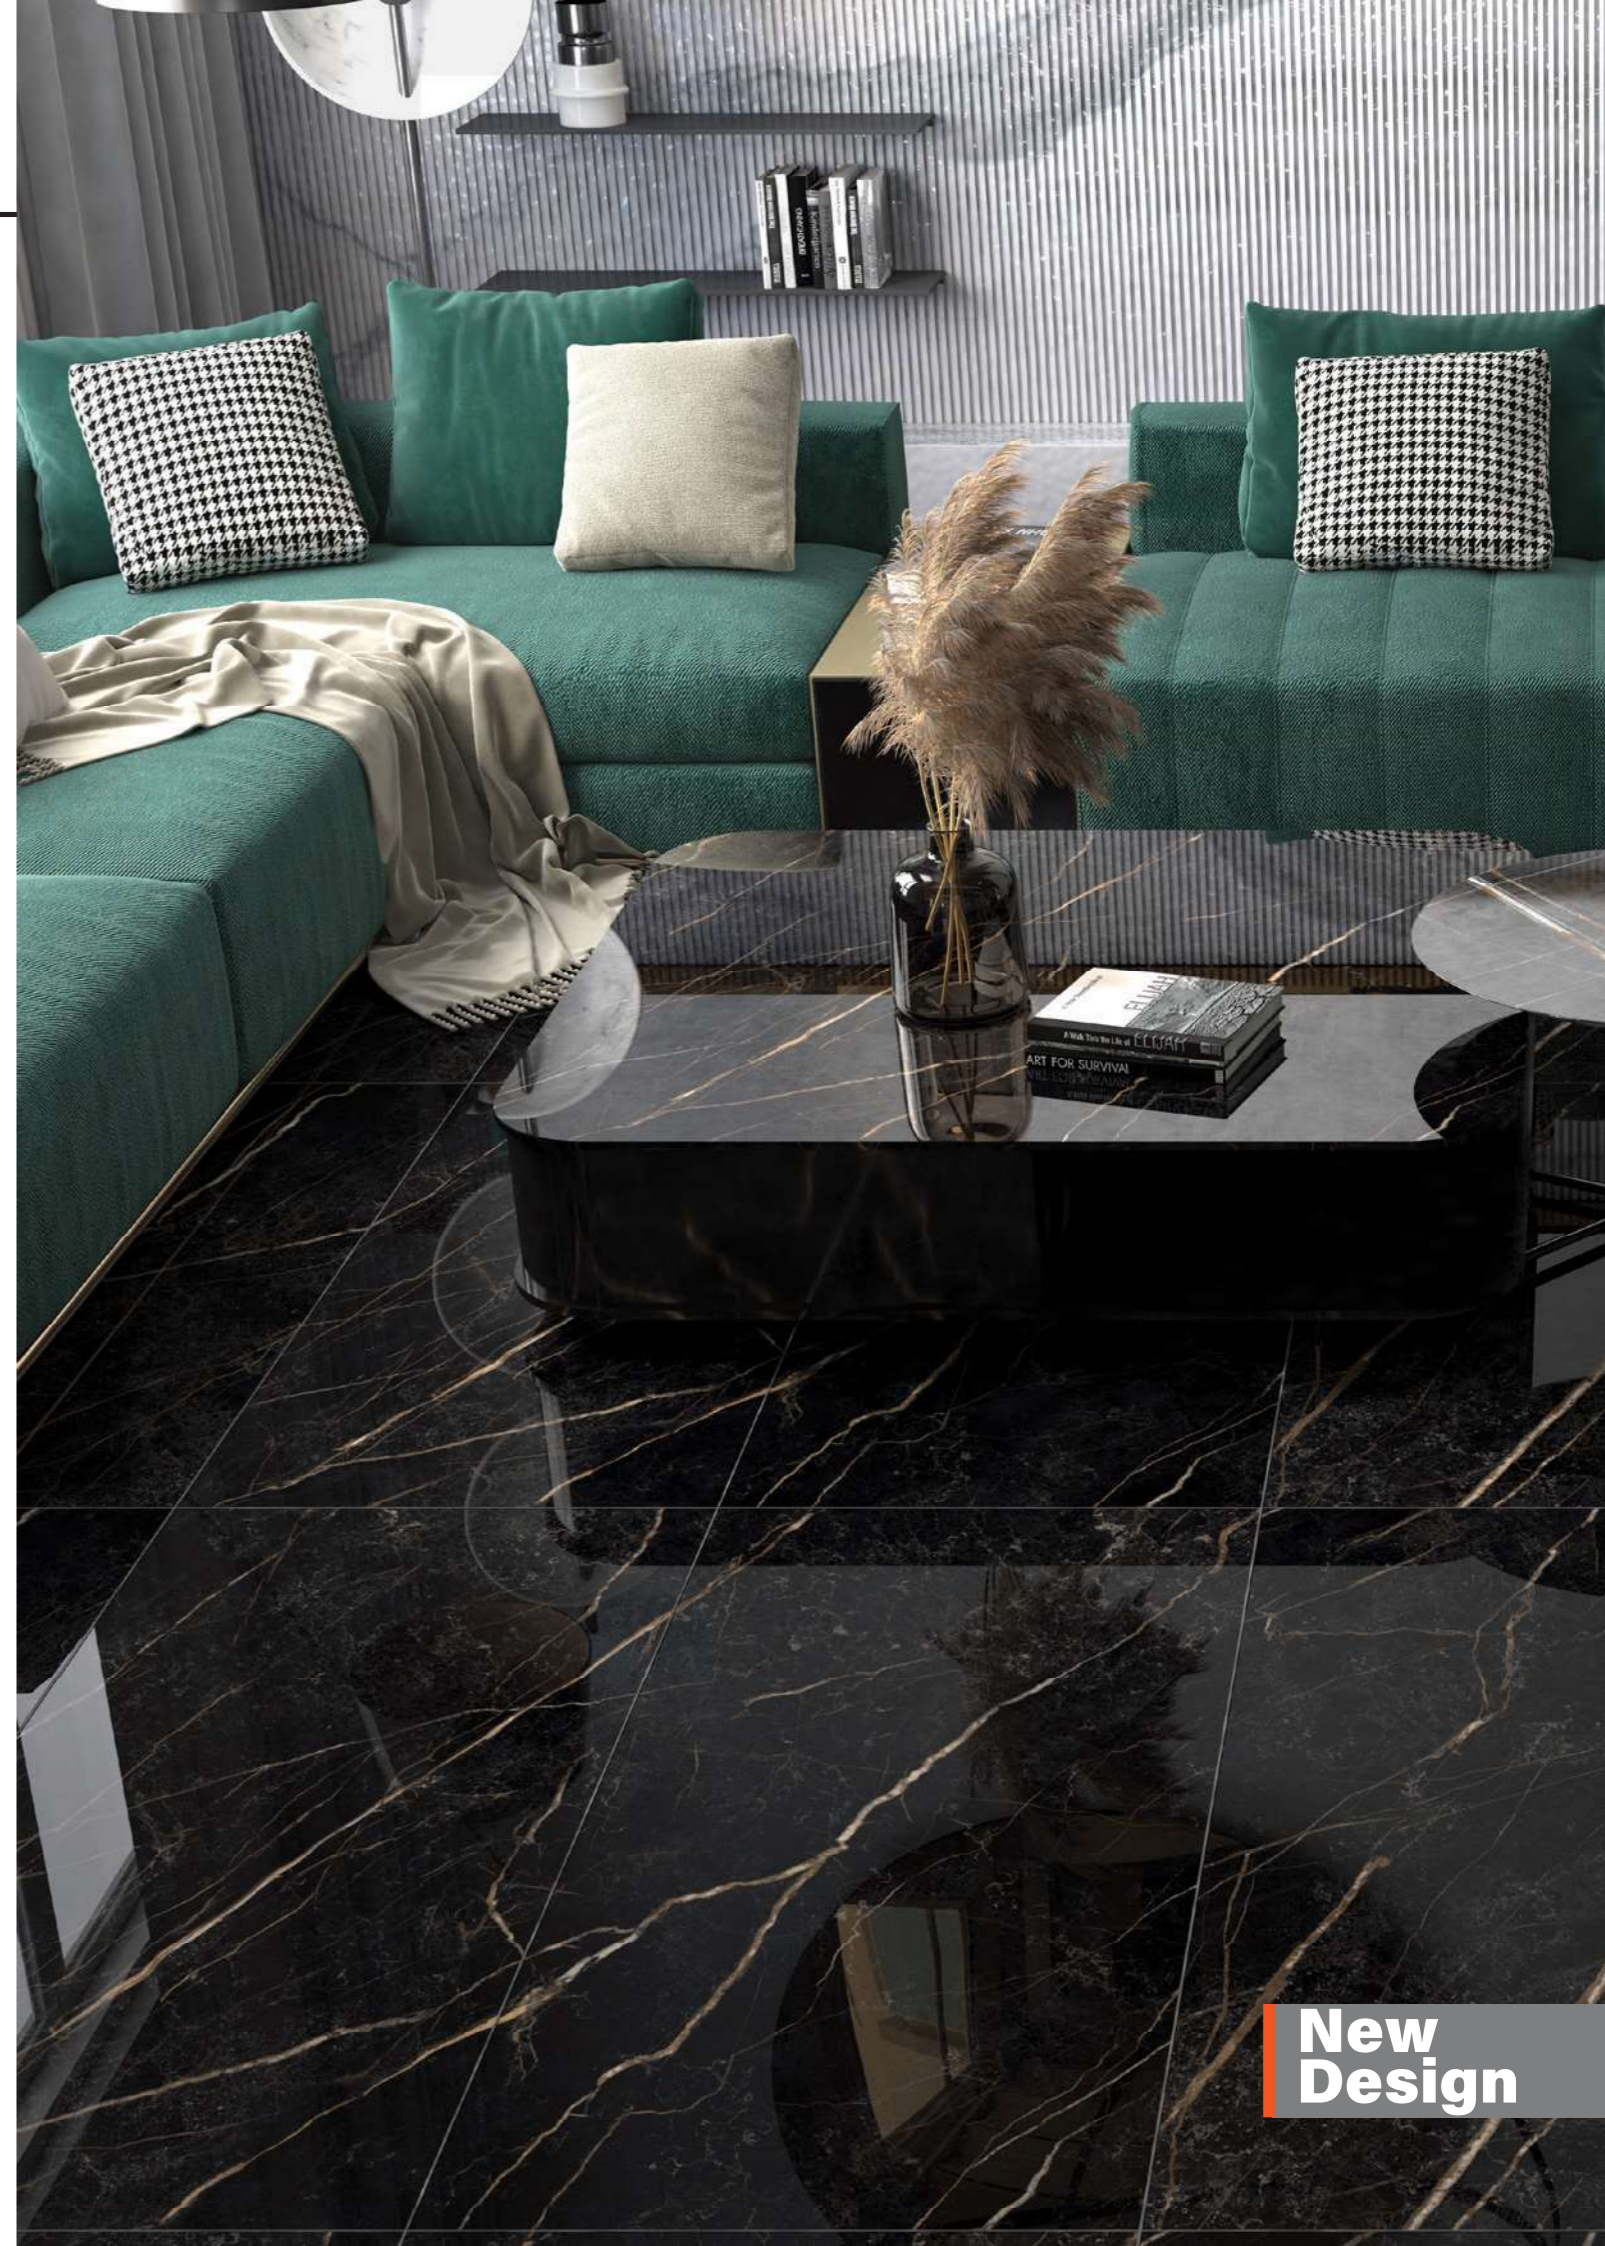

New Design

LUSSO

COLOR: BLACK / LIGHT GRAY

POLISHED

4 FACE

2 COLOR

LUSSO - BLACK - POLISHED

60x120x9.5 cm 24"x47"x0.37"