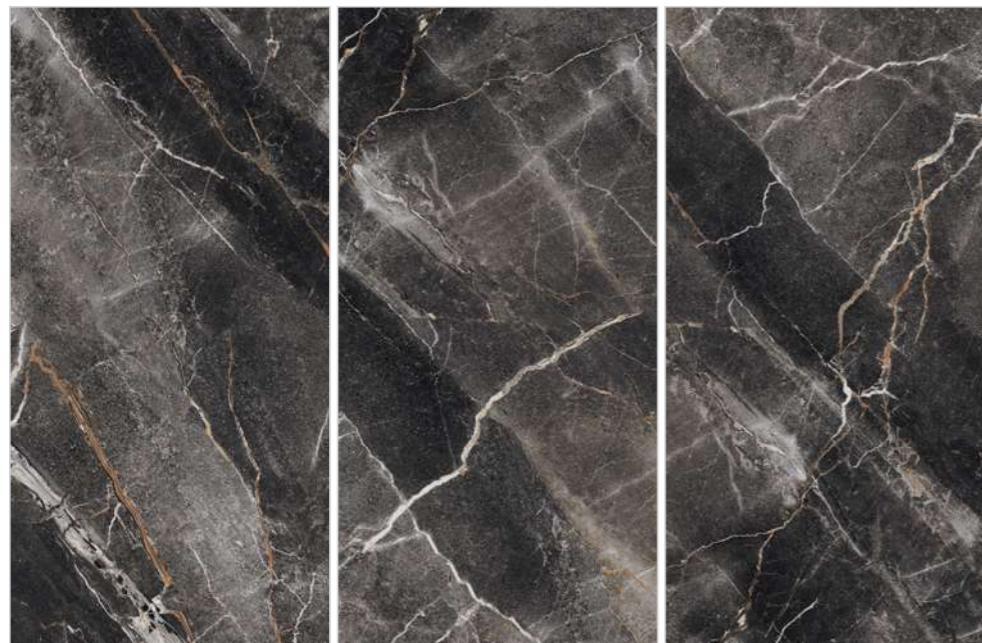

CANYON

COLOR: BLACK / LIGHT GRAY

POLISHED / MATT

3 FACE

2 COLOR

CANYON - BLACK - POLISHED / MATT
60x120x9.5 cm 24"x47"x0.37"