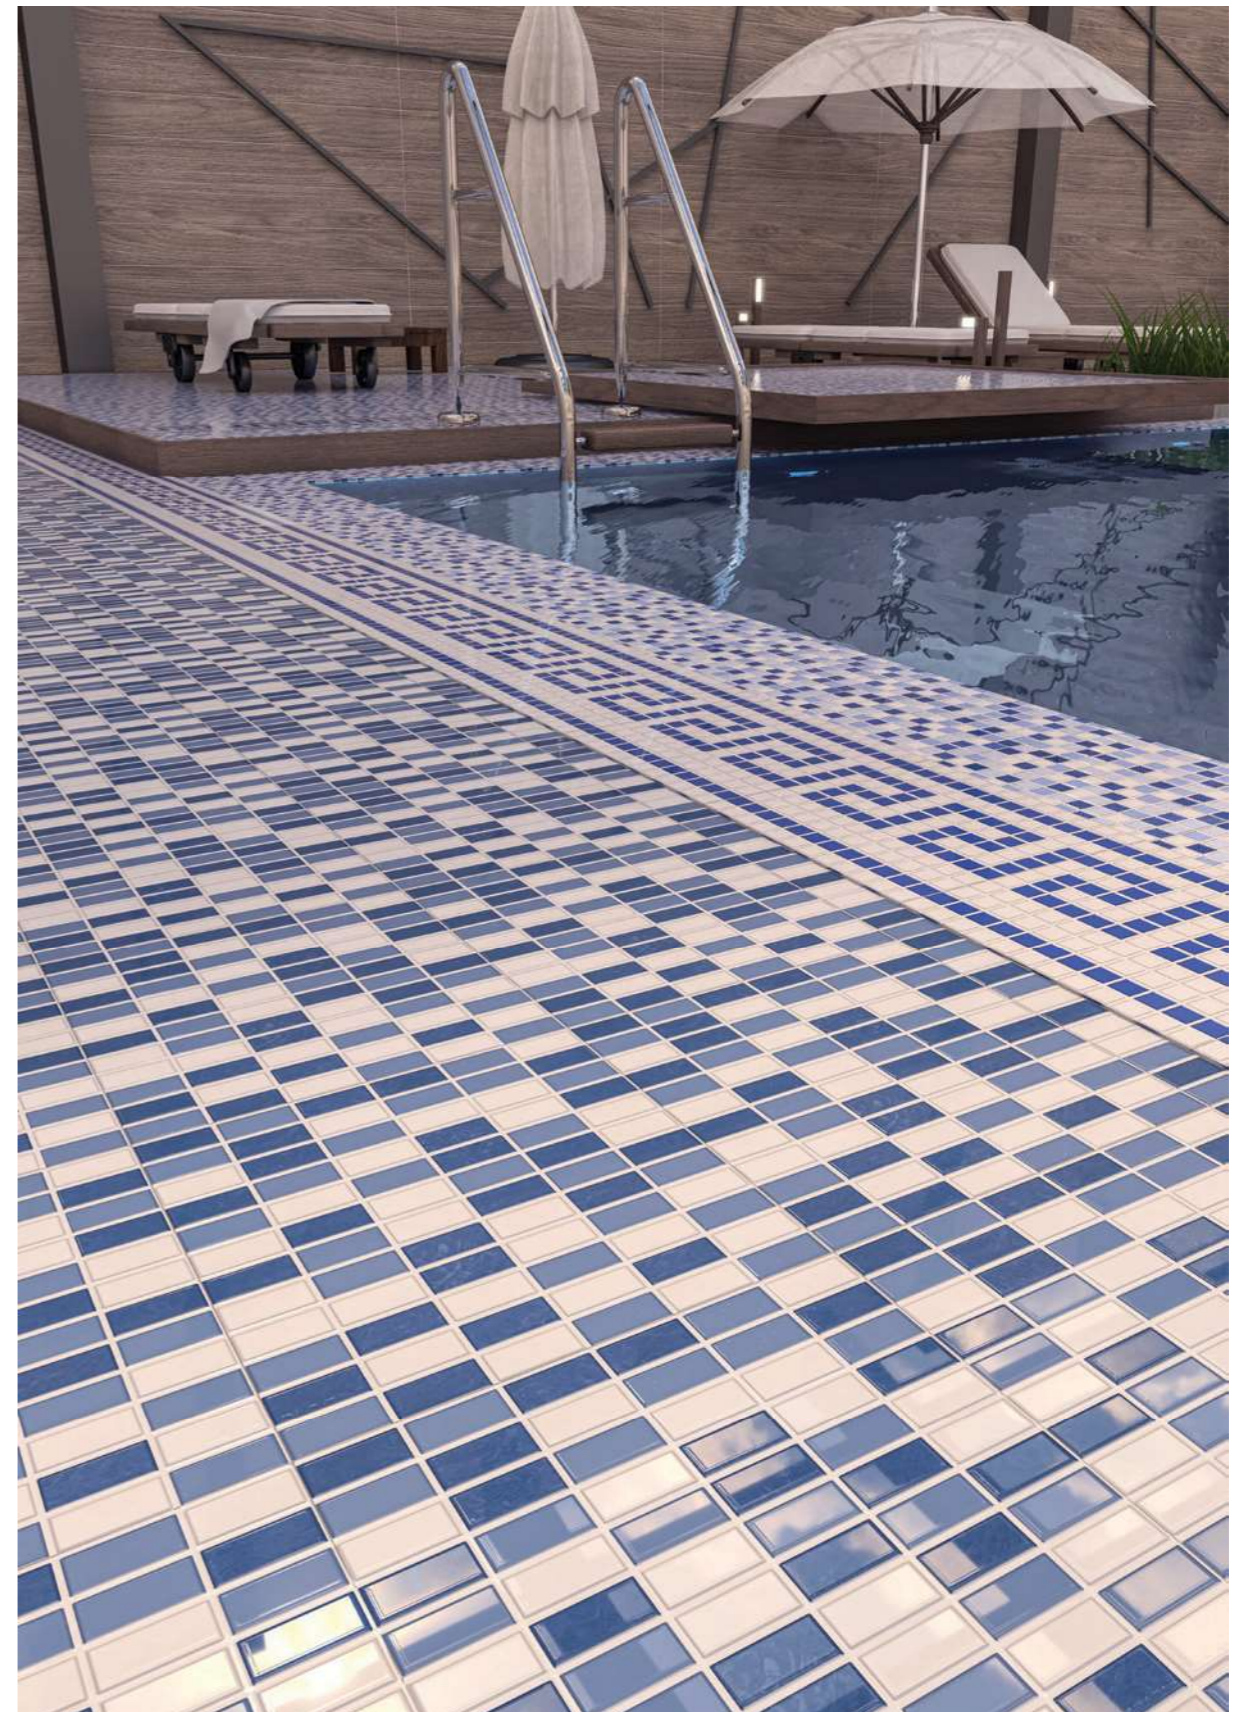

POOL TILE / GLOSSY

2 FACE

2 COLOR

FIDELMA - LIGHT BLUE - GLOSSY
30x30x0.8 cm 12-"x12"x0.31"

CODE: 2A34FDA1BL2DRG

FIDELMA - DARK BLUE - GLOSSY
30x30x0.8 cm 12-"x12"x0.31"

CODE: 2A34FDA3BL2DRG

ROBIKA