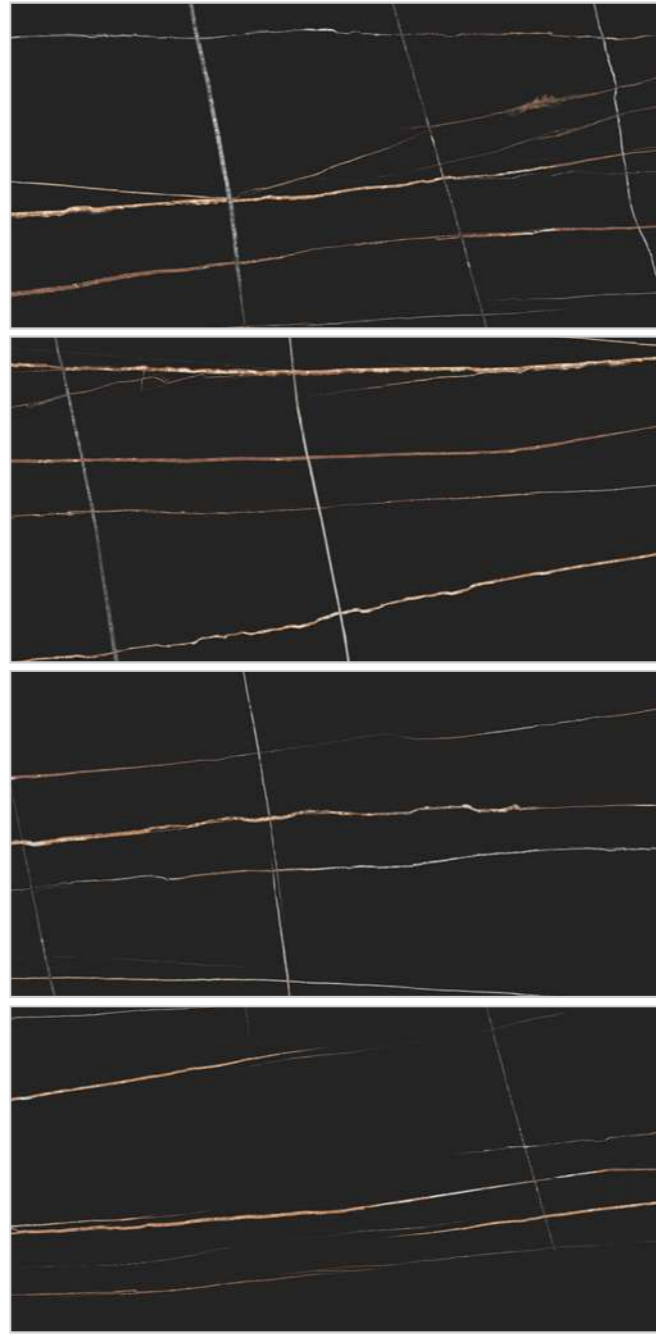

KIARA

COLOR: BLACK / WHITE
POLISHED
4 FACE
2 COLOR

KIARA - WHITE - POLISHED
60x120x9.5 cm 24"x47"x0.37"

CODE: 3A62KRI1WT3DPN

KIARA - BLACK - POLISHED

CODE: 3A62KRI3BK3DPN

DARIAN

COLOR: BLACK / WHITE
POLISHED
4 FACE
2 COLOR

DARIAN - BLACK - POLISHED
60x120x9.5 cm 24"x47"x0.37"

CODE: 3A62DNI3BK3DPN

DARIAN - WHITE - POLISHED

CODE: 3A62DNI1WT3DPN