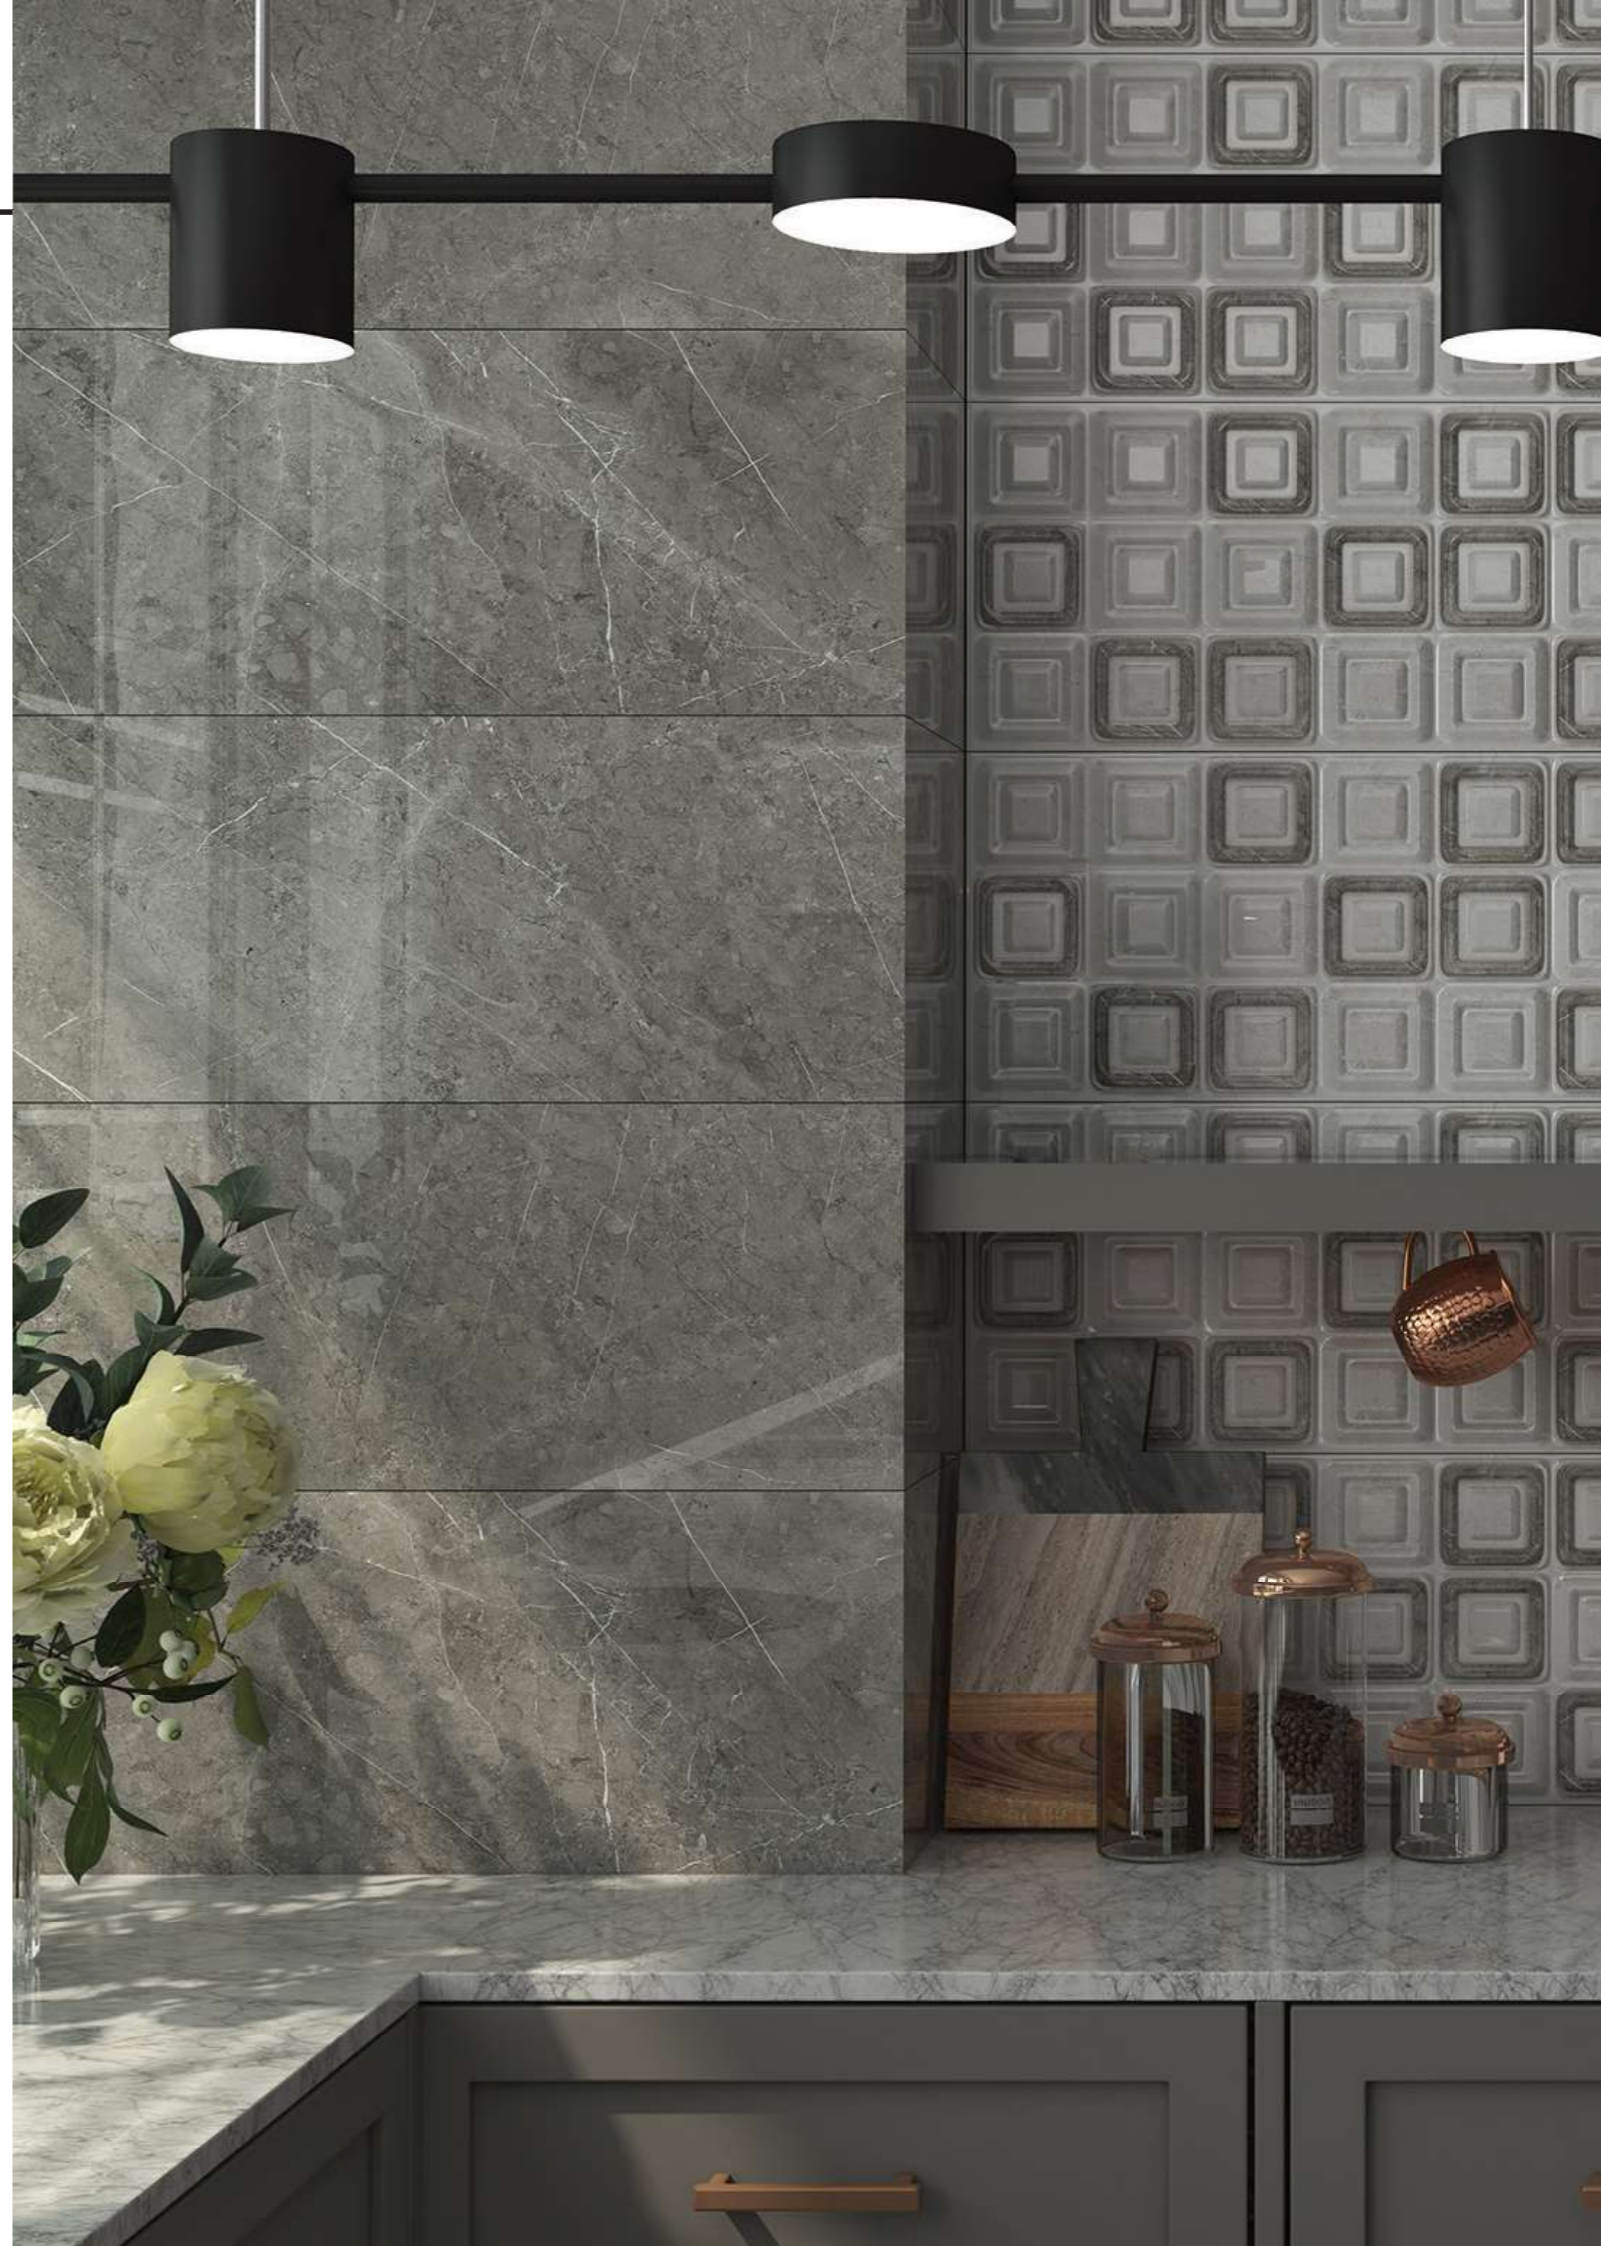

NOVABELL

COLOR: DARK GRAY / LIGHT GRAY / CREAM

GLOSSY

3 FACE

3 COLOR

NOVABELL - LIGHTGRAY - GLOSSY

30x90x1.1 cm 12"x36"x0.45"

CODE:1A39NVB1GY1DRG

NOVABELL - DARK GRAY - GLOSSY

CODE:1A39NVB3GY1DRG

NOVABELL - CREAM - GLOSSY

CODE:1A38NVB2CR1DRG

NOVABELL - GLOSSY
STRUCTURE - DECOR

CODE:1A38NBA2GY1DRG

CODE:1A38NBA2CR1DRG