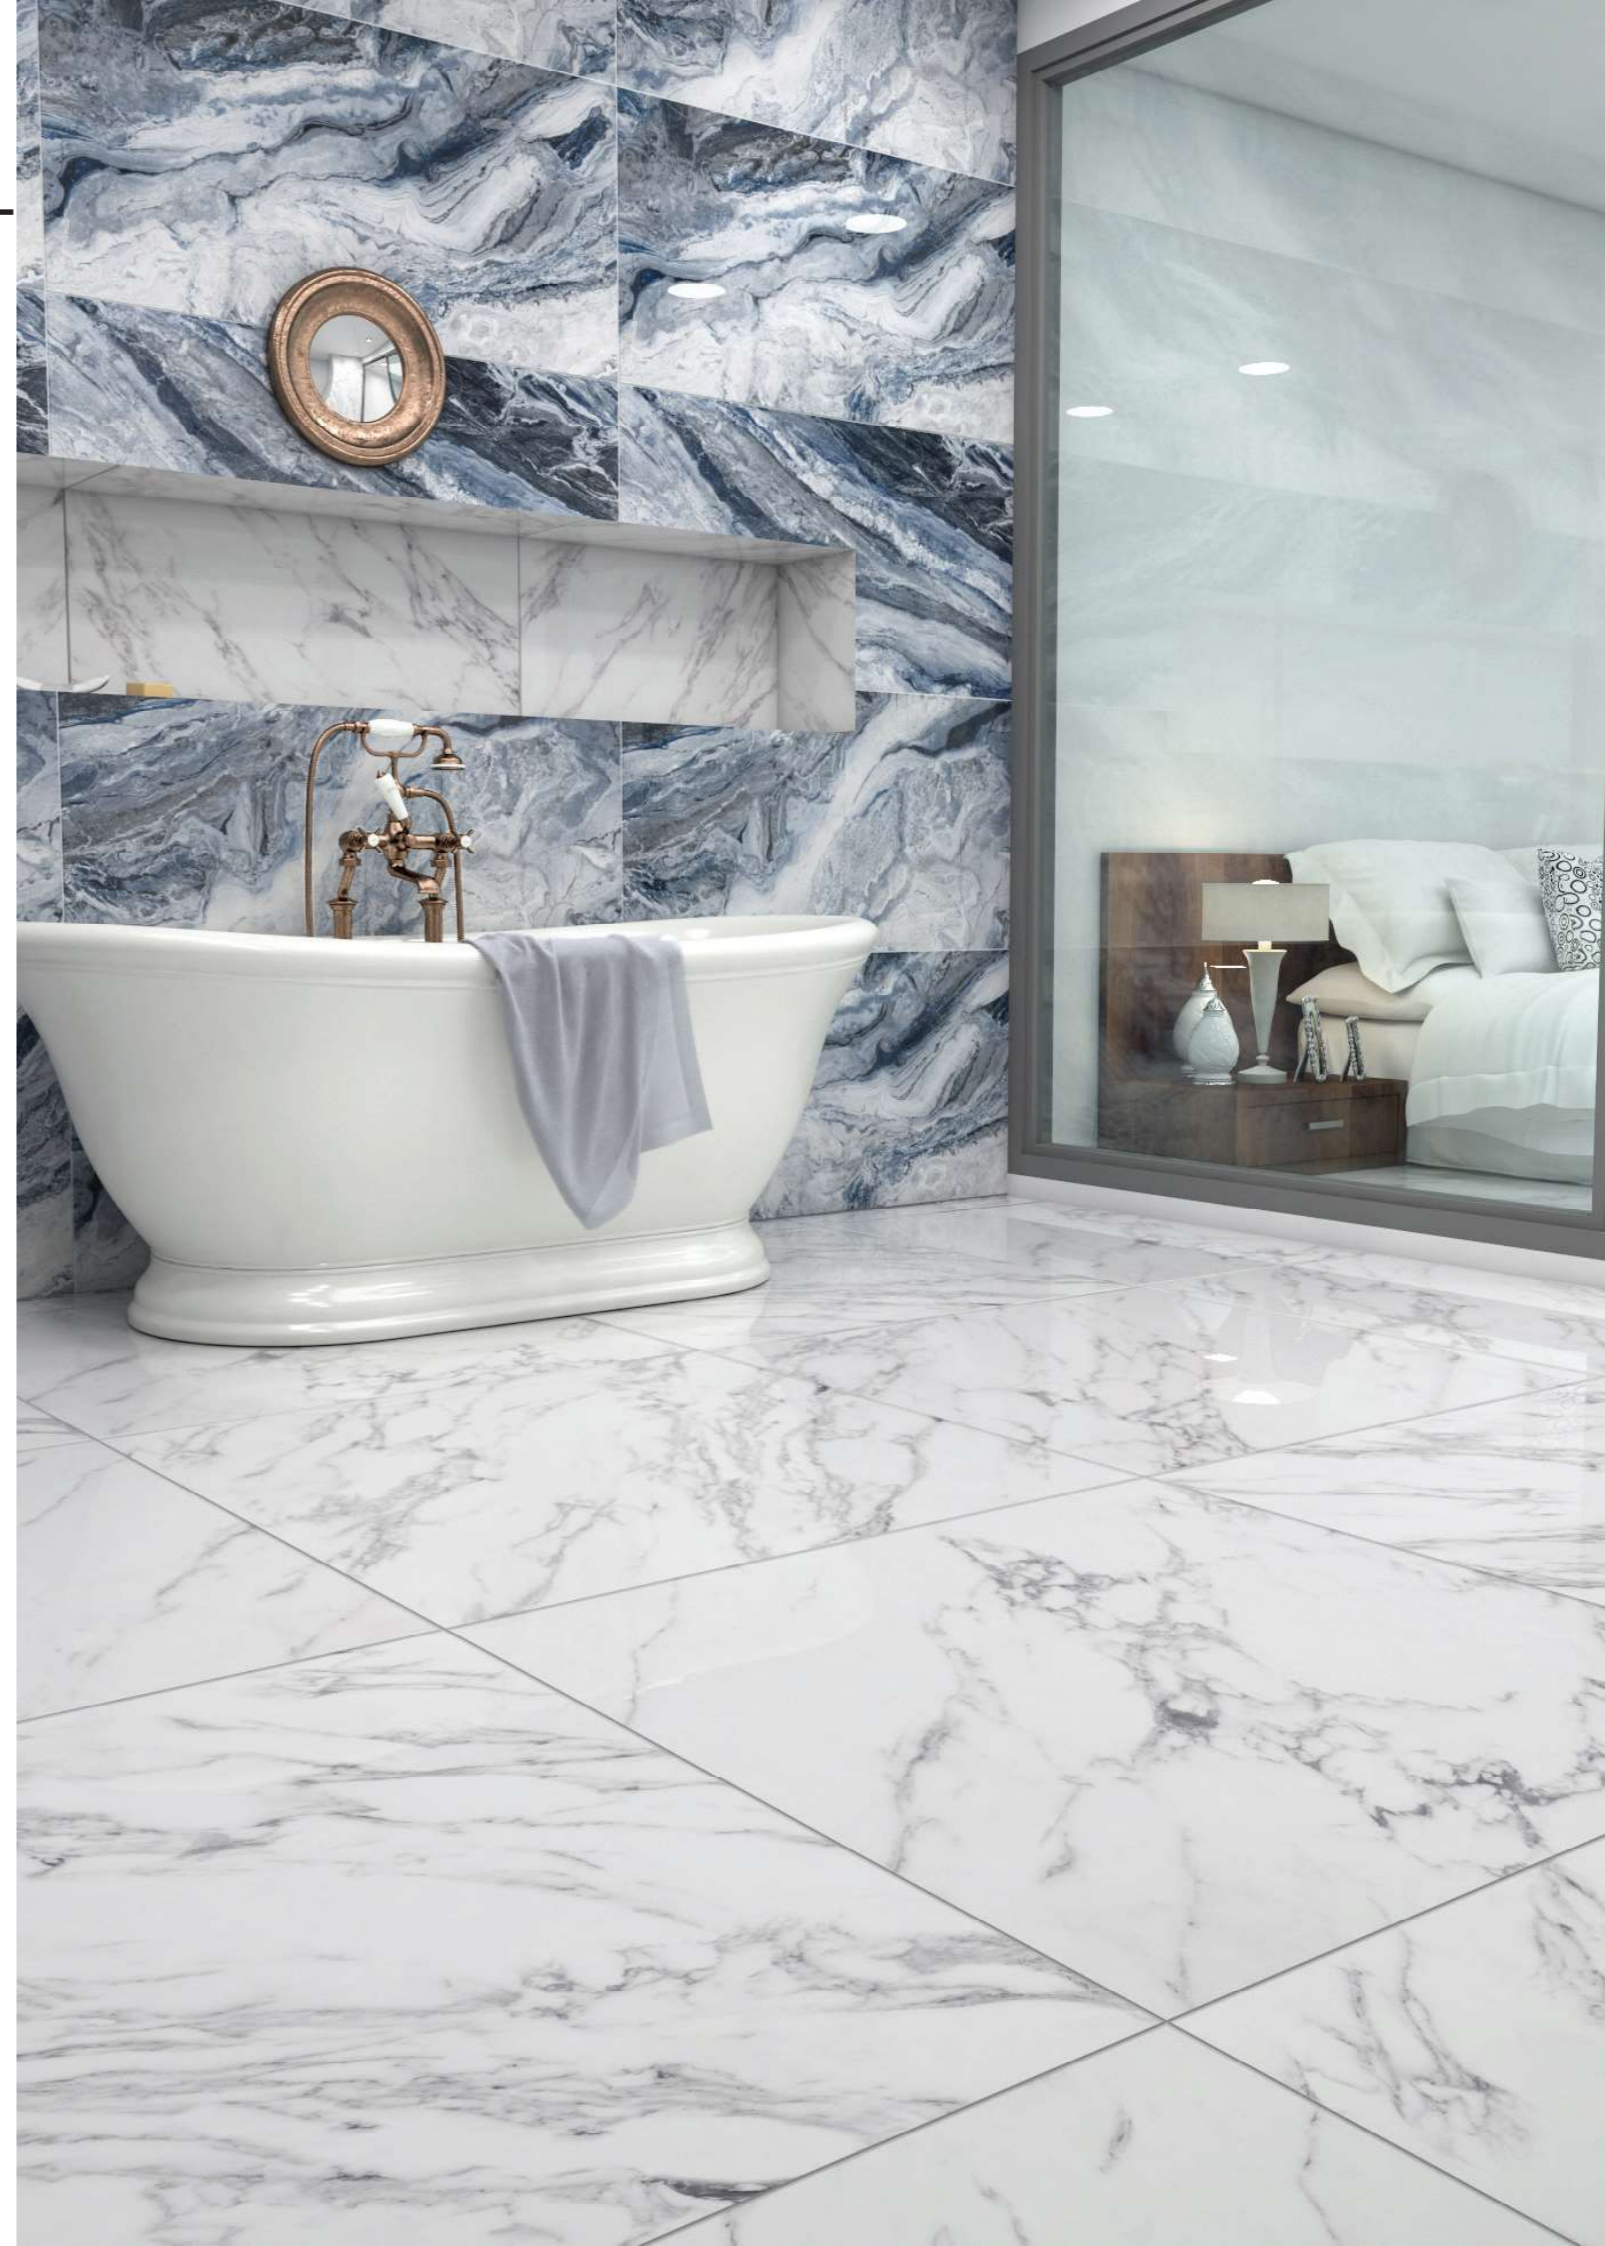

GANDIA

COLOR: WHITE

POLISHED

3 FACE

1 COLOR

GANDIA - WHITE - POLISHED

100x100x1.2 cm - 40"x40"x0.47"

80x80x1.1 cm - 32"x32"x0.46"