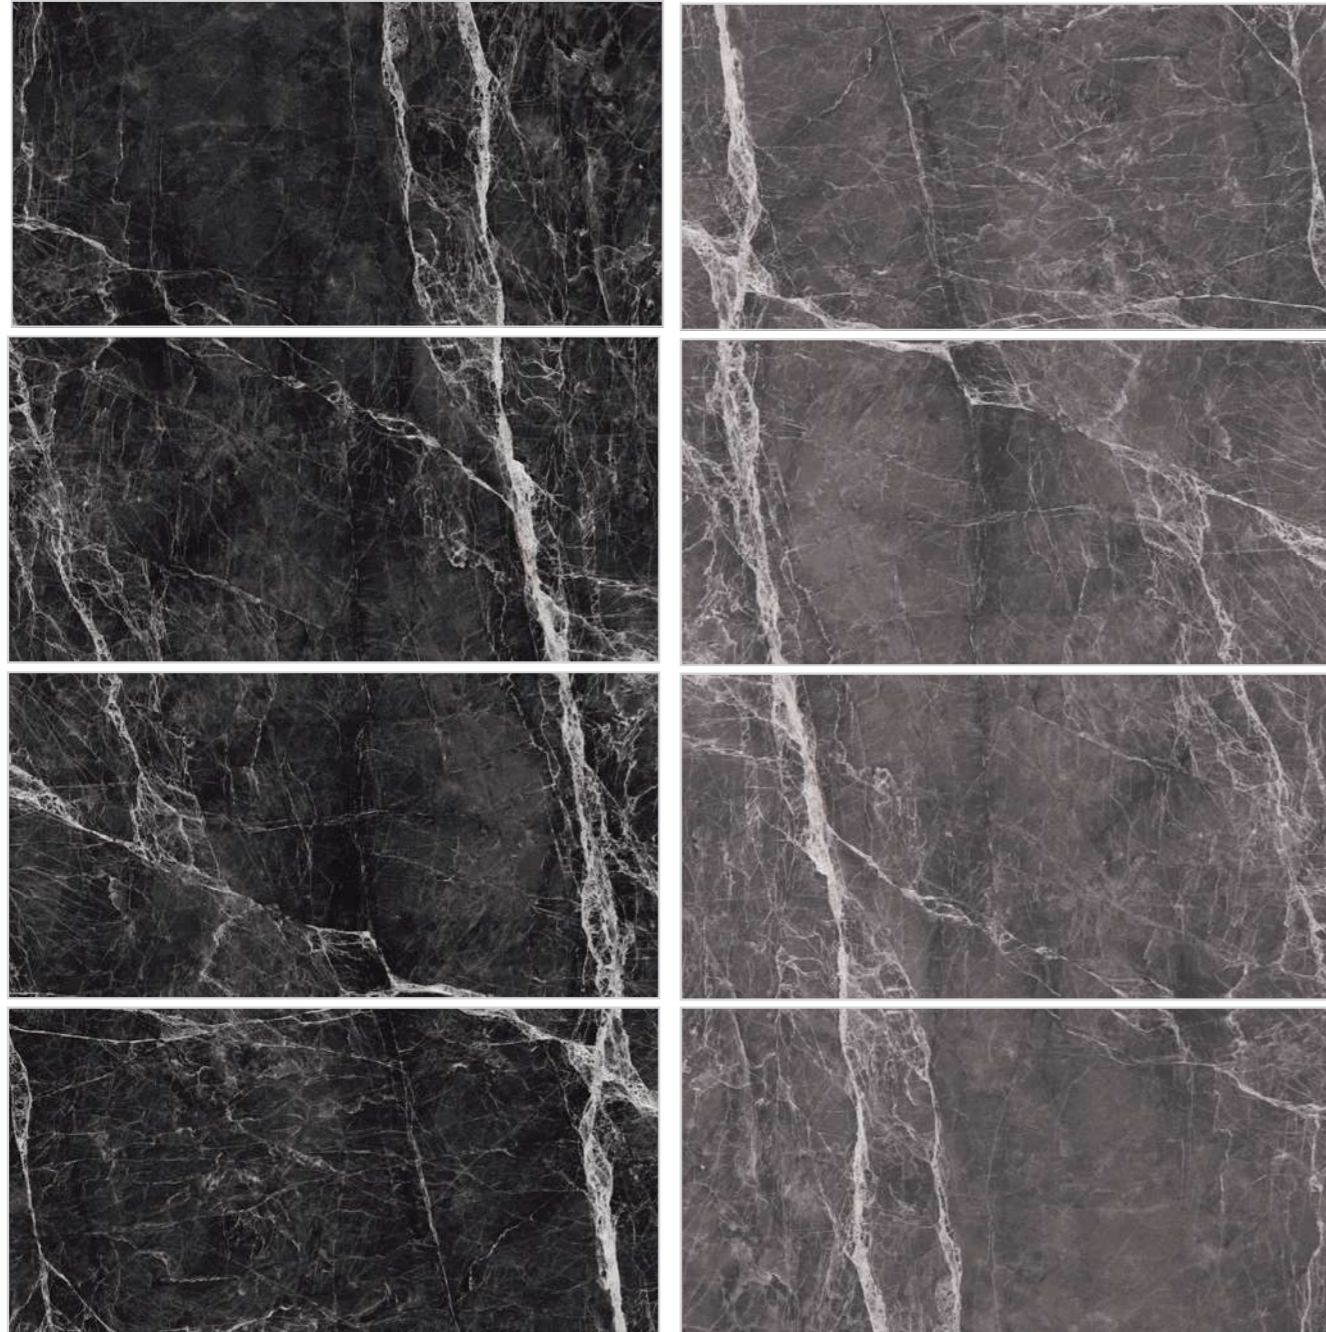

GRAYSTONE

COLOR: BLACK / DARK GRAY

POLISHED

4 FACE

2 COLOR

GRAYSTONE - BLACK - POLISHED
60x120x9.5 cm 24"x47"x0.37"

GRAYSTONE - DARK GRAY - POLISHED

CODE: 3A62GRO3BK3DPN

CODE: 3A62GRO3GY3DPN

SMOKEY

COLOR: DARK GRAY / LIGHT GRAY

POLISHED

4 FACE

2 COLOR

SMOKEY - DARK GRAY - POLISHED
60x120x9.5 cm 24"x47"x0.37"

SMOKEY - LIGHT GRAY - POLISHED