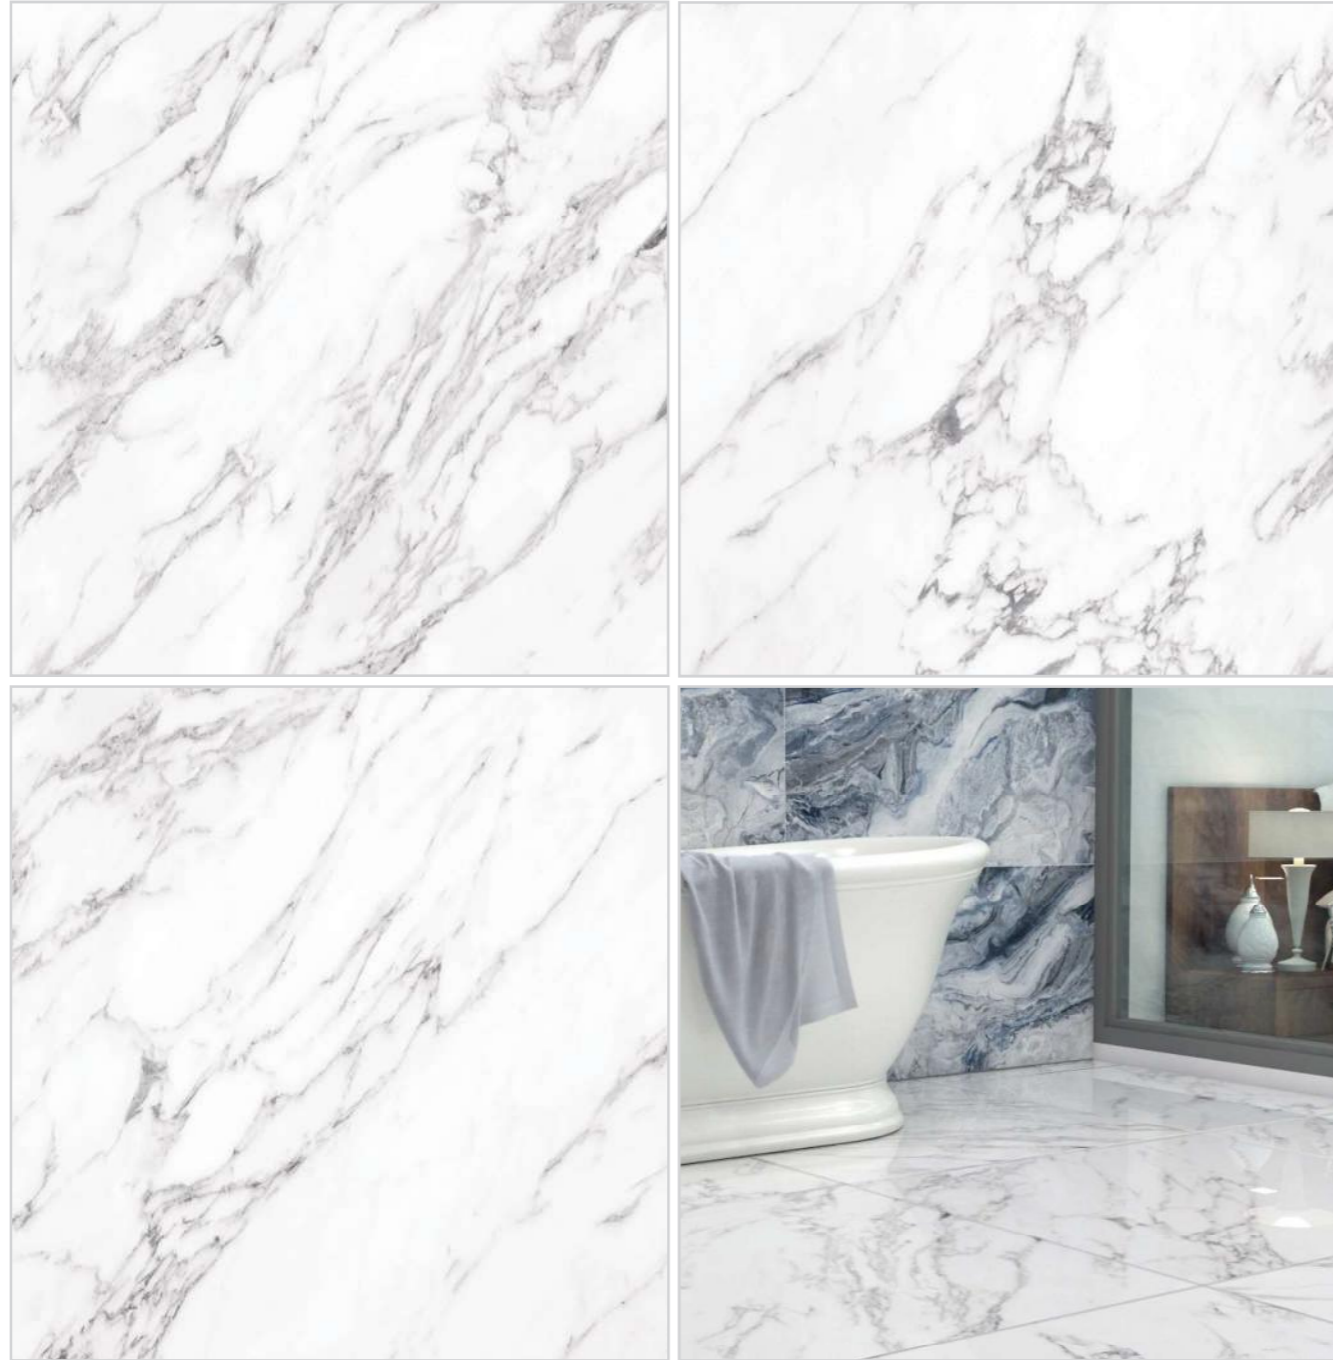

GANDIA

COLOR: WHITE

POLISHED

3 FACE

1 COLOR

GANDIA - WHITE - POLISHED

100x100x1.2 cm - 40"x40"x0.47"

80x80x1.1 cm - 32"x32"x0.46"