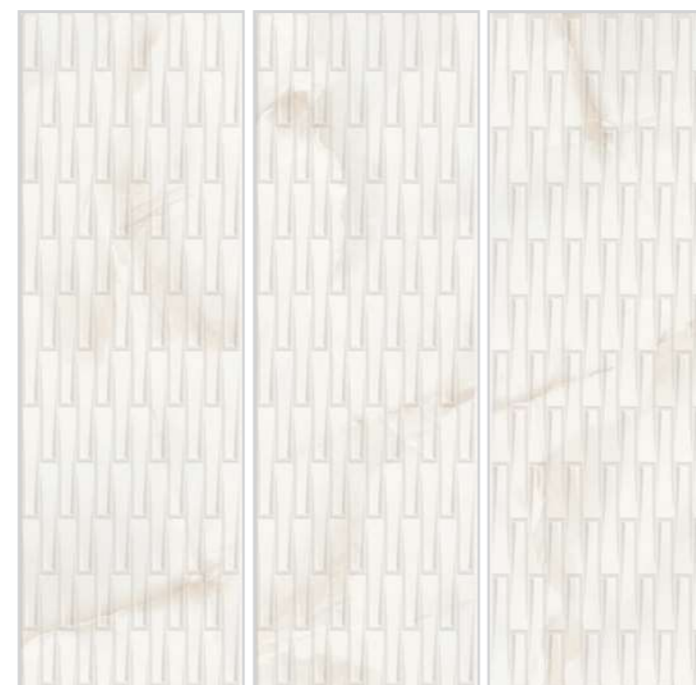

GLOSSY

3 FACE

1 COLOR

BUBBLES - BONY - GLOSSY

30x90x1.1 cm 12"x36"x0.45"

CODE: 1A39BBL1BN1DRG

BUBBLES - BONY - GLOSSY

STRUCTURE - DECOR