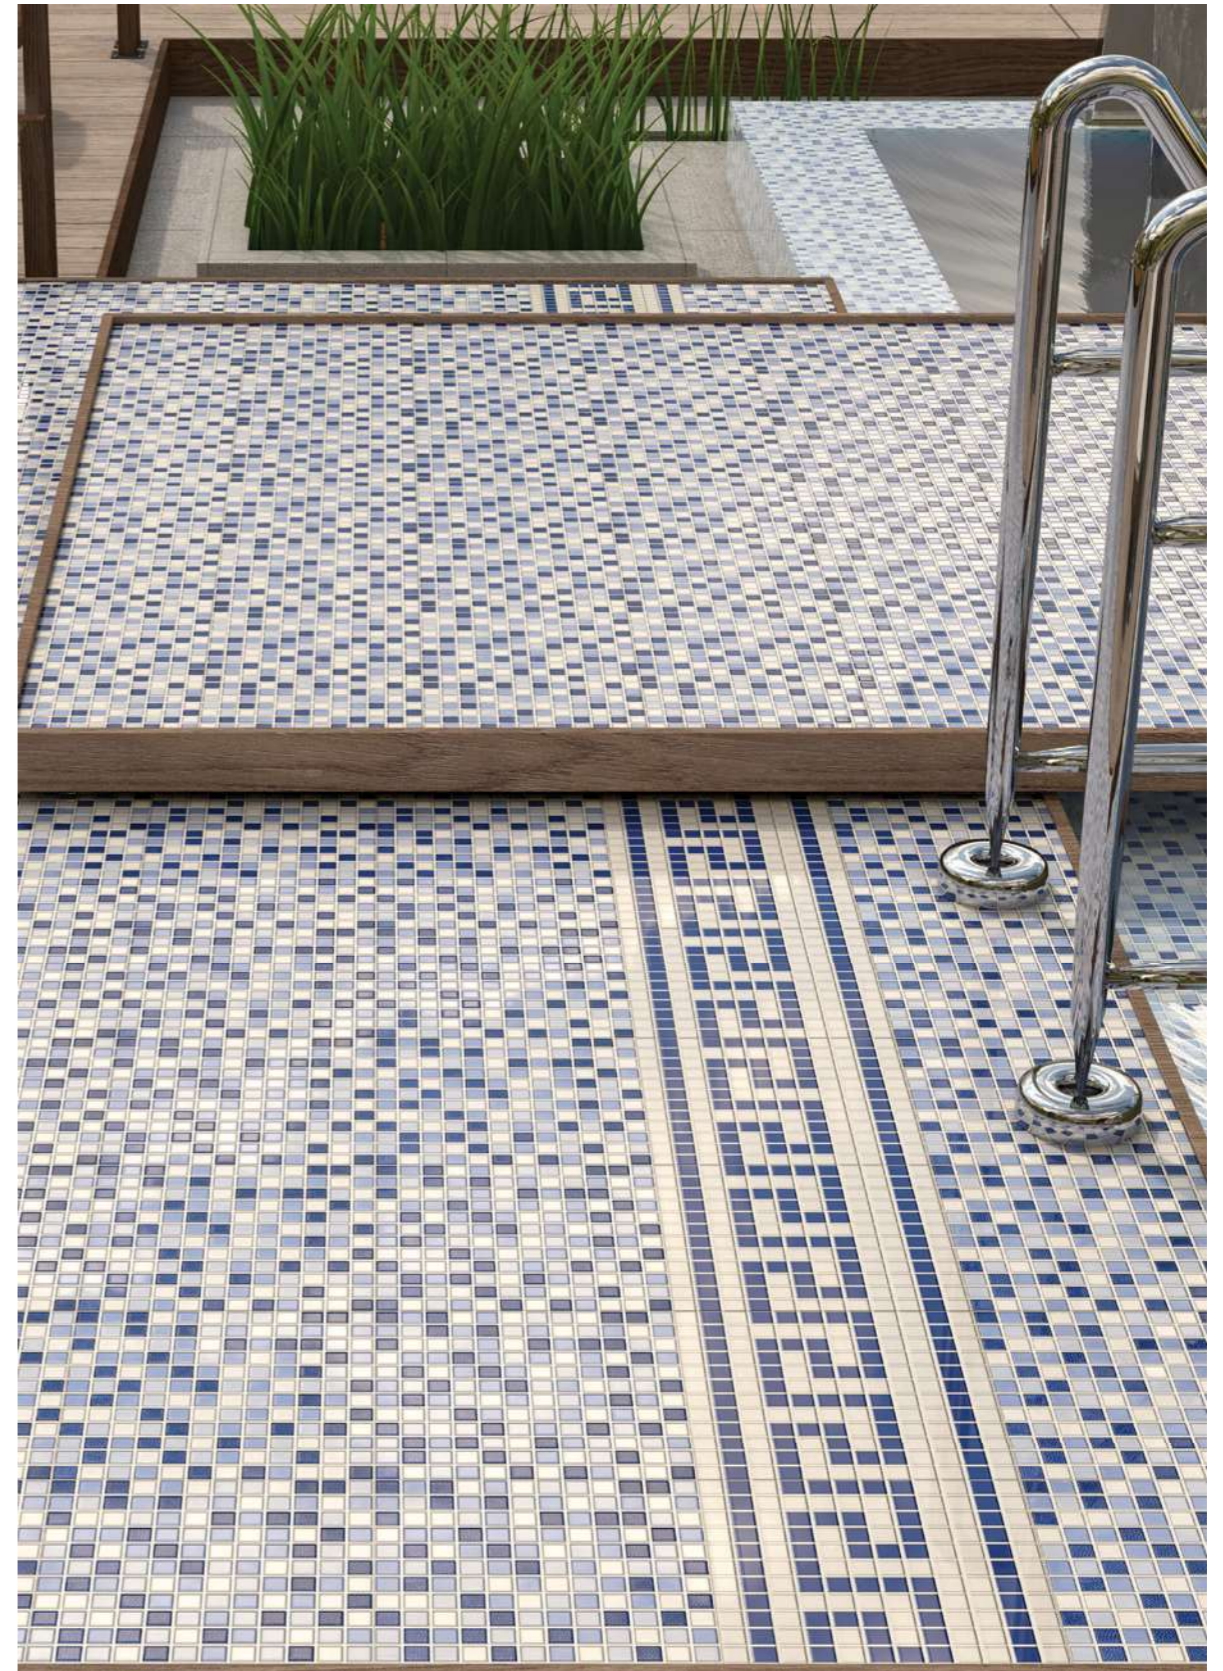

COLOR: BLUE/GRAY

GLOSSY

2 FACE

2 COLOR

ROBIKA-BLUE-GLOSSY
30x30x0.8 cm 12-"x12"x0.31"

CODE:2A34RBK2BL2DRG

ROBIKA-GRAY- GLOSSY
30x30x0.8 cm 12-"x12"x0.31"

CODE:2A34RBK2GY2DRG