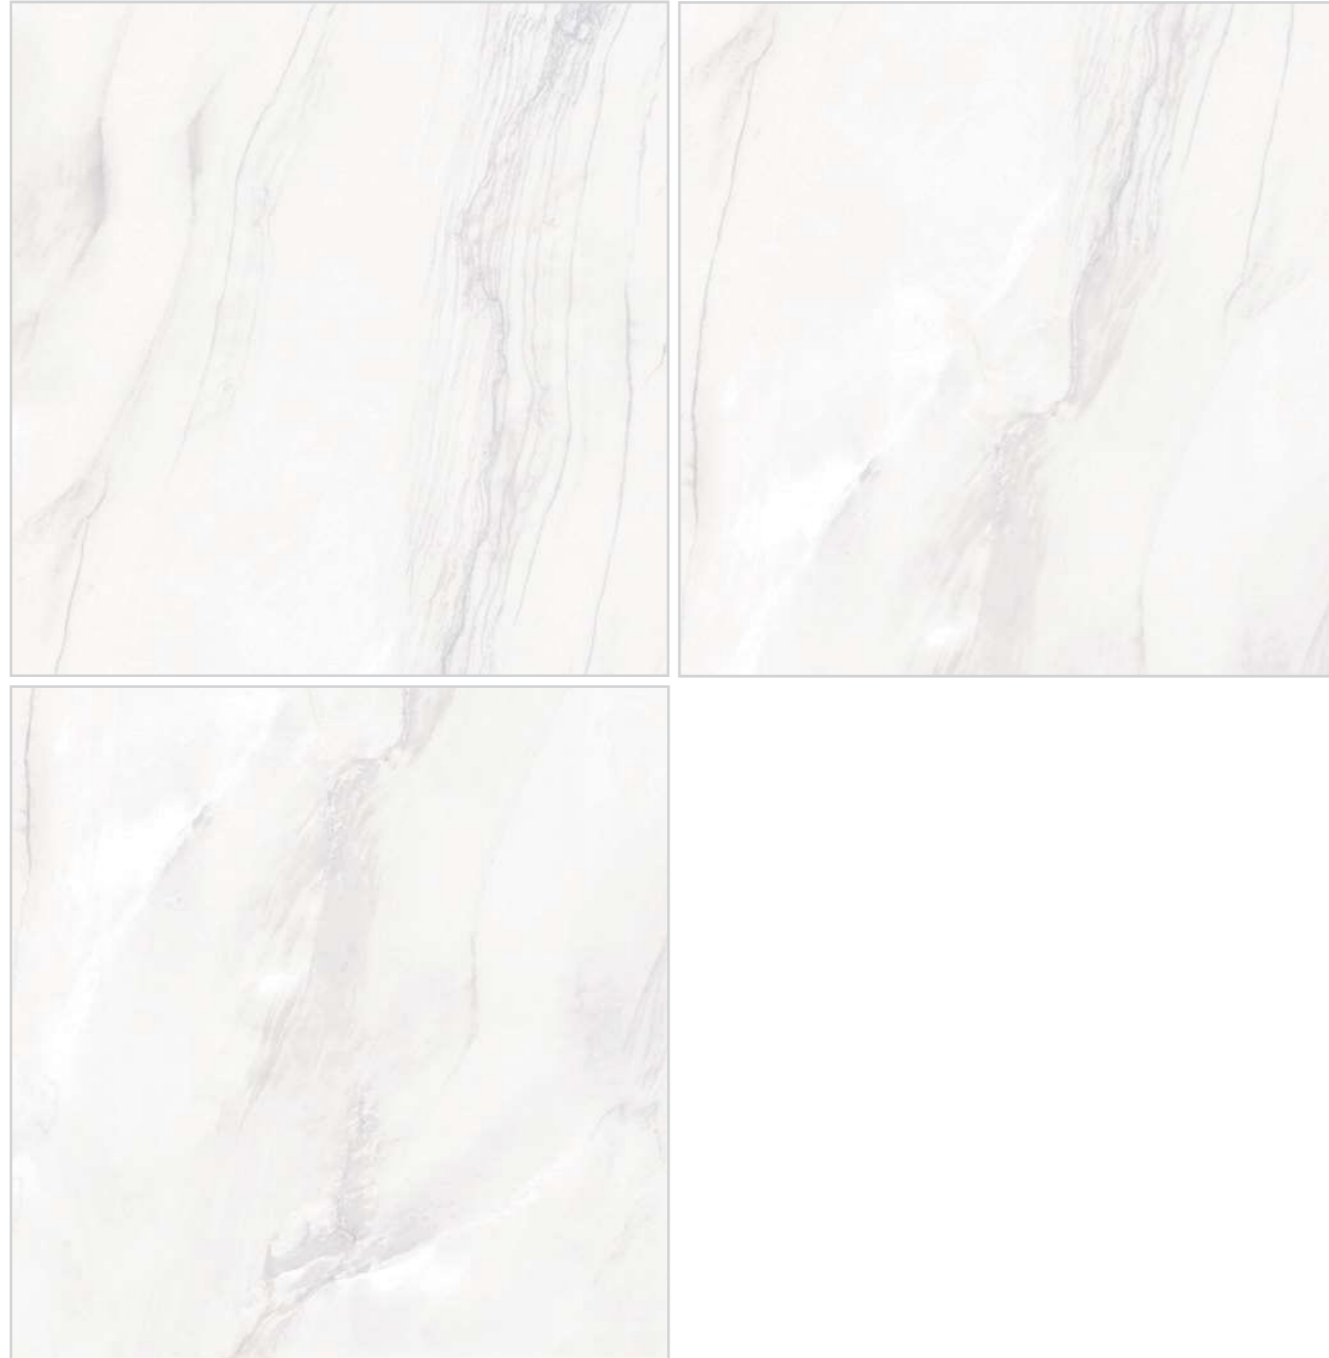

OCLUS - WHITE - POLISHED
100x100x1.2 cm - 40"x40"x0.47"
80x80x1.1 cm - 32"x32"x0.46"

CODE: 3A100LU1WT3DPN

MATEO

COLOR: LIGHT GRAY
POLISHED
4 FACE
1 COLOR

MATEO - LIGHT GRAY - POLISHED
100x100x1.2 cm - 40"x40"x0.47"
80x80x1.1 cm - 32"x32"x0.46"