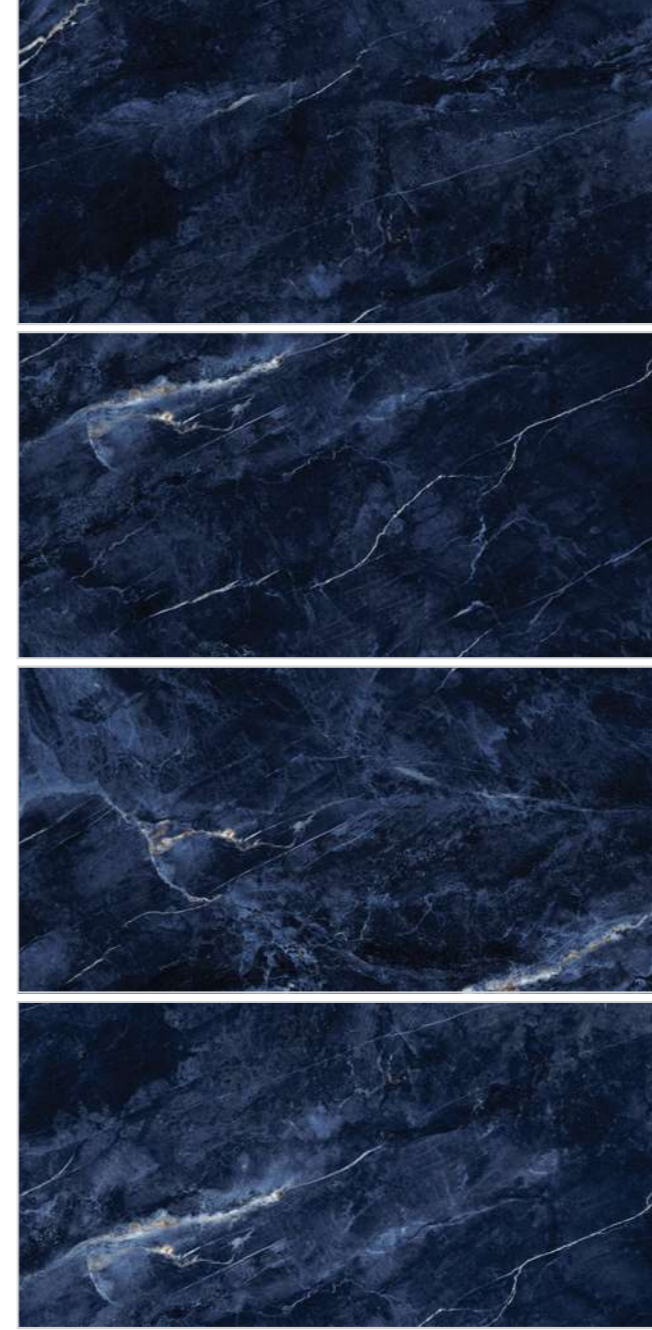

PULPIS

COLOR: DRAK GRAY / CREAM / DARK BLUE / WHITE
POLISHED
4 FACE
4 COLOR

PULPIS - DARK BLUE - POLISHED
60x120x9.5 cm 24"x47"x0.37"