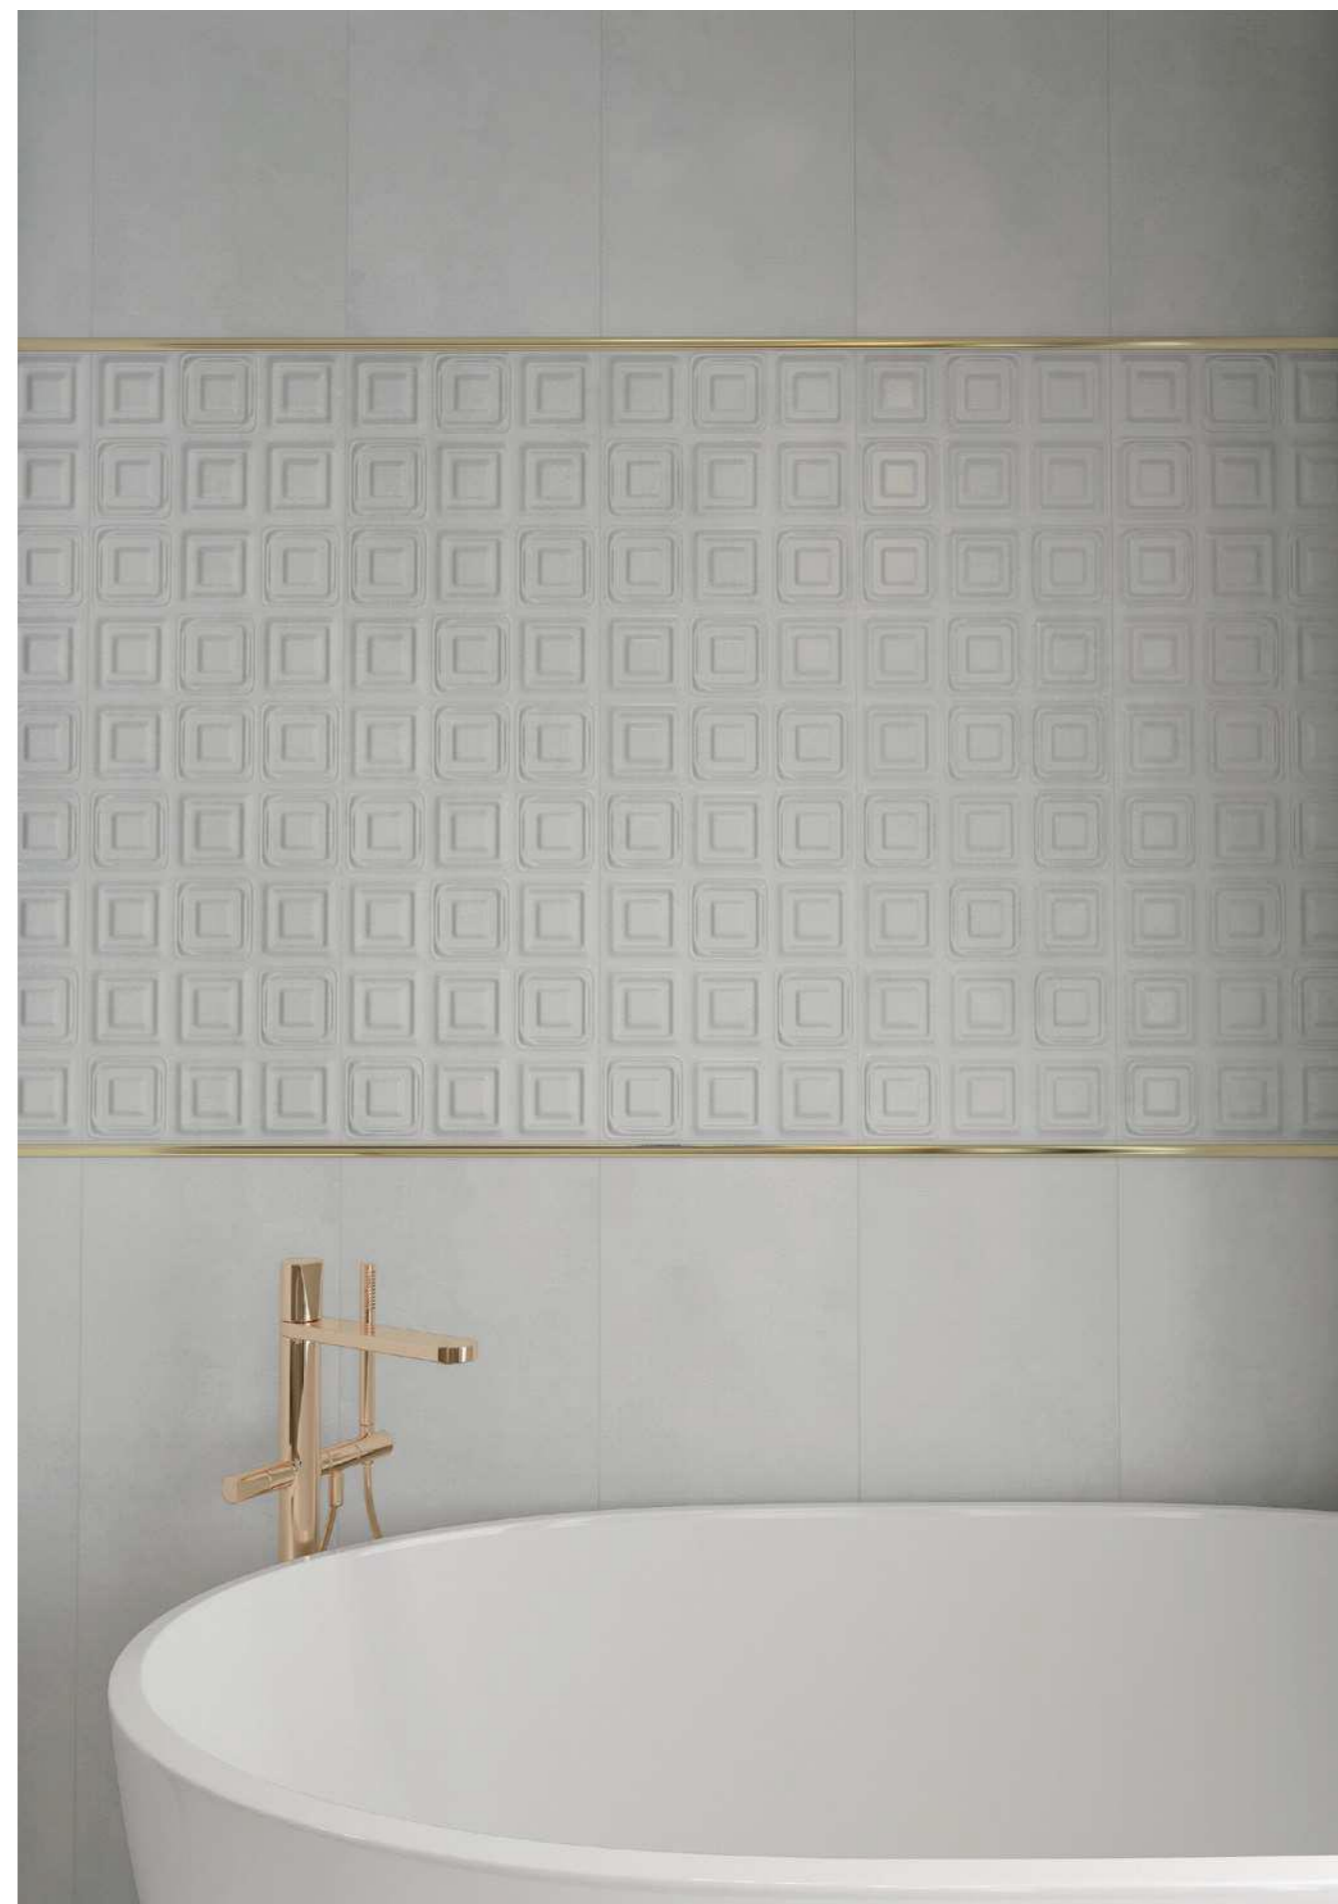

ALMAS

COLOR: GRAY/CREAM

MATT

2 FACE

2 COLOR

ALMAS - GRAY - MATT
30x90x1.1 cm 12"x36"x0.45"

CODE:1A39LSM2GY1DRM

ALMAS - GRAY - MATT
STRUCTURE - DECOR

CODE:1A39LMR2GY1DRM

ALMAS - CREAM - MATT

CODE:1A39LSM2CR1DRM

ALMAS - CREAM - MATT
STRUCTURE - DECOR

CODE:1A39LMR2CR1DRM