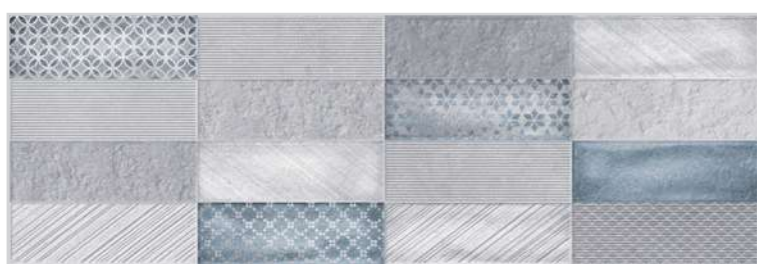

CODE: 1A38BRK1GY1DRM

BRIKA - LIGHT GRAY - MATT - STRUCTURE - DECOR