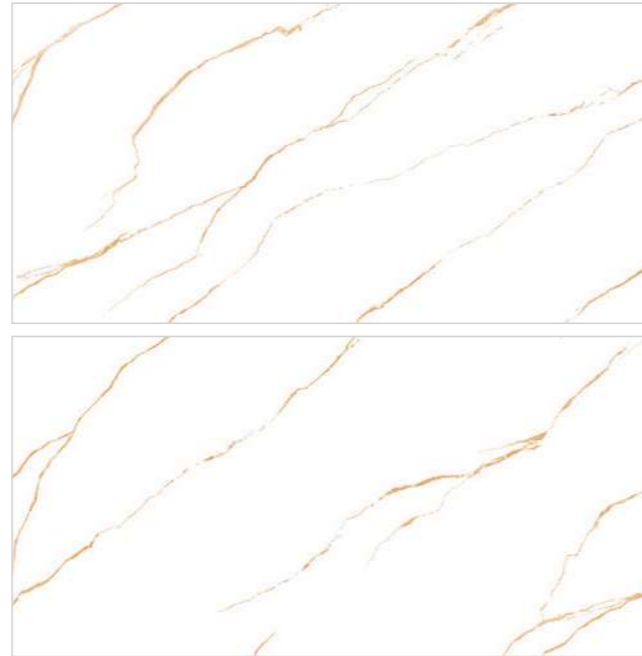

ARIO - WHITE - POLISHED

CODE: 3A62AIE1WT3DPN