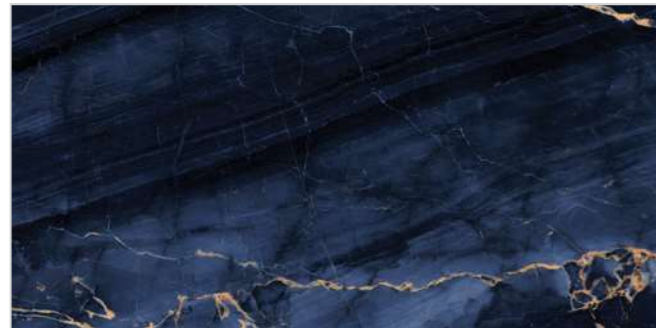

ARTIK / BARDIO

COLOR: DARK BLUE / WHITE / GOLD

POLISHED

4 FACE

3 COLOR

ARTIK / BARDIO - DARK BLUE - POLISHED
60x120x9.5 cm 24"x47"x0.37"

CODE: 3A62ATH3BL3DPN

BARDIO WHITE - POLISHED