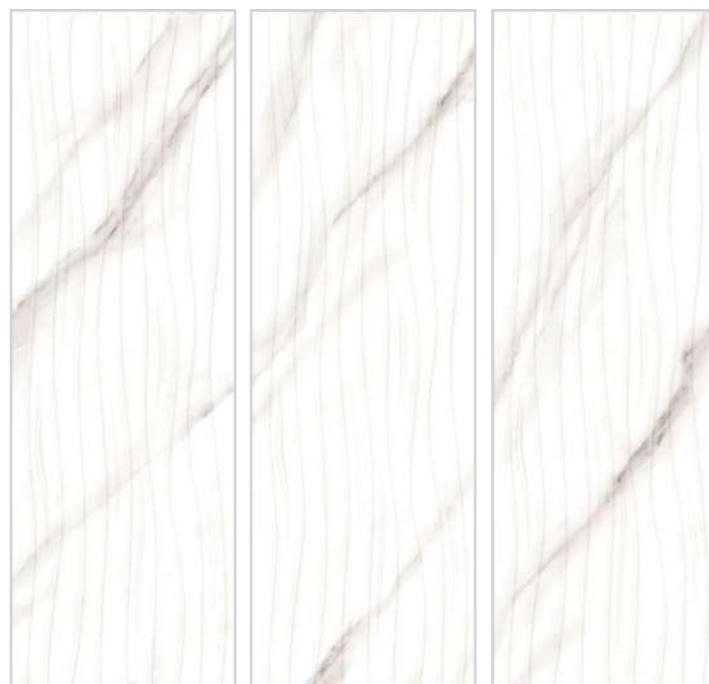

CODE: 1A39JSN1WT1DRG

JASON - WHITE - GLOSSY
STRUCTURE DECOR

CODE: 1A39JSR1WT1DRG