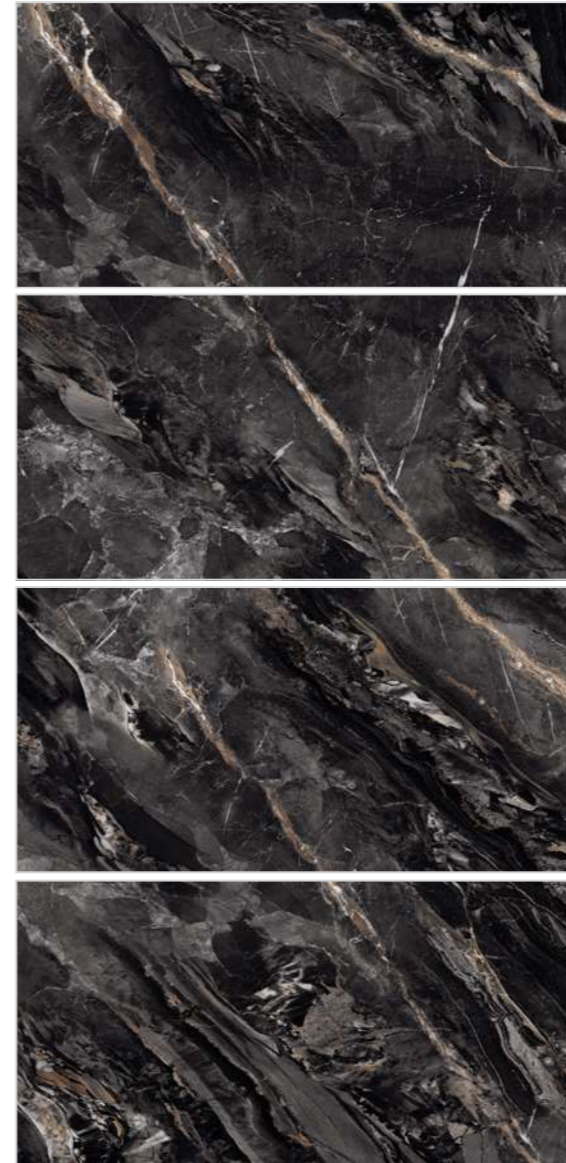

PATRIS

COLOR: BLACK / LIGHT GRAY

POLISHED

4 FACE

2 COLOR

PATRIS - BLACK - POLISHED
60x120x9.5 cm 24"x47"x0.37"

CODE: 3A62PTA3BK3DPN

PATRIS - LIGHT GRAY - POLISHED