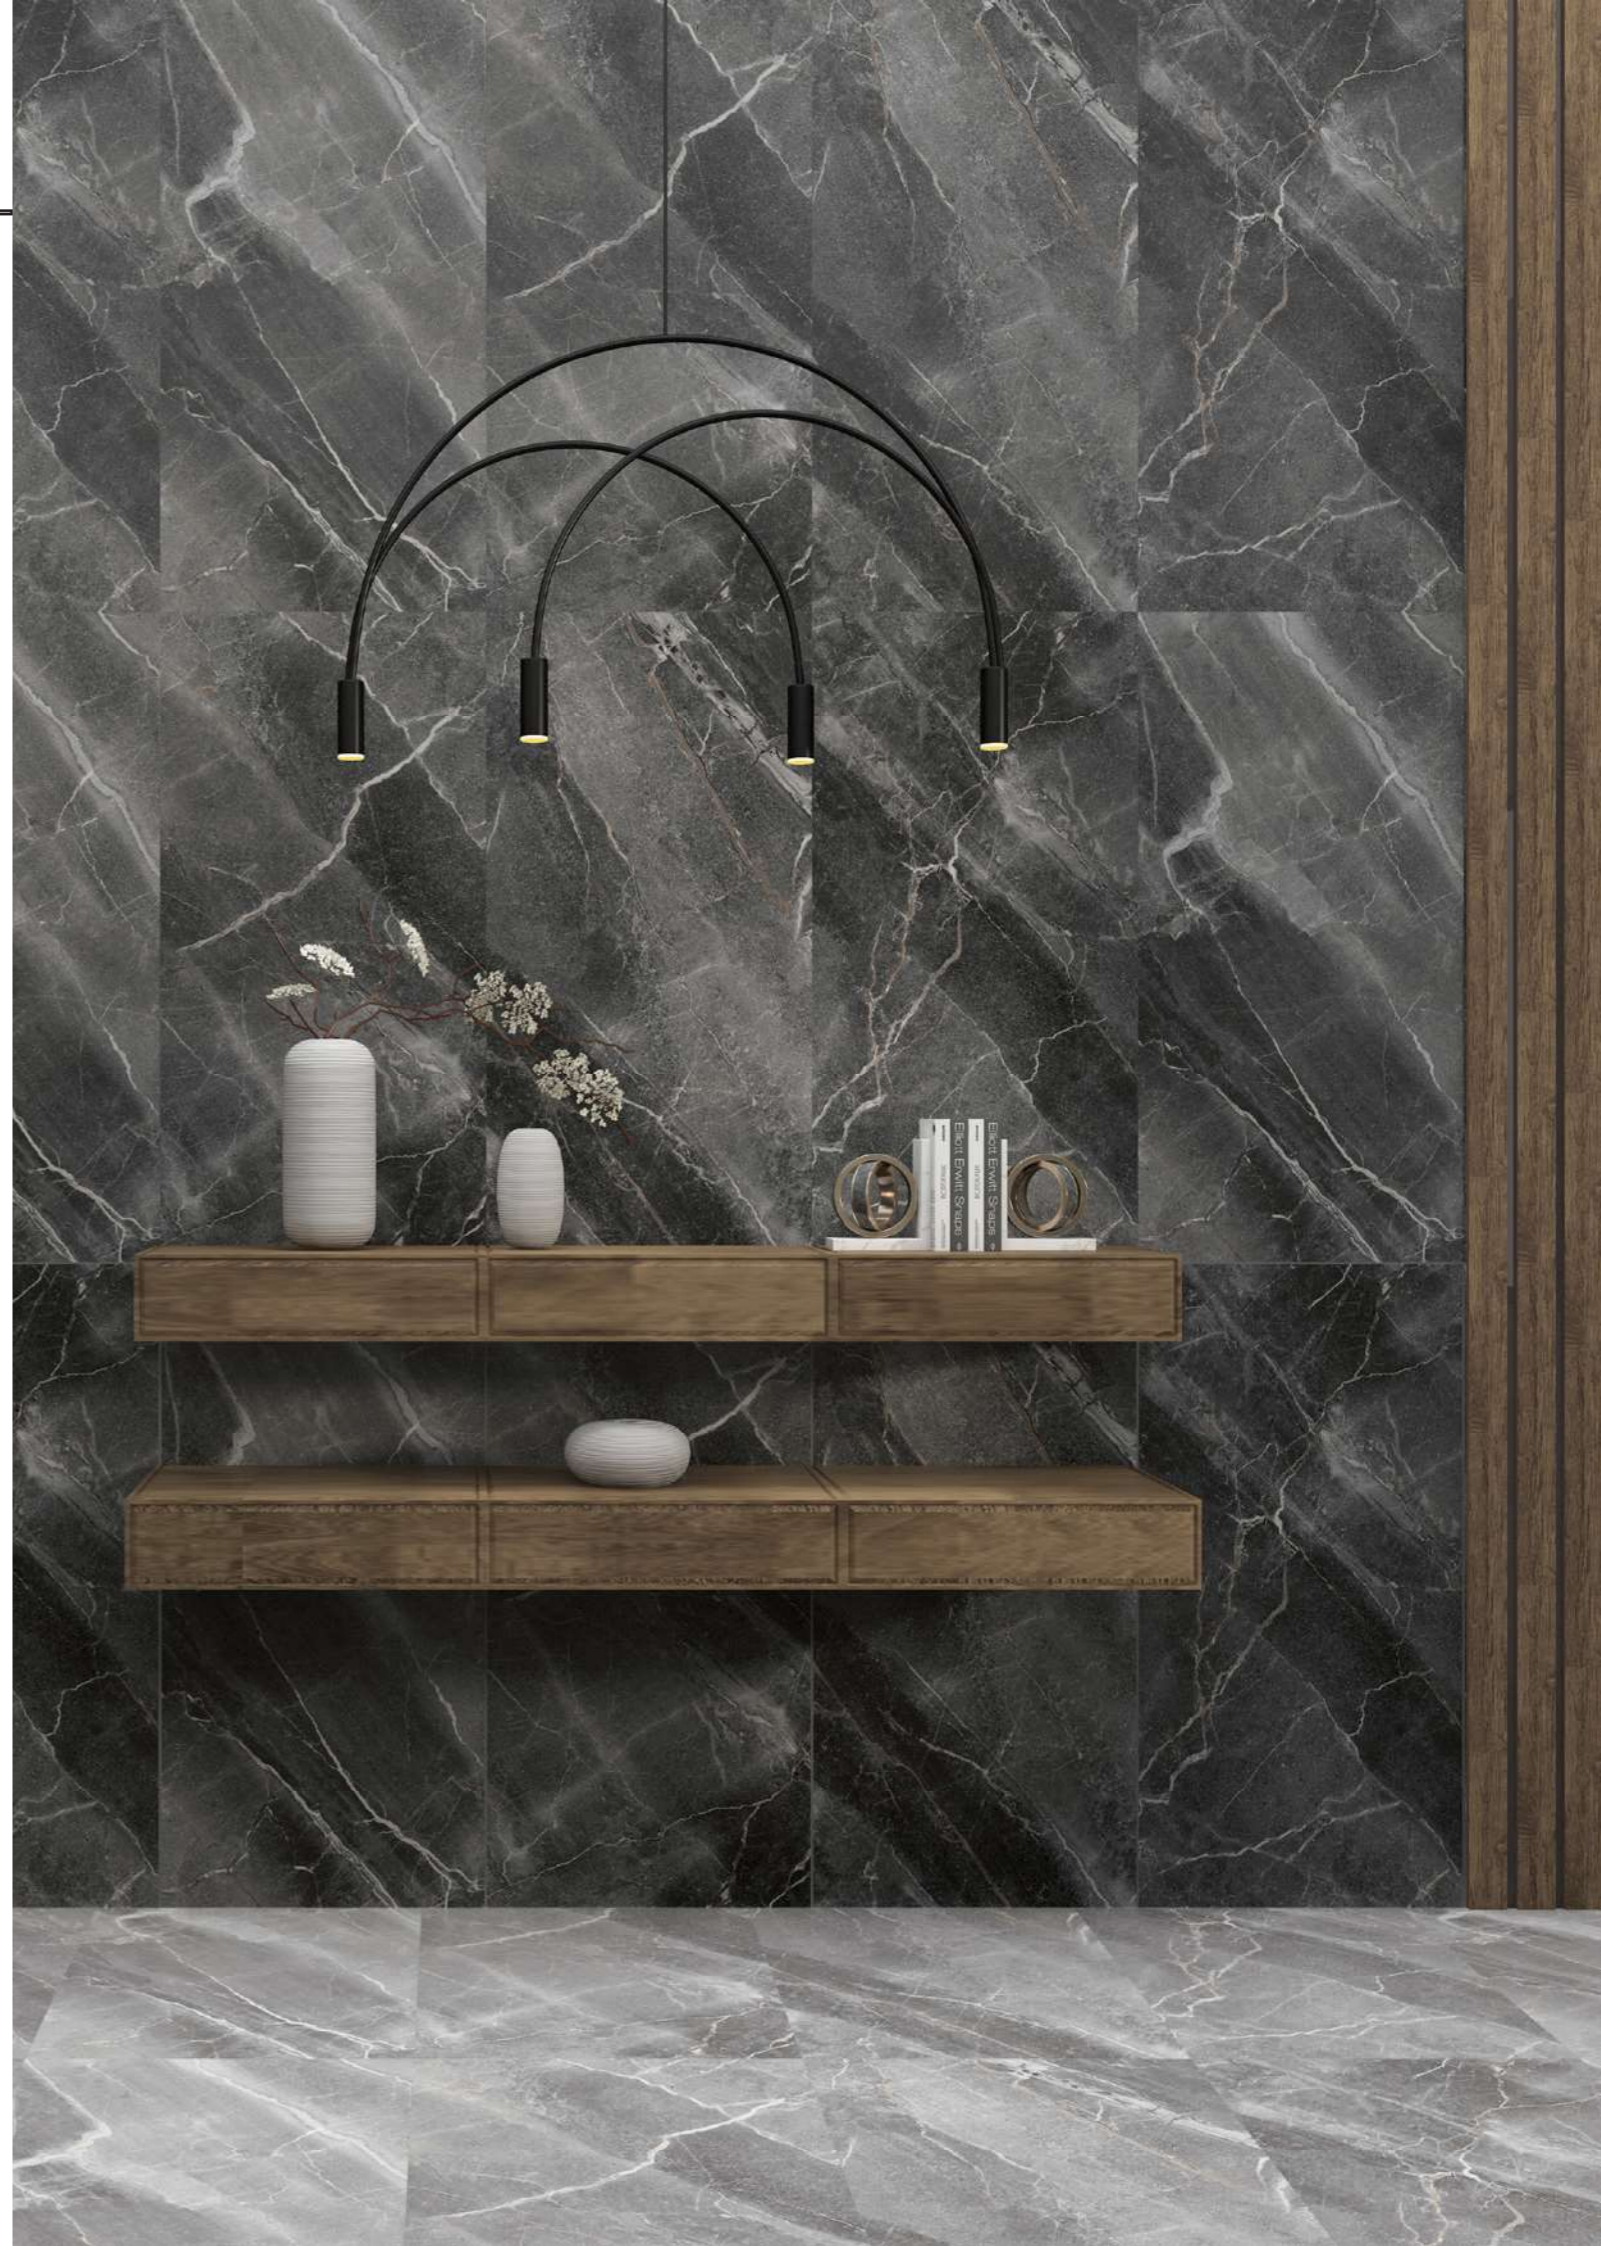

CANYON

COLOR: BLACK / LIGHT GRAY

POLISHED / MATT

3 FACE

2 COLOR

CANYON - BLACK - POLISHED / MATT
60x120x9.5 cm 24"x47"x0.37"

CODE: 3A62KNO3BK3DPN

CANYON - LIGHT GRAY - POLISHED / MATT

CODE: 3A62KNO1GY3DPN