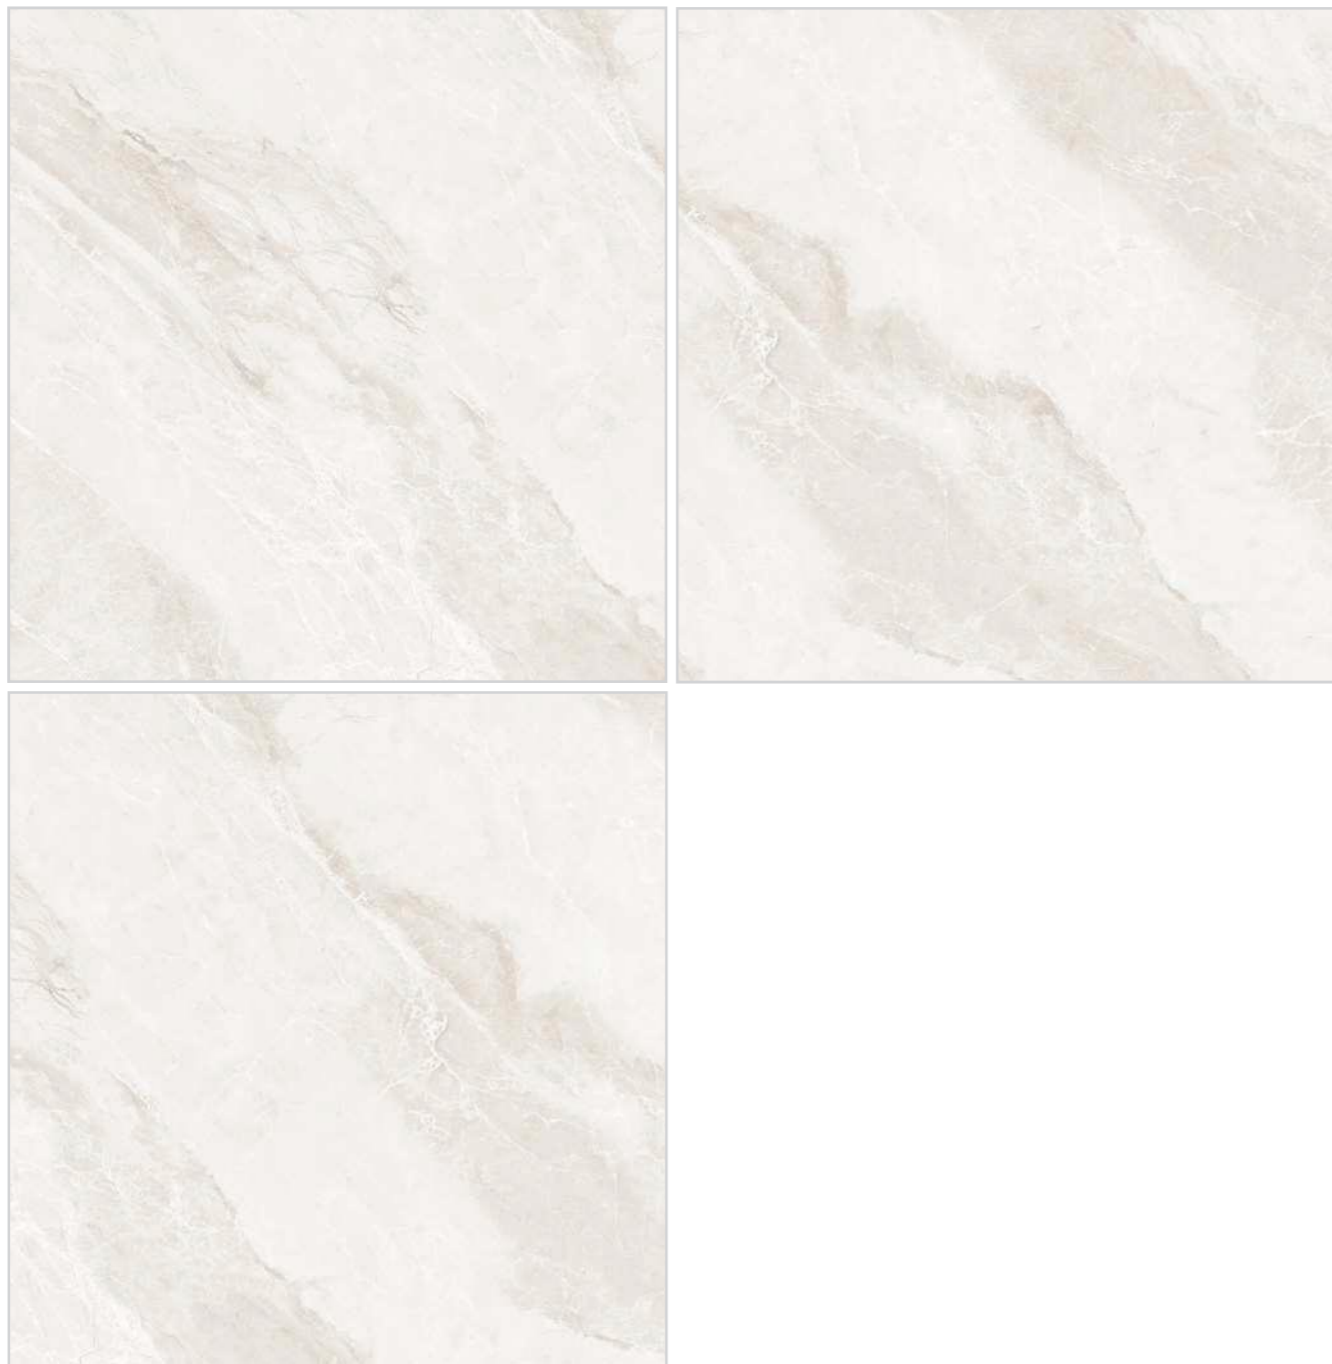

NAZIL

COLOR: CREAM
POLISHED
3 FACE
1 COLOR

NAZIL - CREAM - POLISHED
100x100x1.2 cm - 40"x40"x0.47"
80x80x1.1 cm - 32"x32"x0.46"

CODE: 3A11NZL2CR3DPN