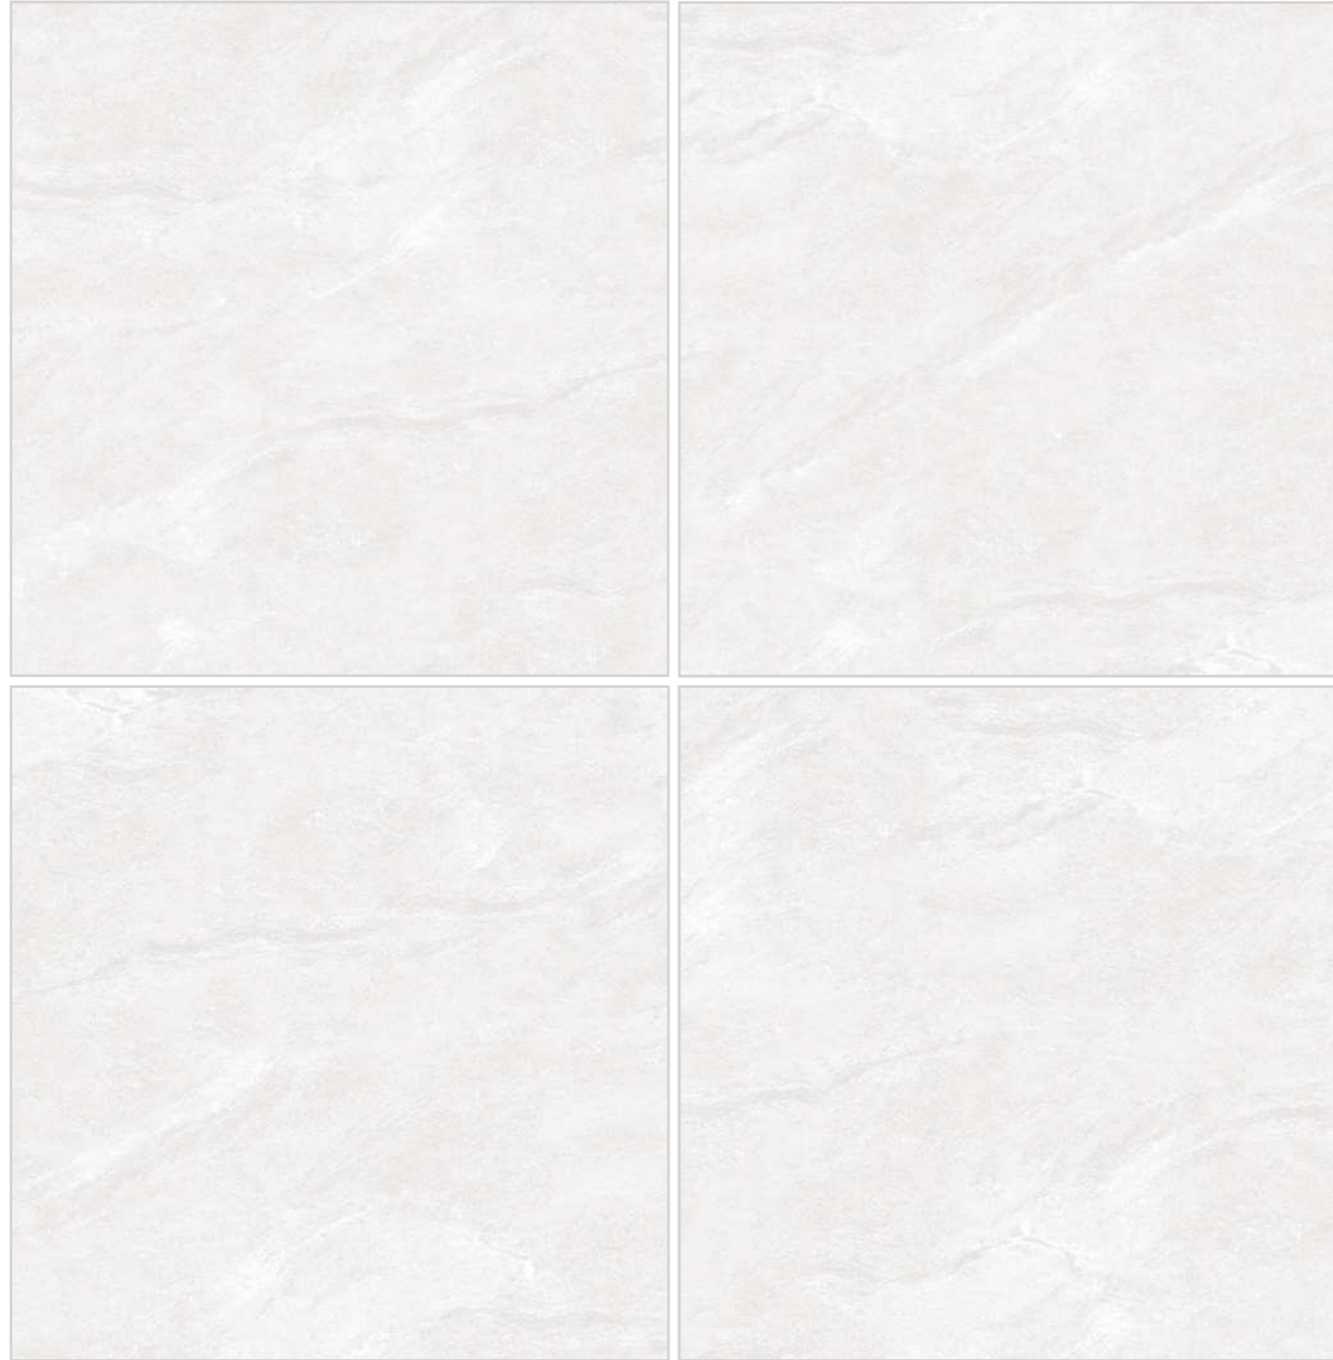

VARNA

COLOR: GRAY
MATT
4 FACE
1 COLOR

GRISS - GRAY - MATT
100x100x1.2 cm - 40"x40"x0.47"
80x80x1.1 cm - 32"x32"x0.46"

CODE: 3A11VAC2GY3DXM