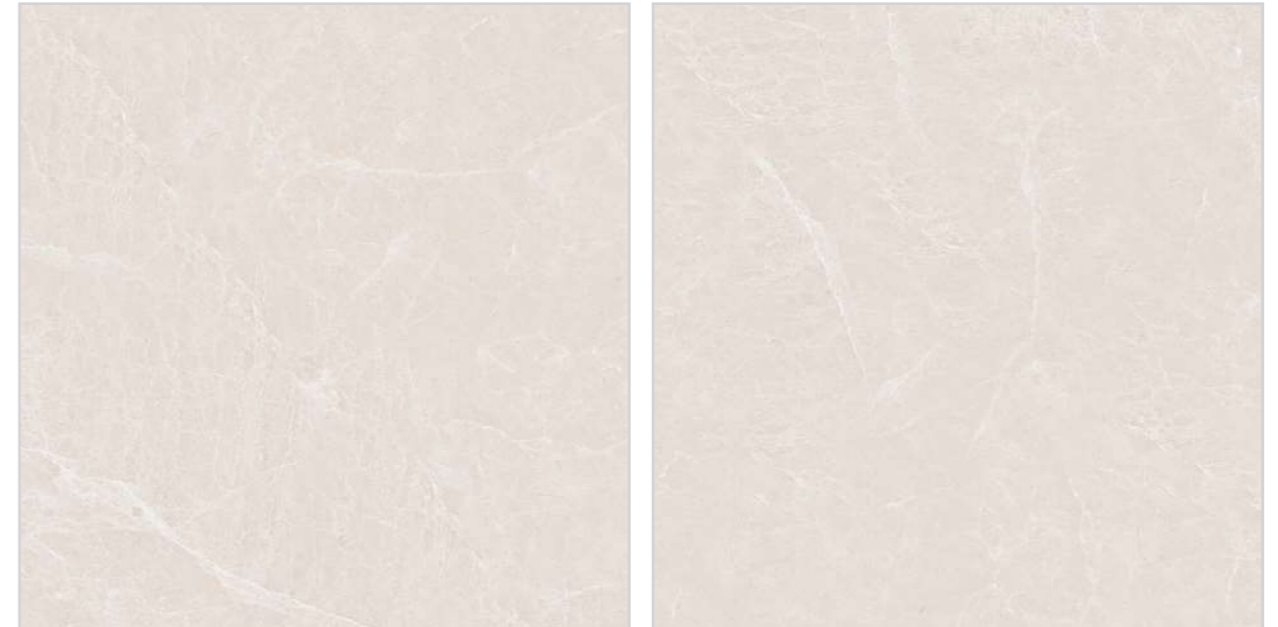

RIMAN

COLOR: BONY

GLOSSY

3 FACE

2 COLOR

RIMAN - BONY - GLOSSY
60x60x0.9 cm 24-"x24"x0.35"