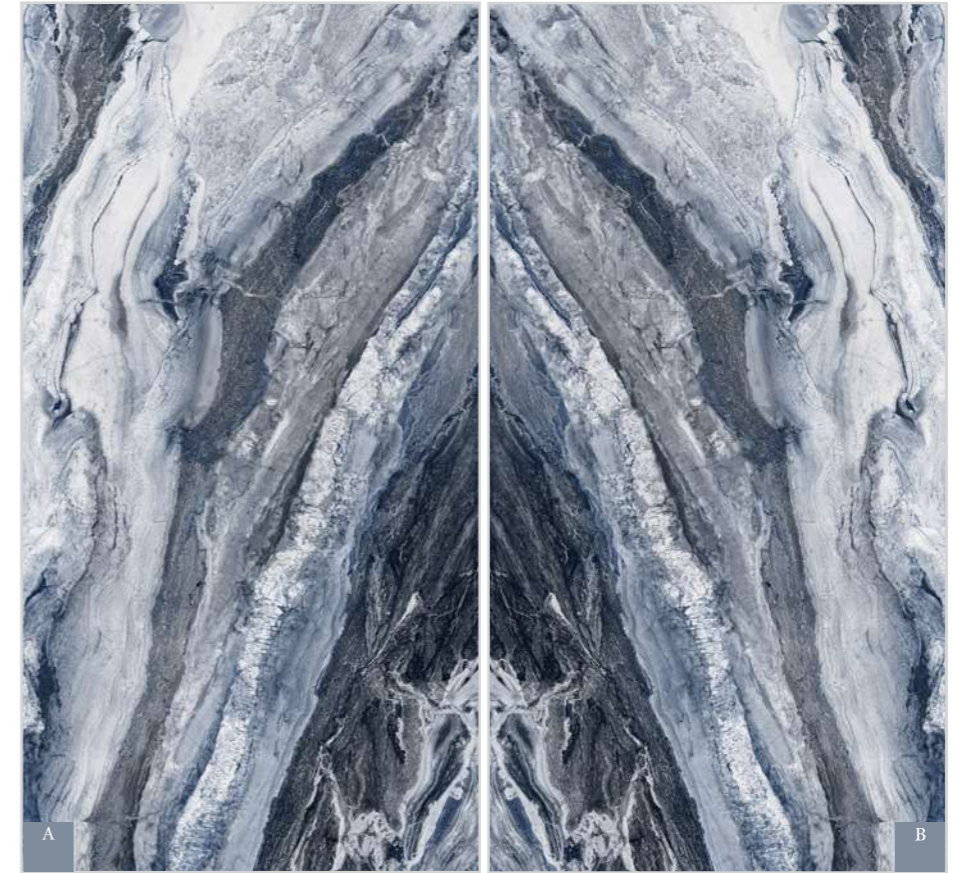

3 FACE

1 COLOR

DERASENA - DARK BLUE - POLISHED

60x120x9.5 cm 24"x47"x0.37"

CODE: 3A62DSN3BL3DPN

BOOK MATCH-DERASENA
DARKBLUE-POLISHED
60x120x9.5 cm 24"x47"x0.37"

CODE: 3A62DSB3GY3DPN

GRAYSTONE