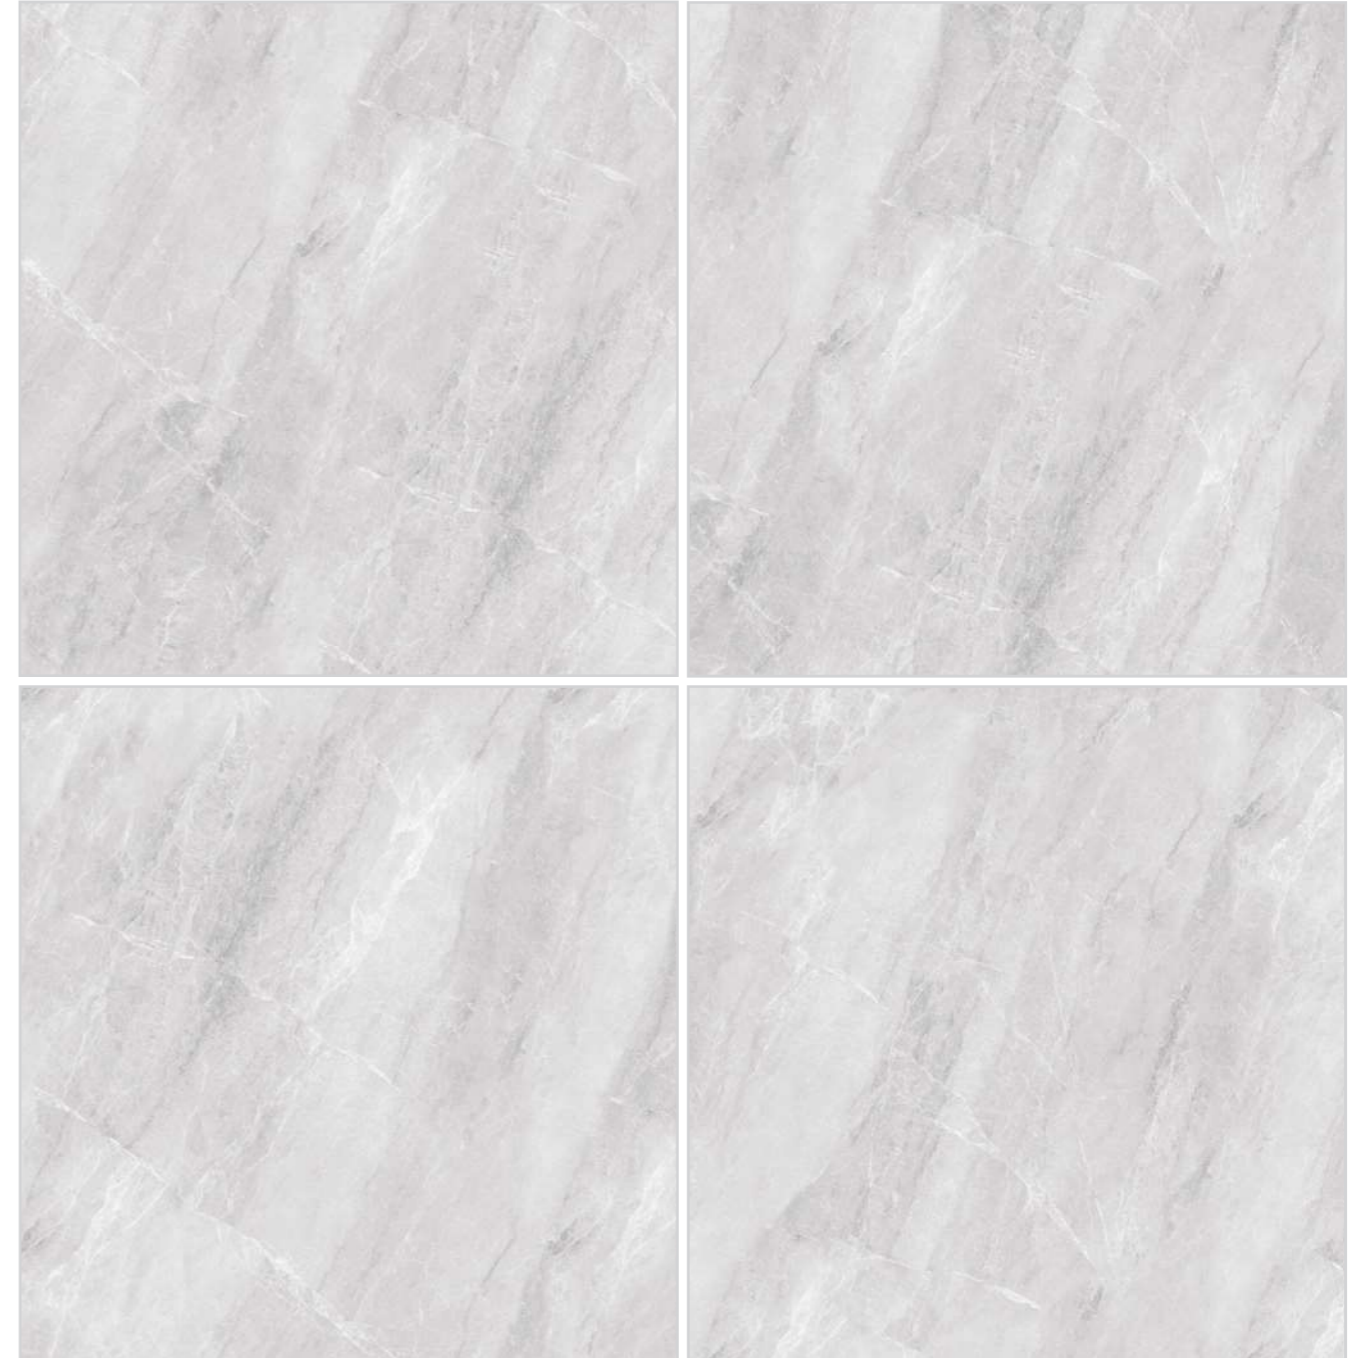

OCLUS - WHITE - POLISHED
100x100x1.2 cm - 40"x40"x0.47"
80x80x1.1 cm - 32"x32"x0.46"

CODE: 3A100LU1WT3DPN

MATEO

COLOR: LIGHT GRAY
POLISHED
4 FACE
1 COLOR

MATEO - LIGHT GRAY - POLISHED
100x100x1.2 cm - 40"x40"x0.47"
80x80x1.1 cm - 32"x32"x0.46"