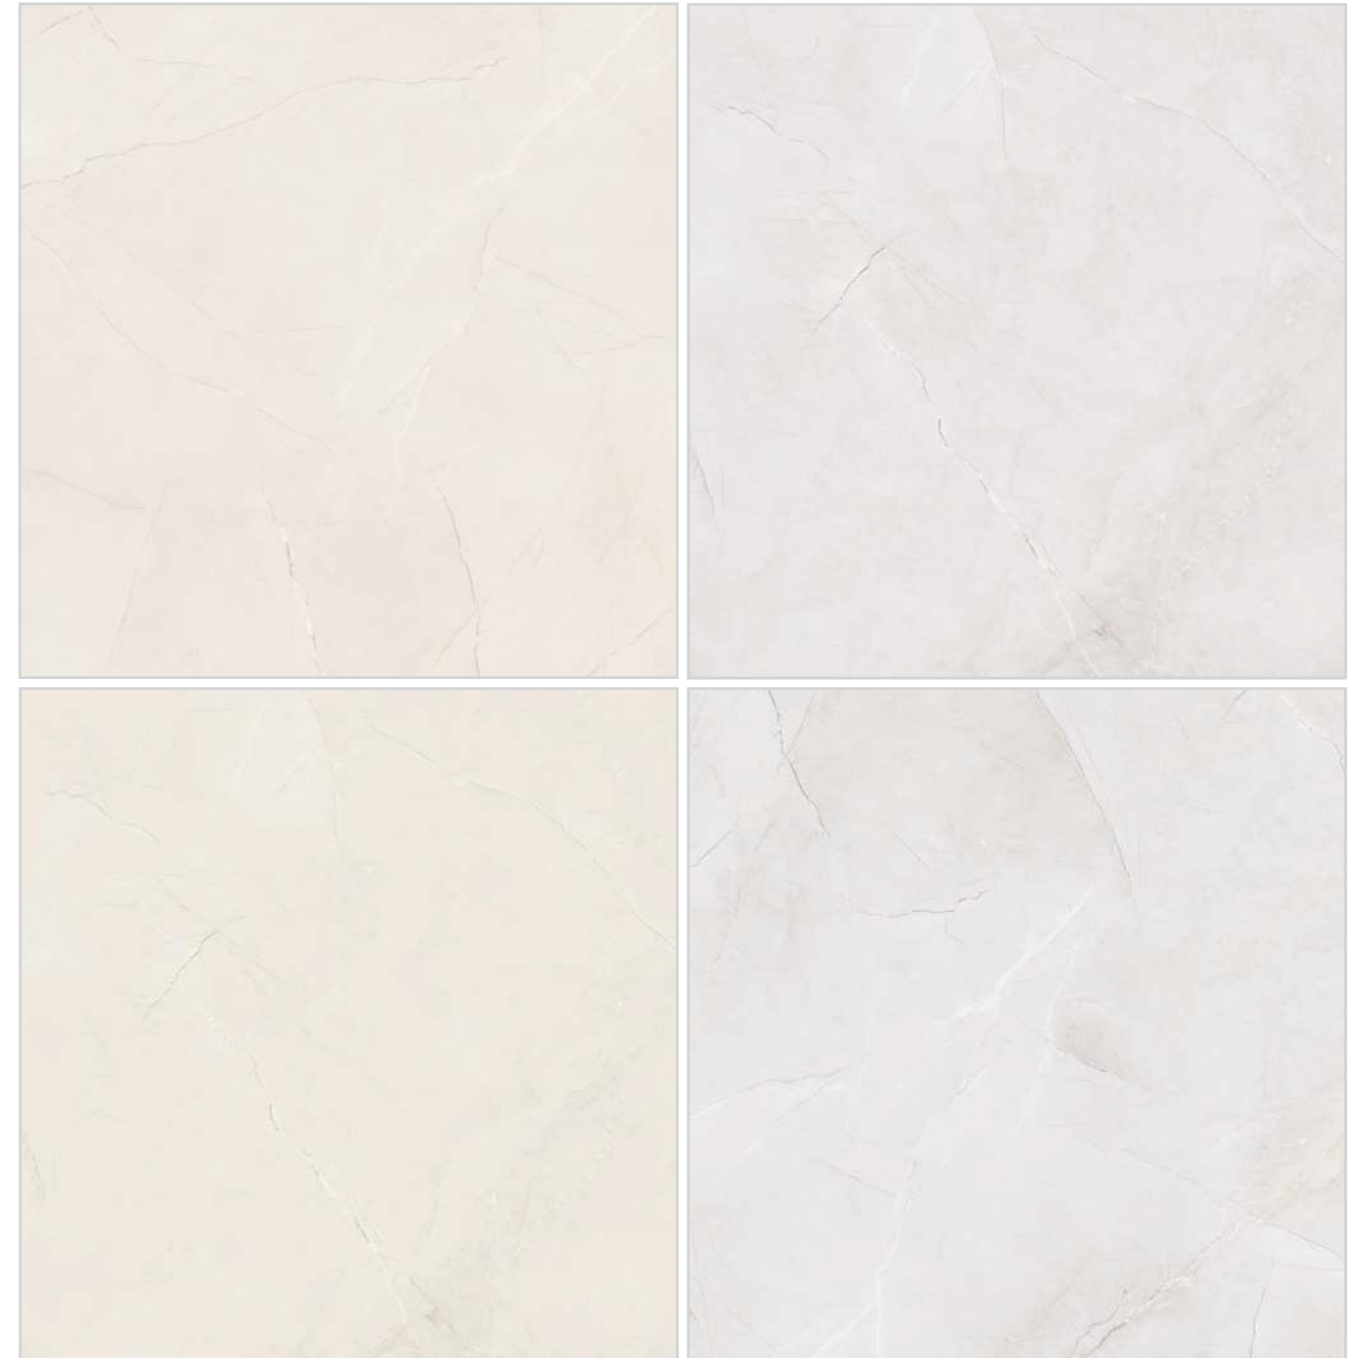

CODE: 3A11ZOL2CR3DPN

CODE: 3A11ZOL1GY3DPN