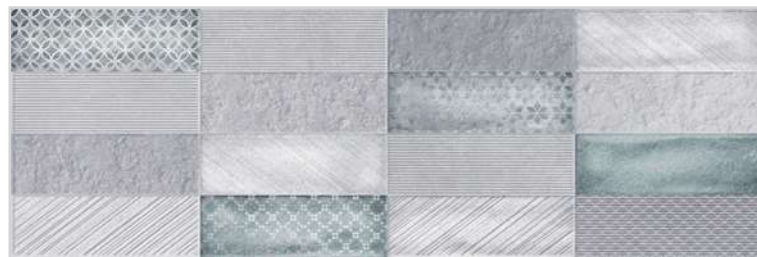

CODE: 1A38BRV2GY1DRM

CODE: 1A38BRW2GY1DRM