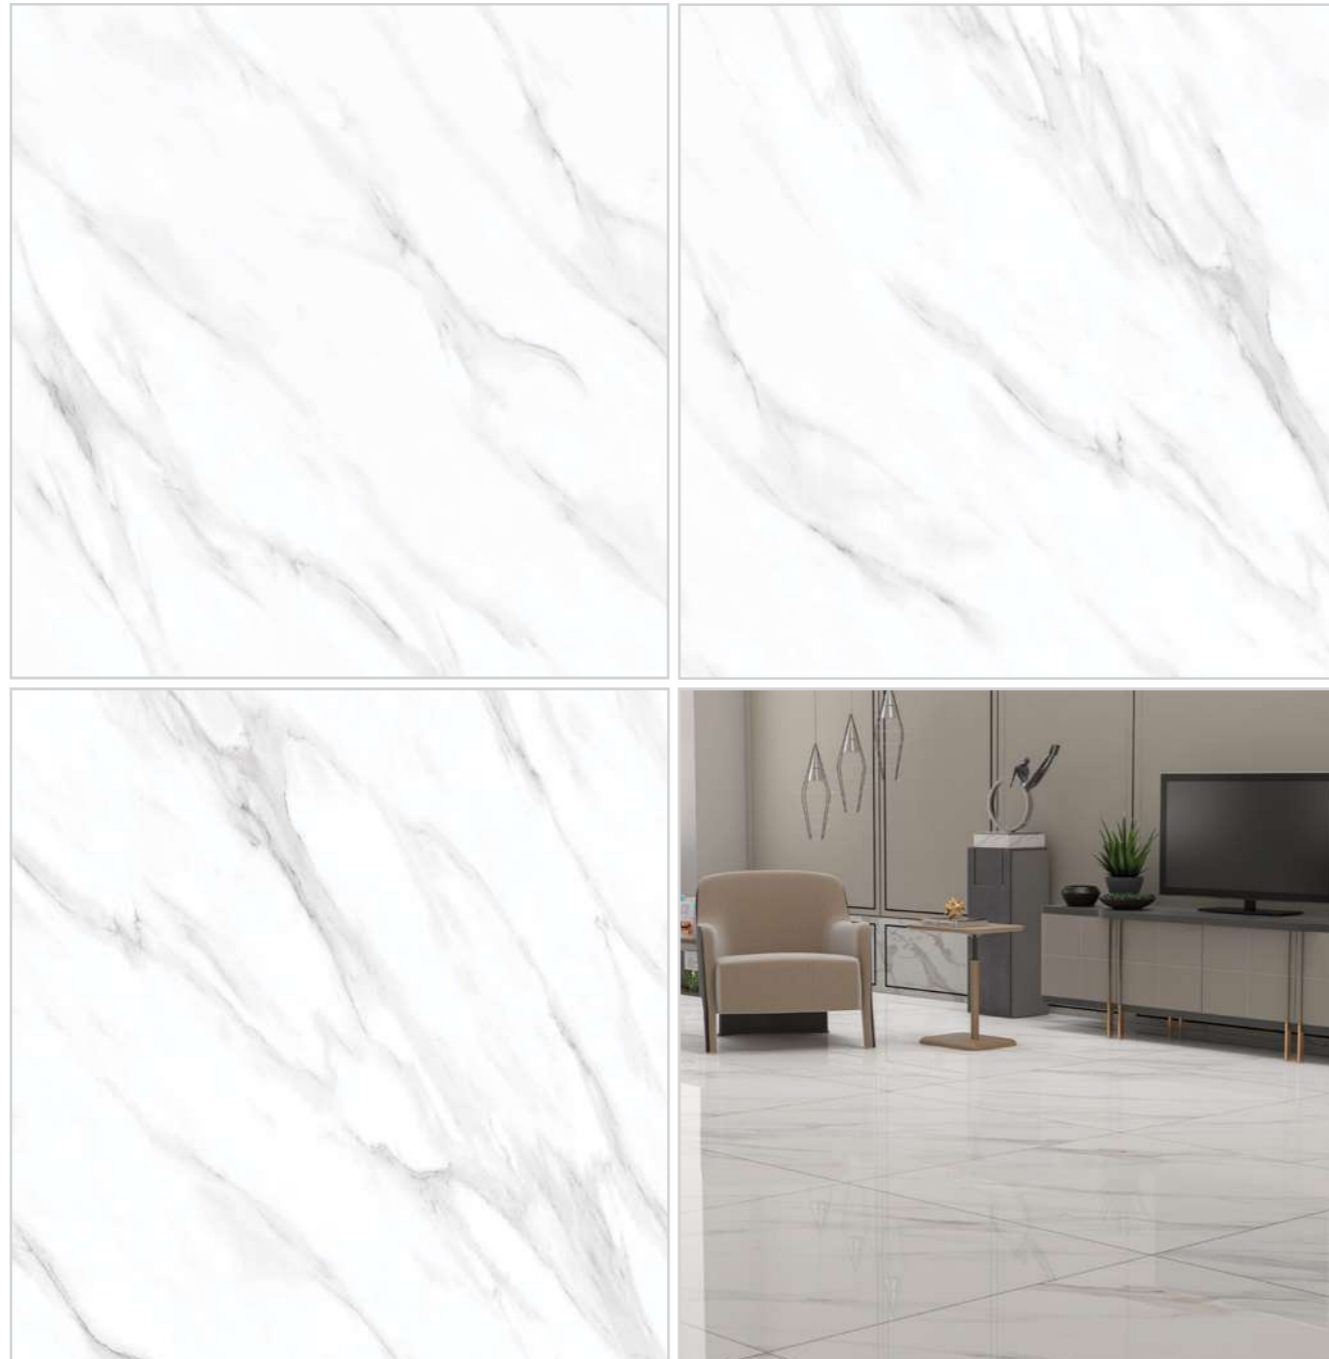

BARDIO

COLOR: WHITE

POLISHED

3 FACE

1 COLOR

BARDIO - WHITE - POLISHED

100x100x1.2 cm - 40"x40"x0.47"

80x80x1.1 cm - 32"x32"x0.46"

CODE: 3A11BRJ1WT3DPN