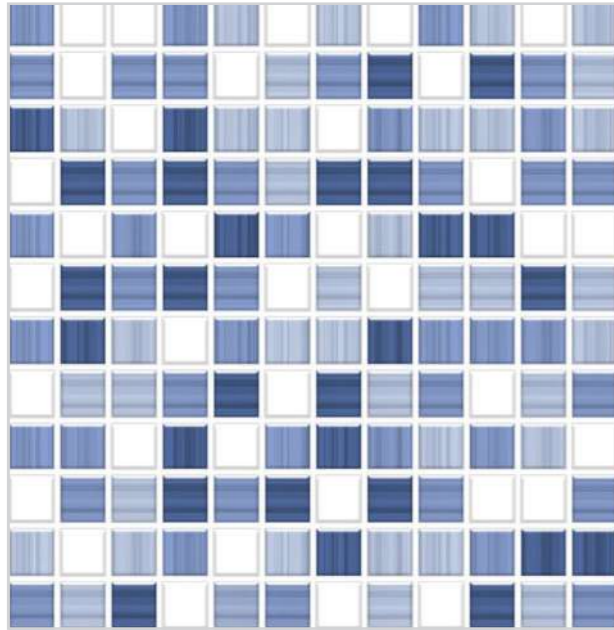

ROBIKA

COLOR: BLUE/GRAY

GLOSSY

2 FACE

2 COLOR

ROBIKA-BLUE-GLOSSY
30x30x0.8 cm 12-"x12"x0.31"

CODE:2A34RBK2BL2DRG