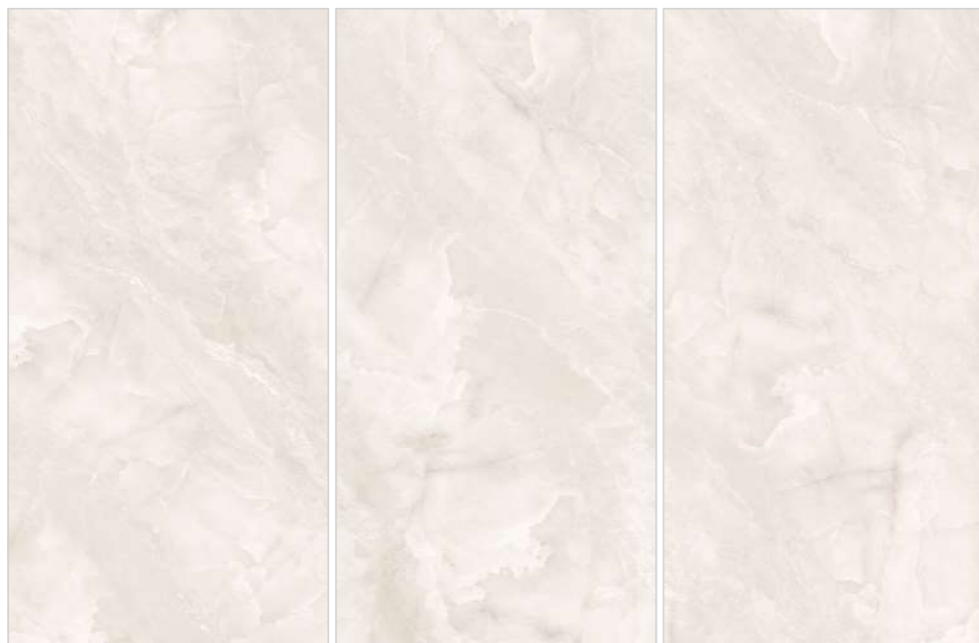

ASCO

COLOR: CREAM / GRAY

POLISHED

3 FACE

2 COLOR

ASCO - CREAM - POLISHED
60x120x9.5 cm 24"x47"x0.37"

CODE: 3A62ASF2CR3DPN

ASCO - GRAY - POLISHED